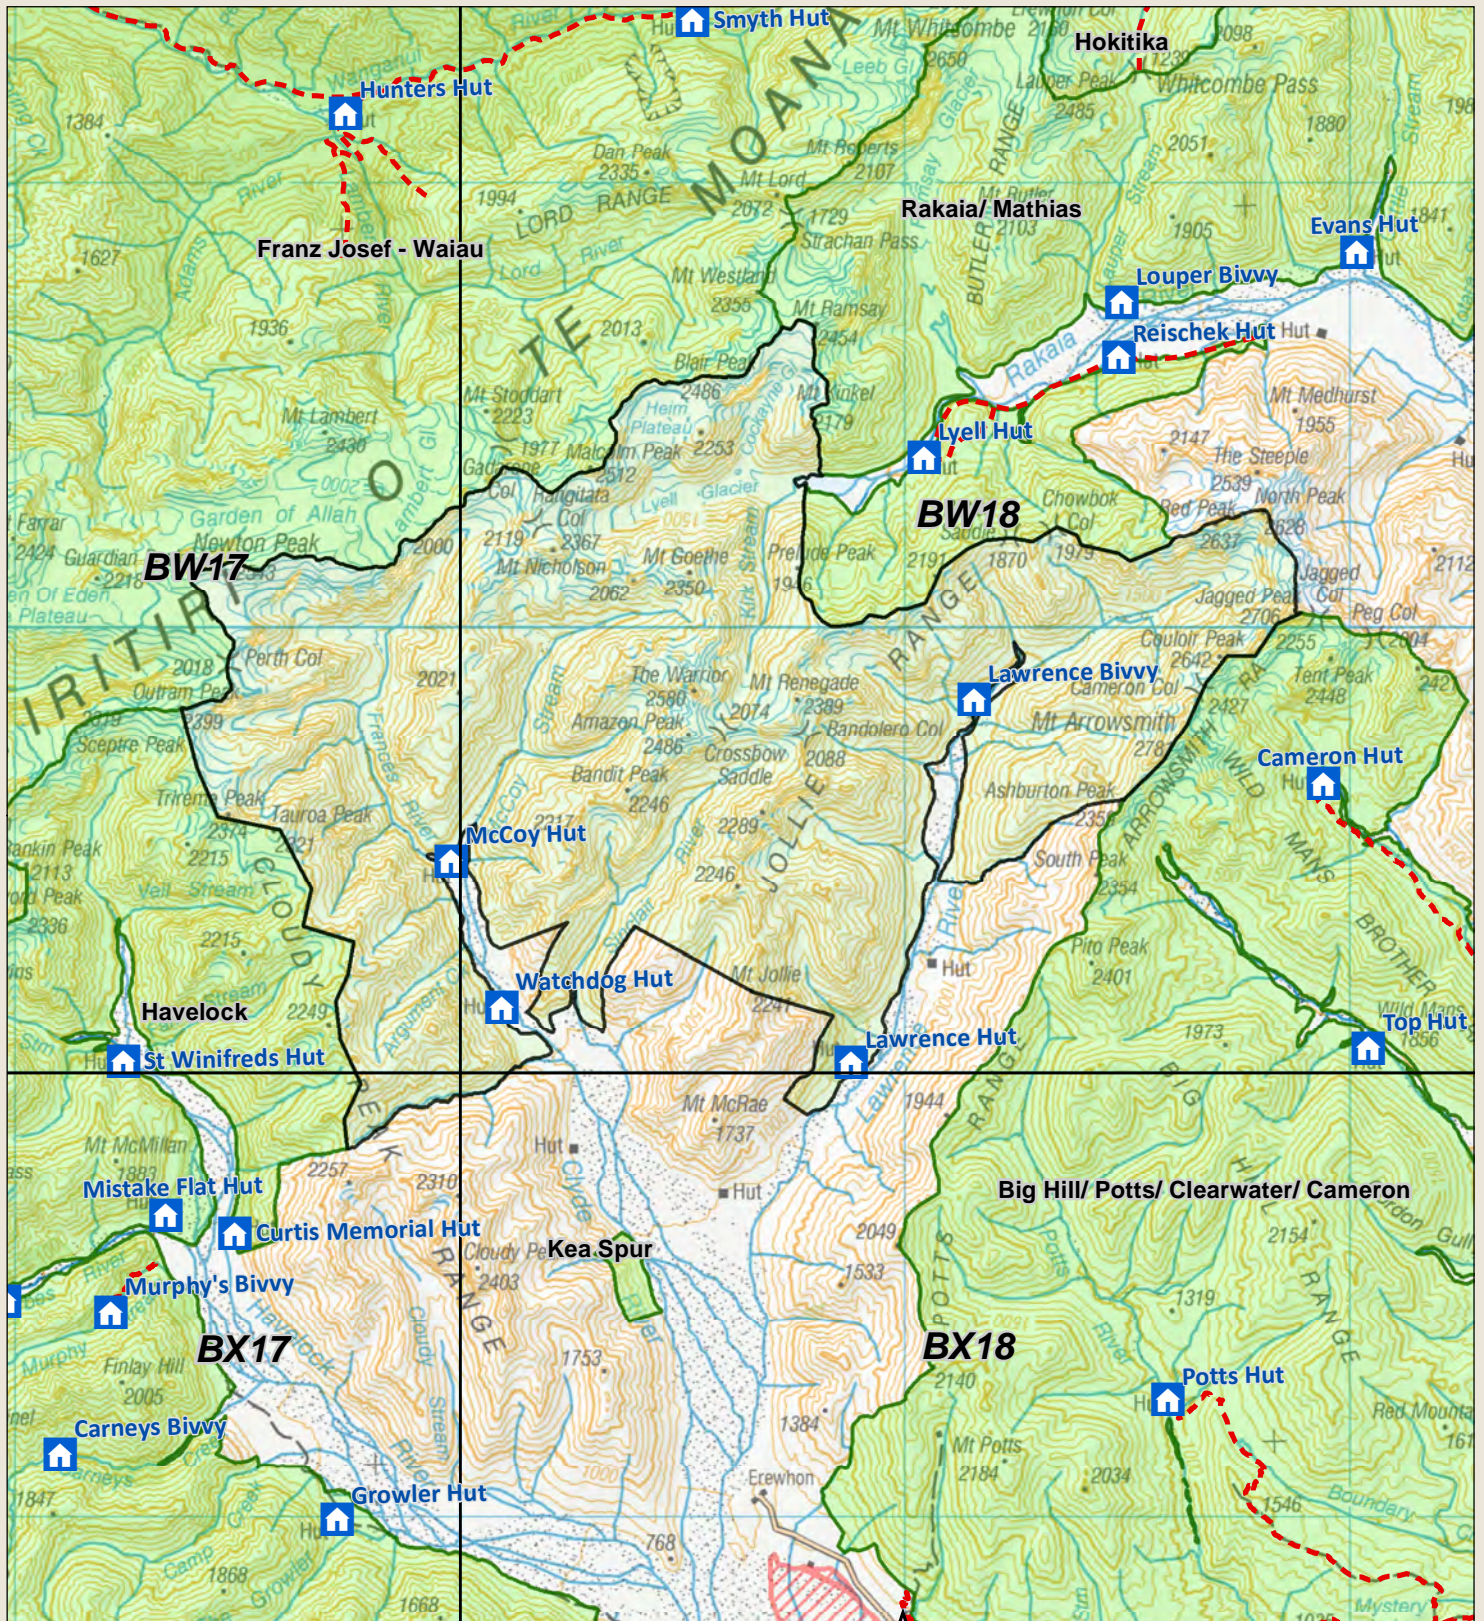

# Mid and South Canterbury hunting areas

Check your permit and the DOC website for conditions that may apply to this area: [www.doc.govt.nz/hunting](http://www.doc.govt.nz/hunting)

This map is a guide only and should not be used for navigational purposes. We recommend NZTopo50 series map(s)

- Boundary of this hunting block
- Hunting is permitted
- Hunting is restricted
- Hunting is prohibited
- Access point
- DOC huts
- NZTopo50 map sheets
- DOC track

\*On DOC tracks Dog/Firearm conditions may apply.