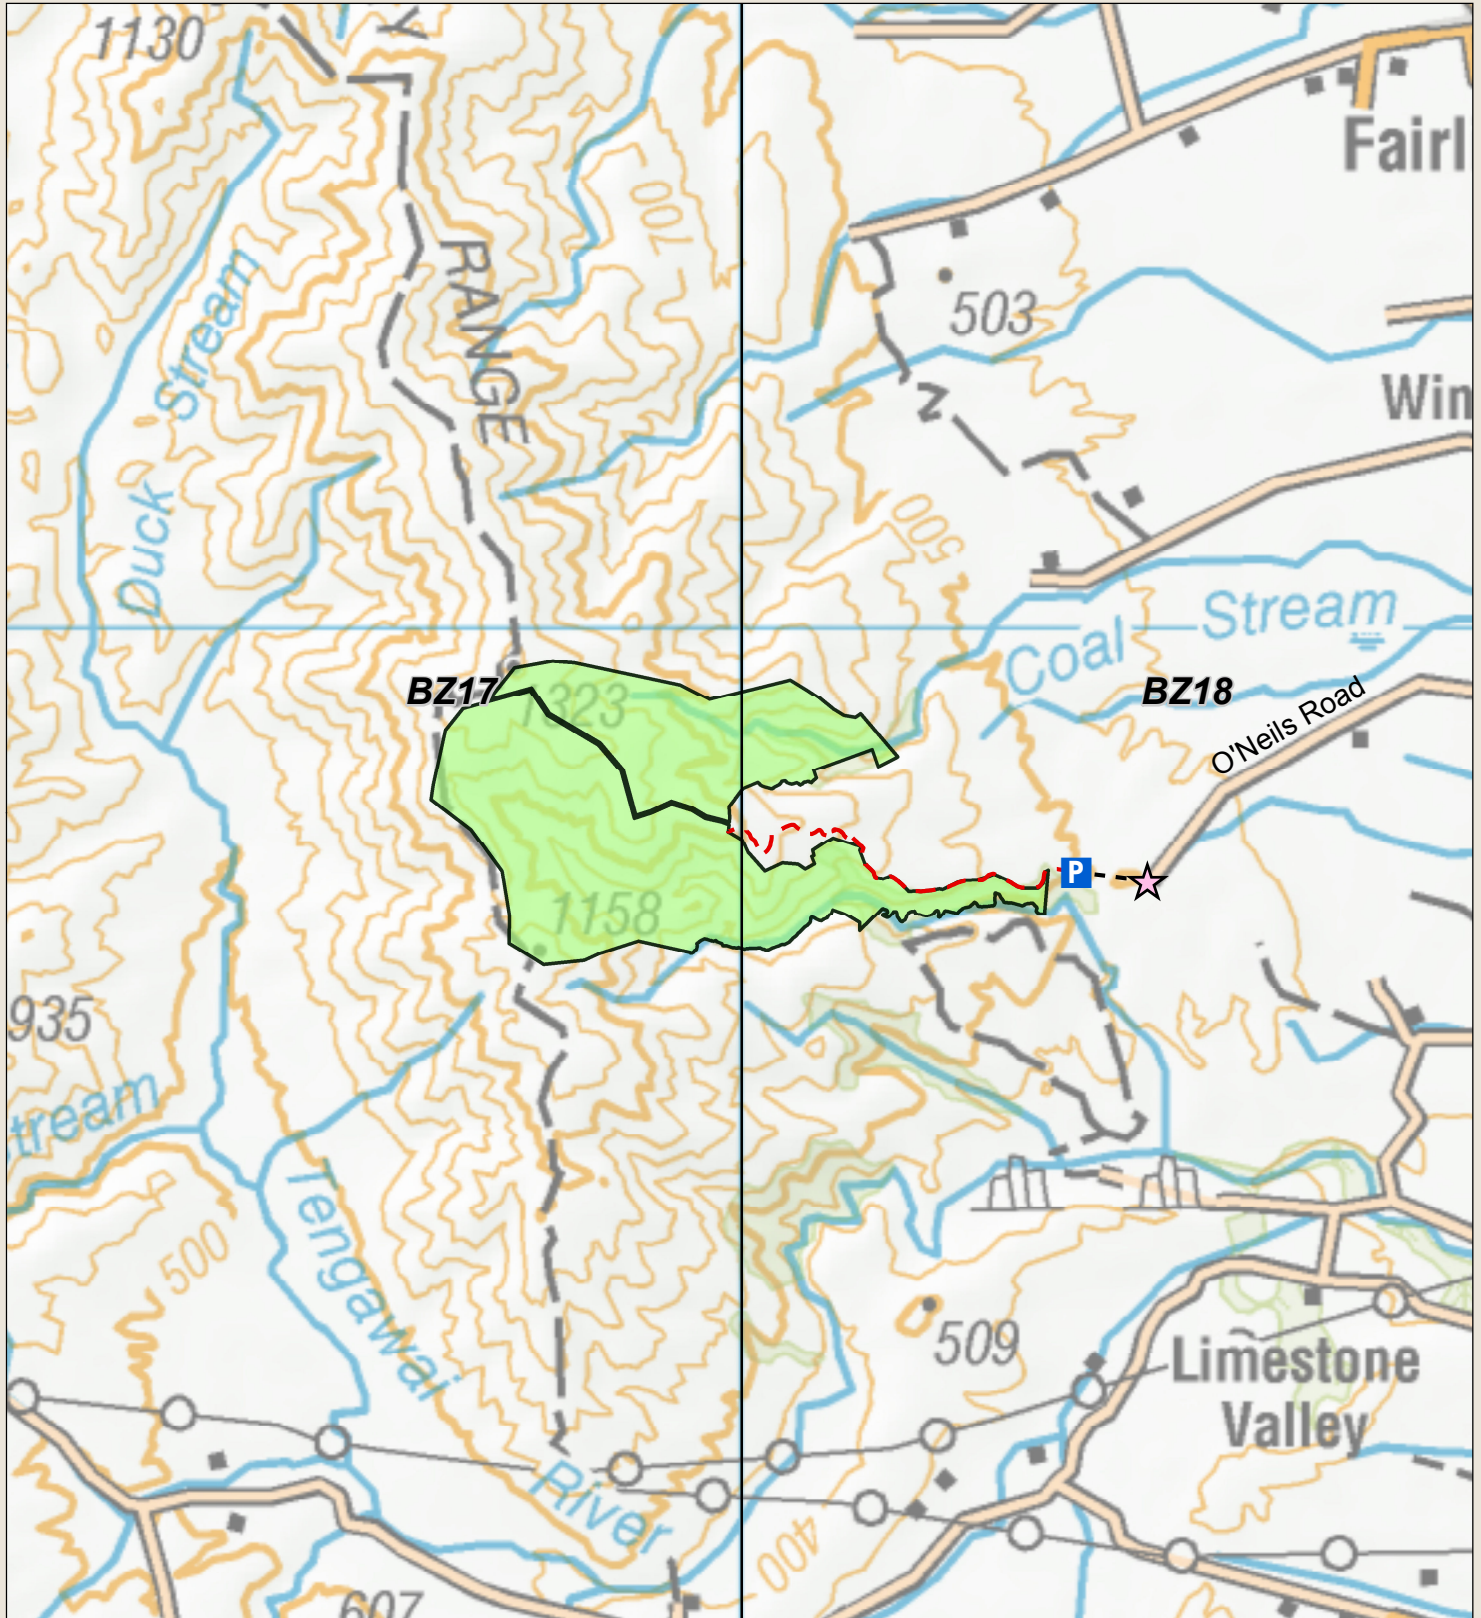

# Mid and South Canterbury hunting areas

Check your permit and the DOC website for conditions that may apply to this area: [www.doc.govt.nz/hunting](http://www.doc.govt.nz/hunting)

This map is a guide only and should not be used for navigational purposes. We recommend NZTopo50 series map(s)

- |                                |                       |                     |
|--------------------------------|-----------------------|---------------------|
| Boundary of this hunting block | Hunting is permitted  | Public 4WD track    |
| Access point                   | Hunting is restricted | DOC track           |
| Parking                        | Hunting is prohibited | NZTopo50 map sheets |

\*On DOC tracks Dog/Firearm conditions may apply.