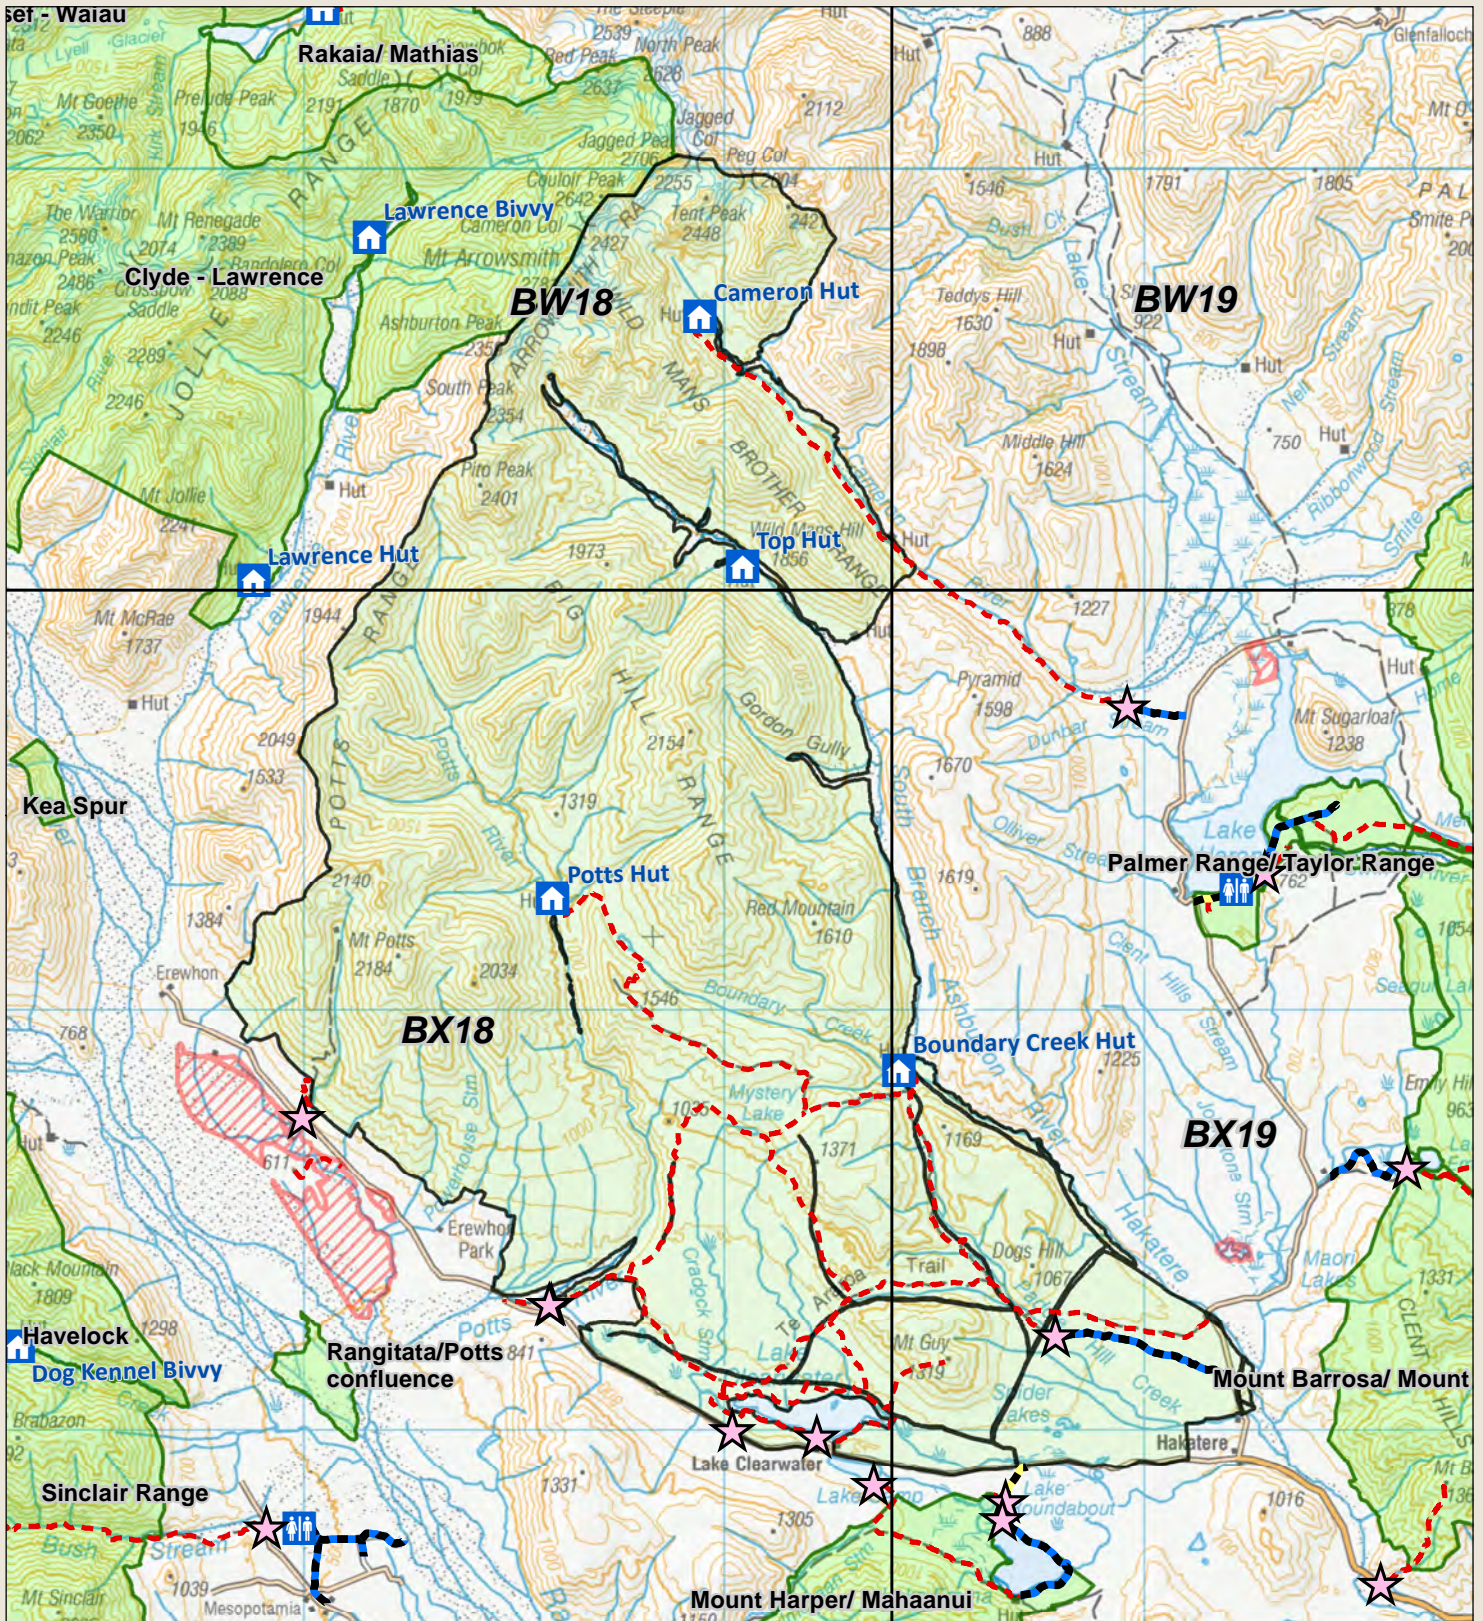

# Big Hill/ Potts/ Clearwater/ Cameron - Block Mid and South Canterbury hunting areas

Department of Conservation  
*Te Papa Atawhai*

Check your permit and the DOC website for conditions that may apply to this area: [www.doc.govt.nz/hunting](http://www.doc.govt.nz/hunting)

This map is a guide only and should not be used for navigational purposes. We recommend NZTopo50 series map(s)

- |                                |                       |                      |
|--------------------------------|-----------------------|----------------------|
| Boundary of this hunting block | Hunting is permitted  | NZTopo50 map sheets  |
| Access point                   | Hunting is restricted | Public 2WD/4WD track |
| Toilet                         | Hunting is prohibited | Public 4WD track     |
| DOC huts                       |                       | DOC track            |

\*On DOC tracks Dog/Firearm conditions may apply.