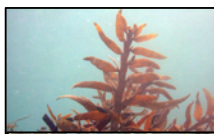

CORALLINE ALGAE *Corallina species*

SeaWeeds