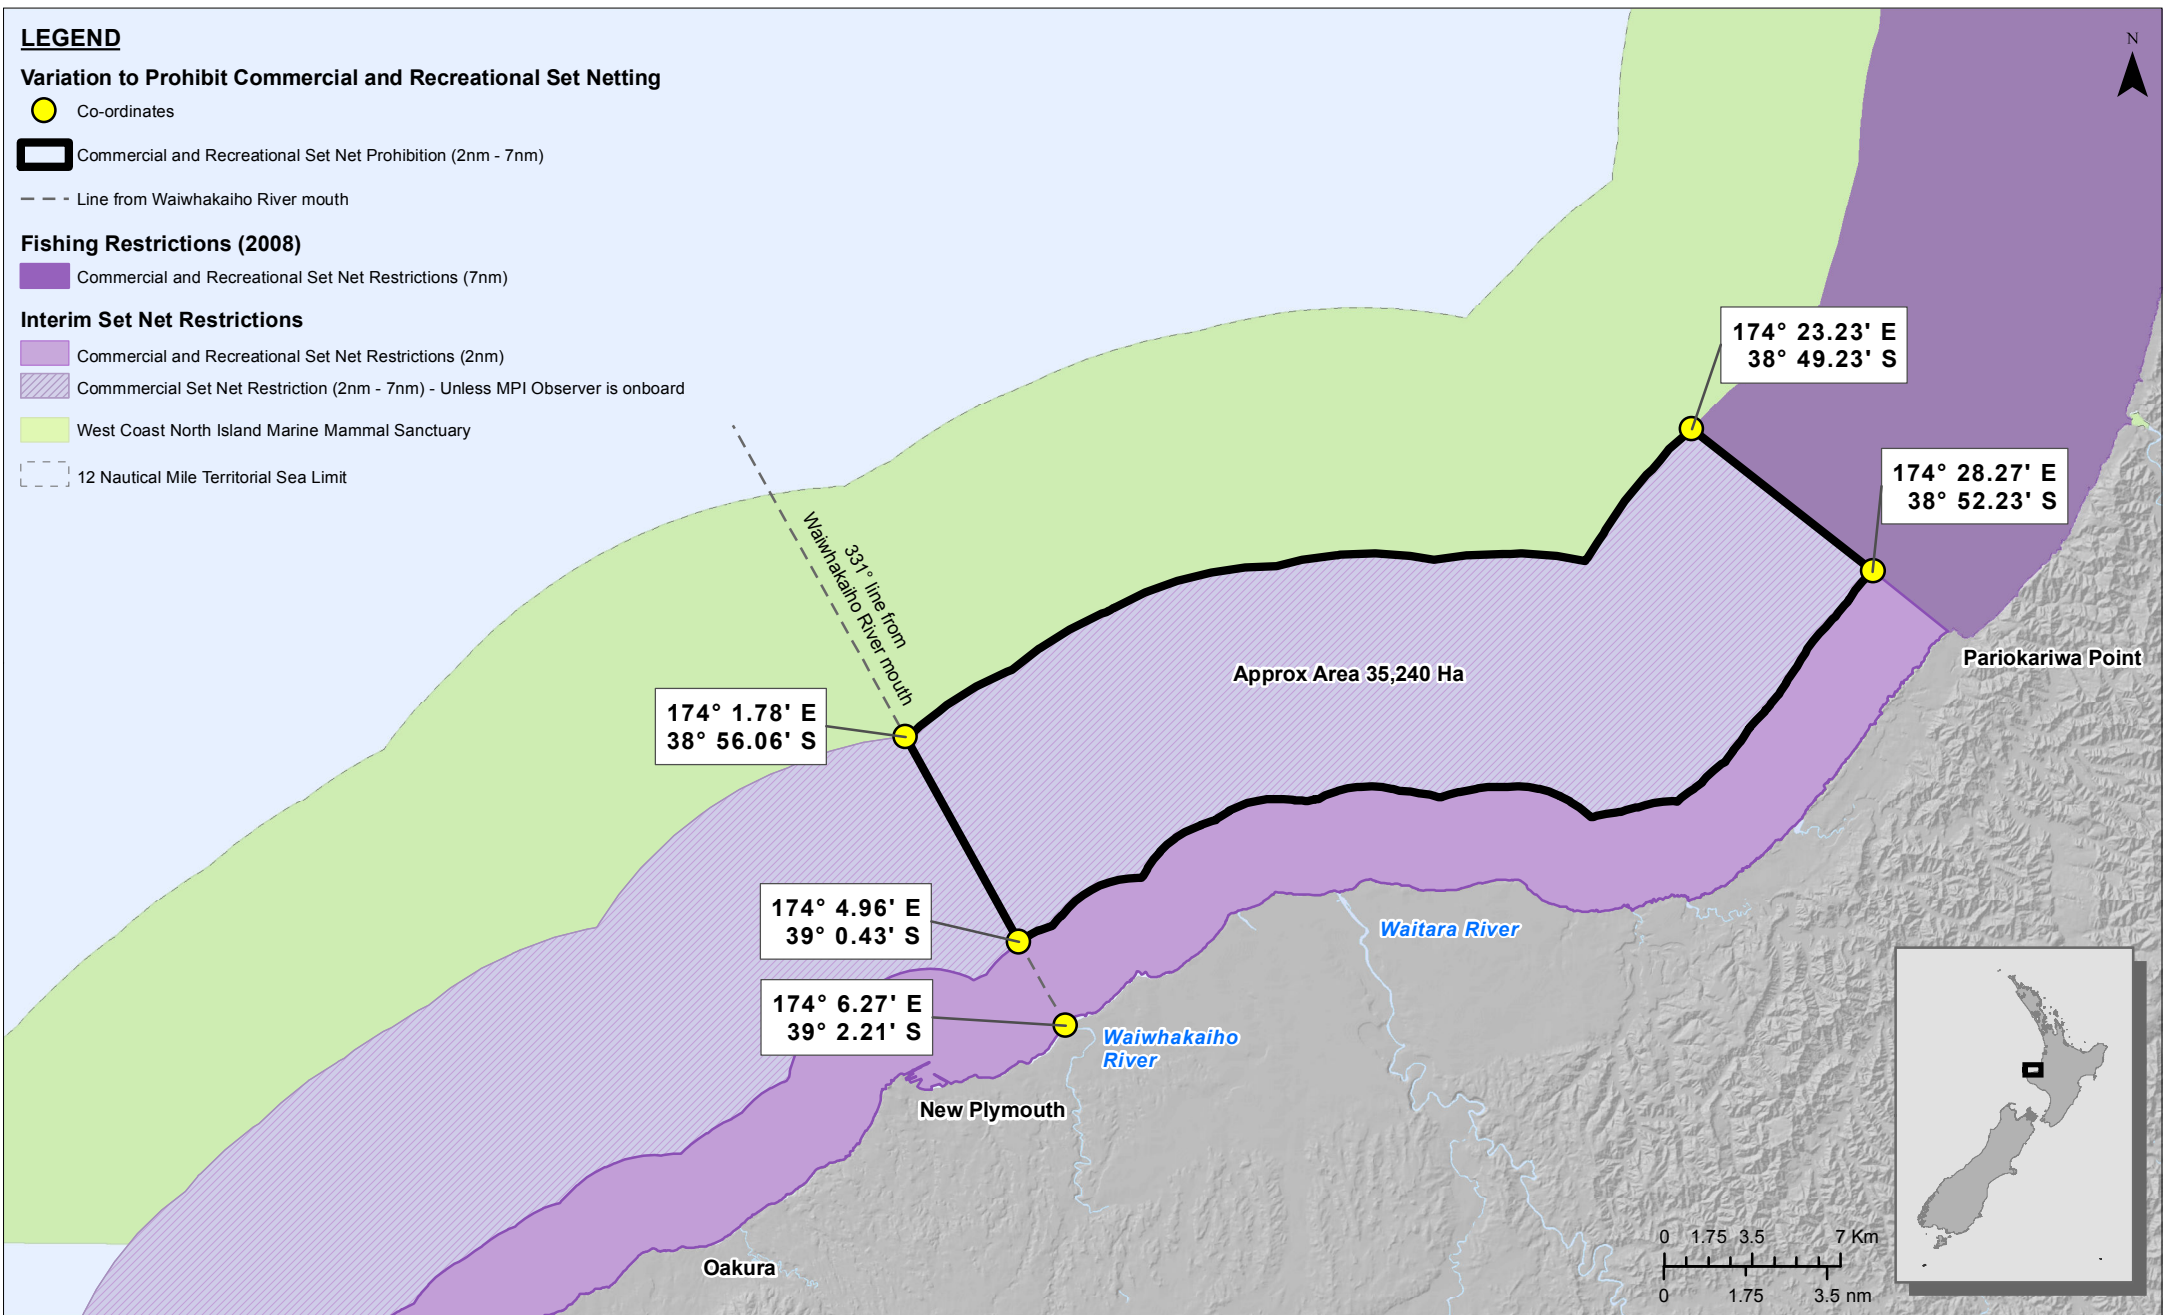

LEGEND

Variation to Prohibit Commercial and Recreational Set Netting

- Co-ordinates
- ▭ Commercial and Recreational Set Net Prohibition (2nm - 7nm)
- - - Line from Waiwhakaiho River mouth

Fishing Restrictions (2008)

- Commercial and Recreational Set Net Restrictions (7nm)

Interim Set Net Restrictions

- Commercial and Recreational Set Net Restrictions (2nm)
- ▨ Commercial Set Net Restriction (2nm - 7nm) - Unless MPI Observer is onboard
- West Coast North Island Marine Mammal Sanctuary
- - - 12 Nautical Mile Territorial Sea Limit

**Variation to the West Coast North Island Marine Mammal Sanctuary
Taranaki**

Section 22 Marine Mammals Protection Act 1978

Co-ordinate system: NZTM 2000
Date: September 2013

newzealand.govt.nz