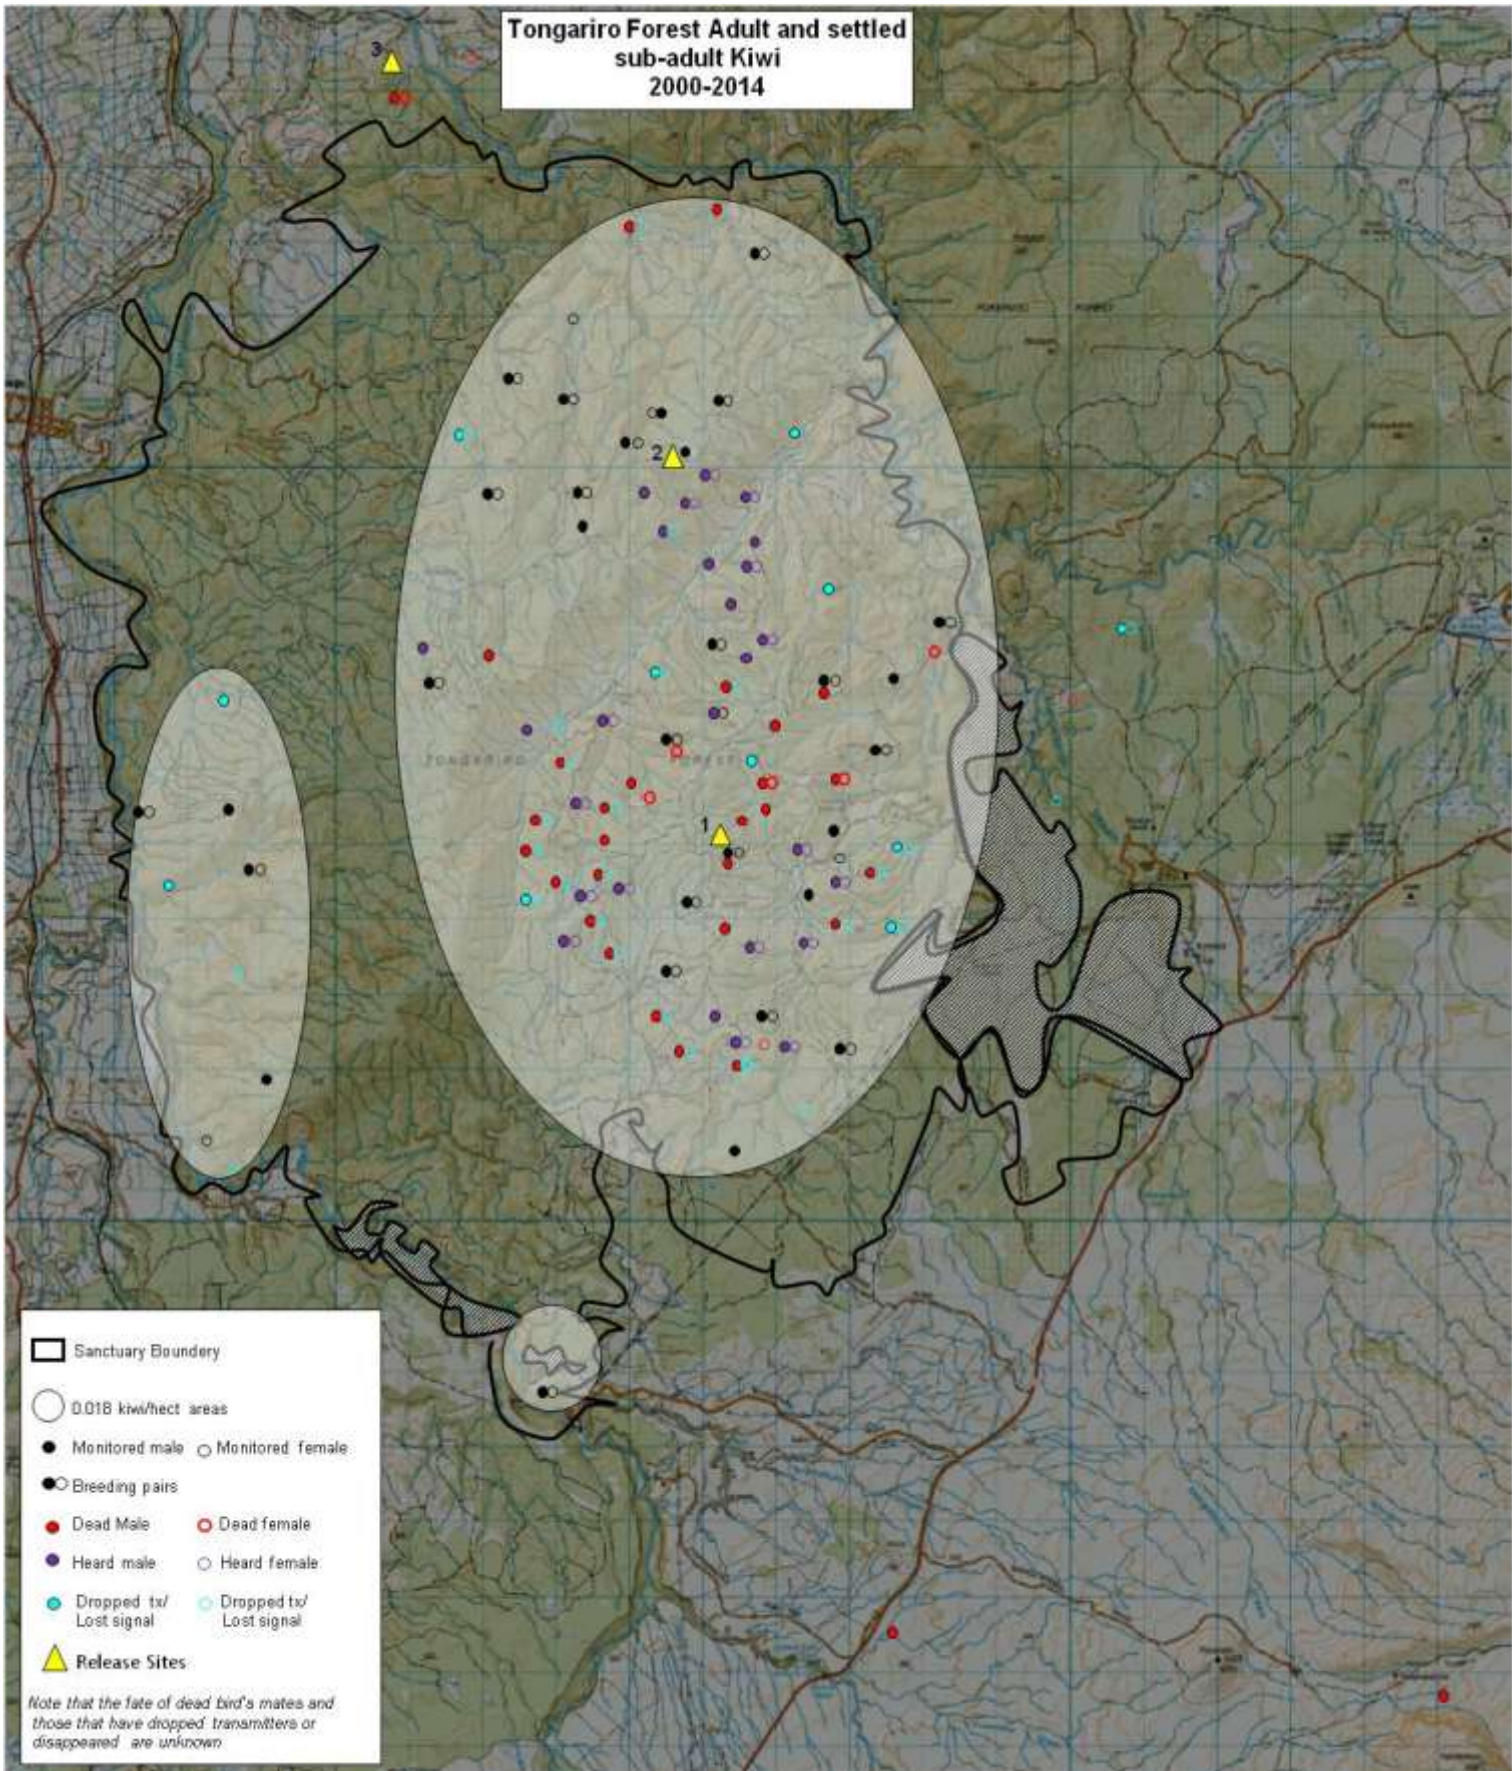

# APPENDICES

APPENDIX 1: MAP SHOWING KNOWN ADULT AND SUB-ADULT KIWI LOCATIONS IN TONGARIRO FOREST KIWI SANCTUARY\*

\*Most of the adult deaths occurred on the eastern side of the Tongariro Forest during the ferret incursion, of 2009 to 2011

APPENDIX 2: 18:00 TO 20:00 KIWI CALL SURVEY WITH ACOUSTIC RECORDERS , 26-28 MAY 13,

\*Recorders that were set up from 20:00 to 22:00