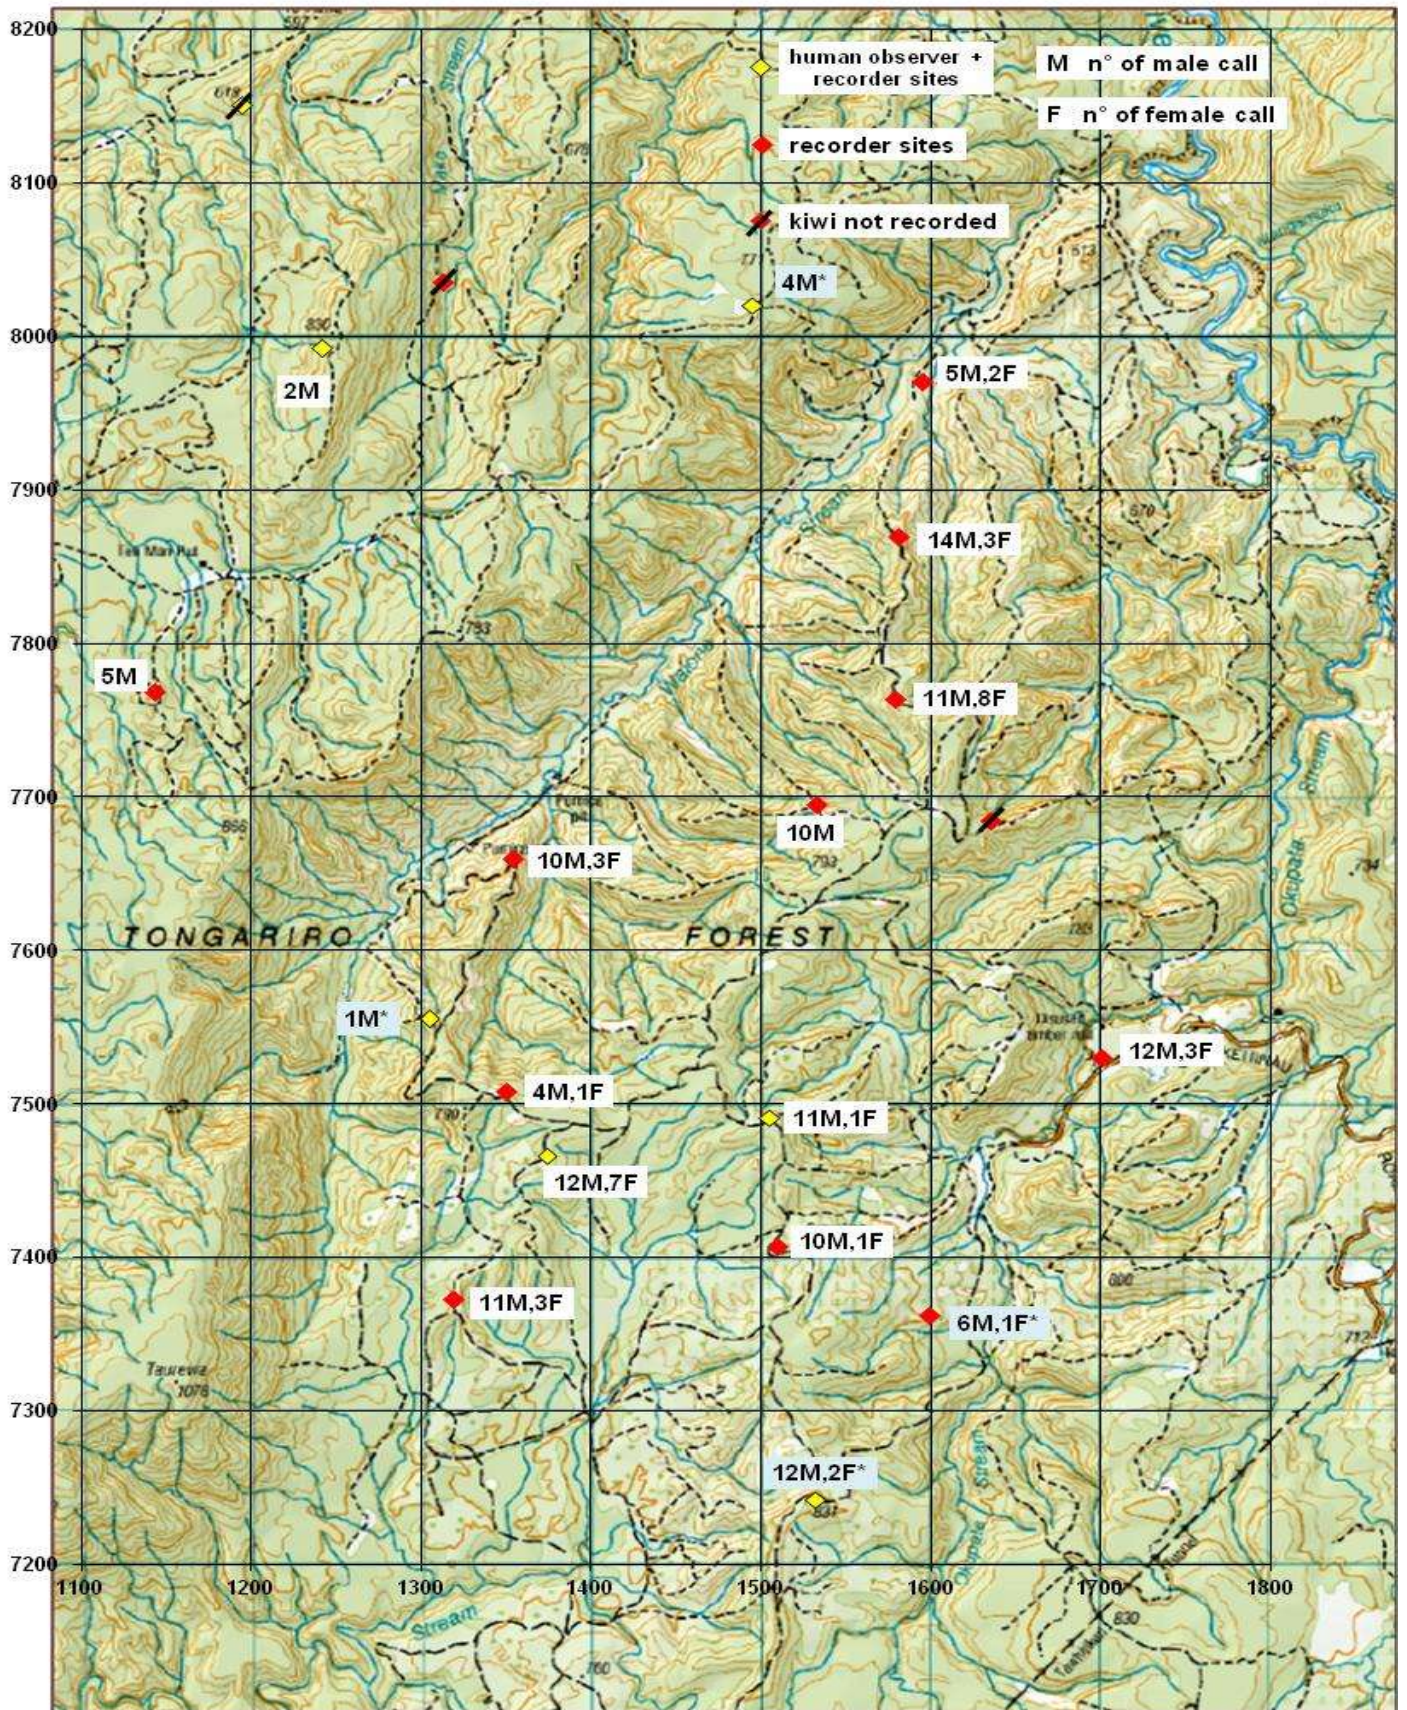

# APPENDICES

APPENDIX 1: MAP SHOWING KNOWN ADULT AND SUB-ADULT KIWI LOCATIONS IN TONGARIRO FOREST KIWI SANCTUARY\*

\*Most of the adult deaths occurred on the eastern side of the Tongariro Forest during the ferret incursion, of 2009 to 2011

APPENDIX 2: 18:00 TO 20:00 KIWI CALL SURVEY WITH ACOUSTIC RECORDERS , 26-28 MAY 13,

\*Recorders that were set up from 20:00 to 22:00