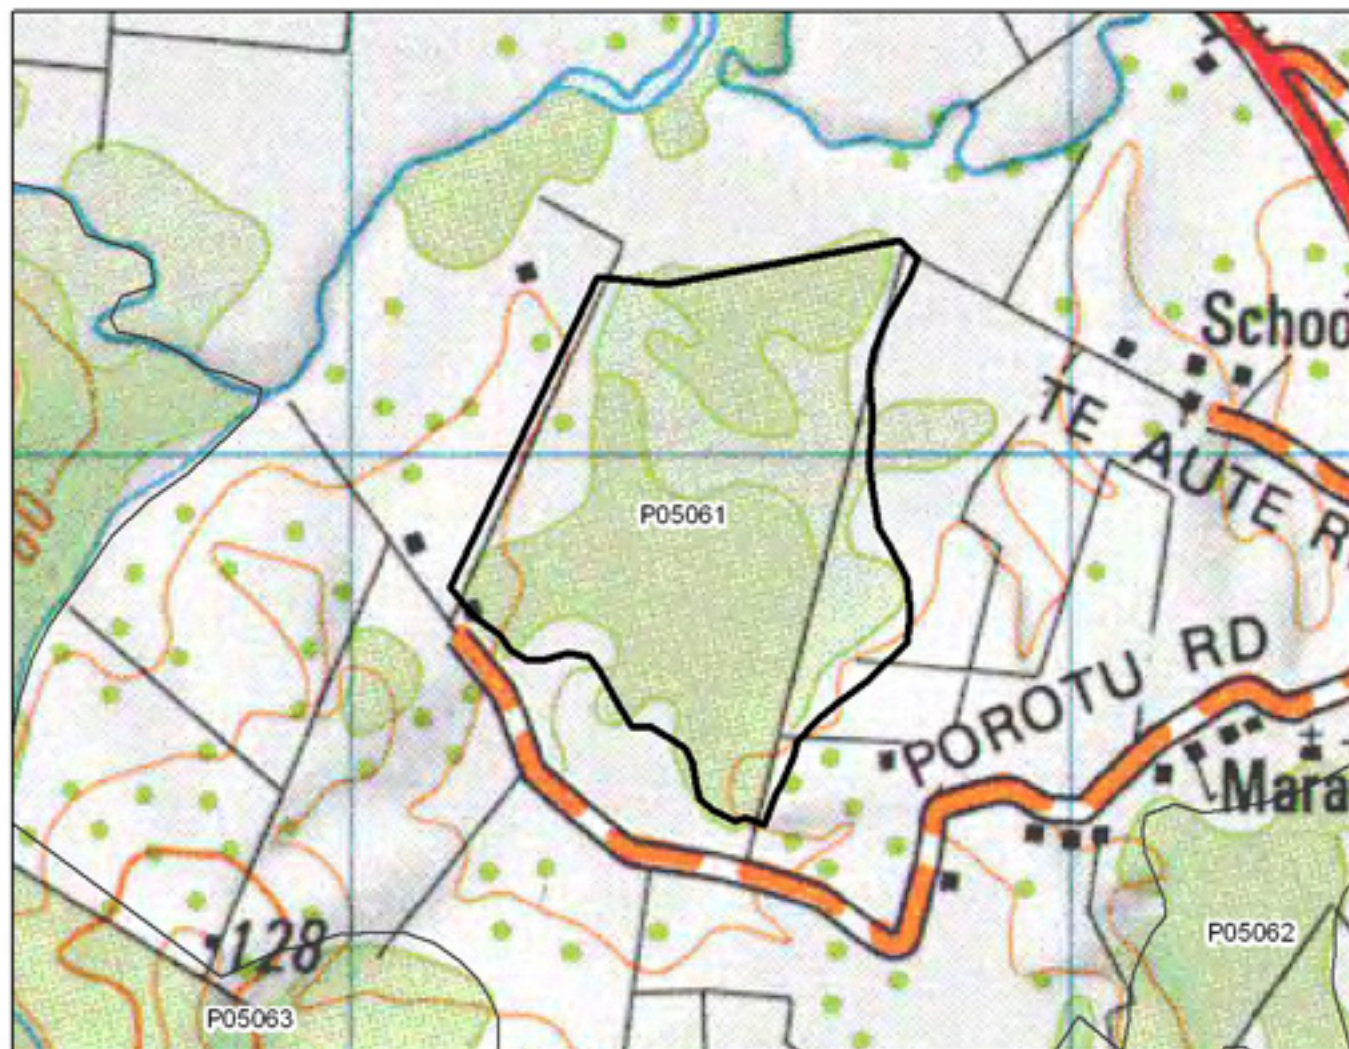

## P05059 Blackridge Road Swamp

- S= Shrubland
- F= Forest
- W= Wetland
- E= Estuarine

### P05060 Puketona Pa Riparian Forest

- S= Shrubland
- F= Forest
- W= Wetland
- E= Estuarine

## P05061 Te Aute Road Bush

S= Shrubland  
 F= Forest  
 W= Wetland  
 E= Estuarine