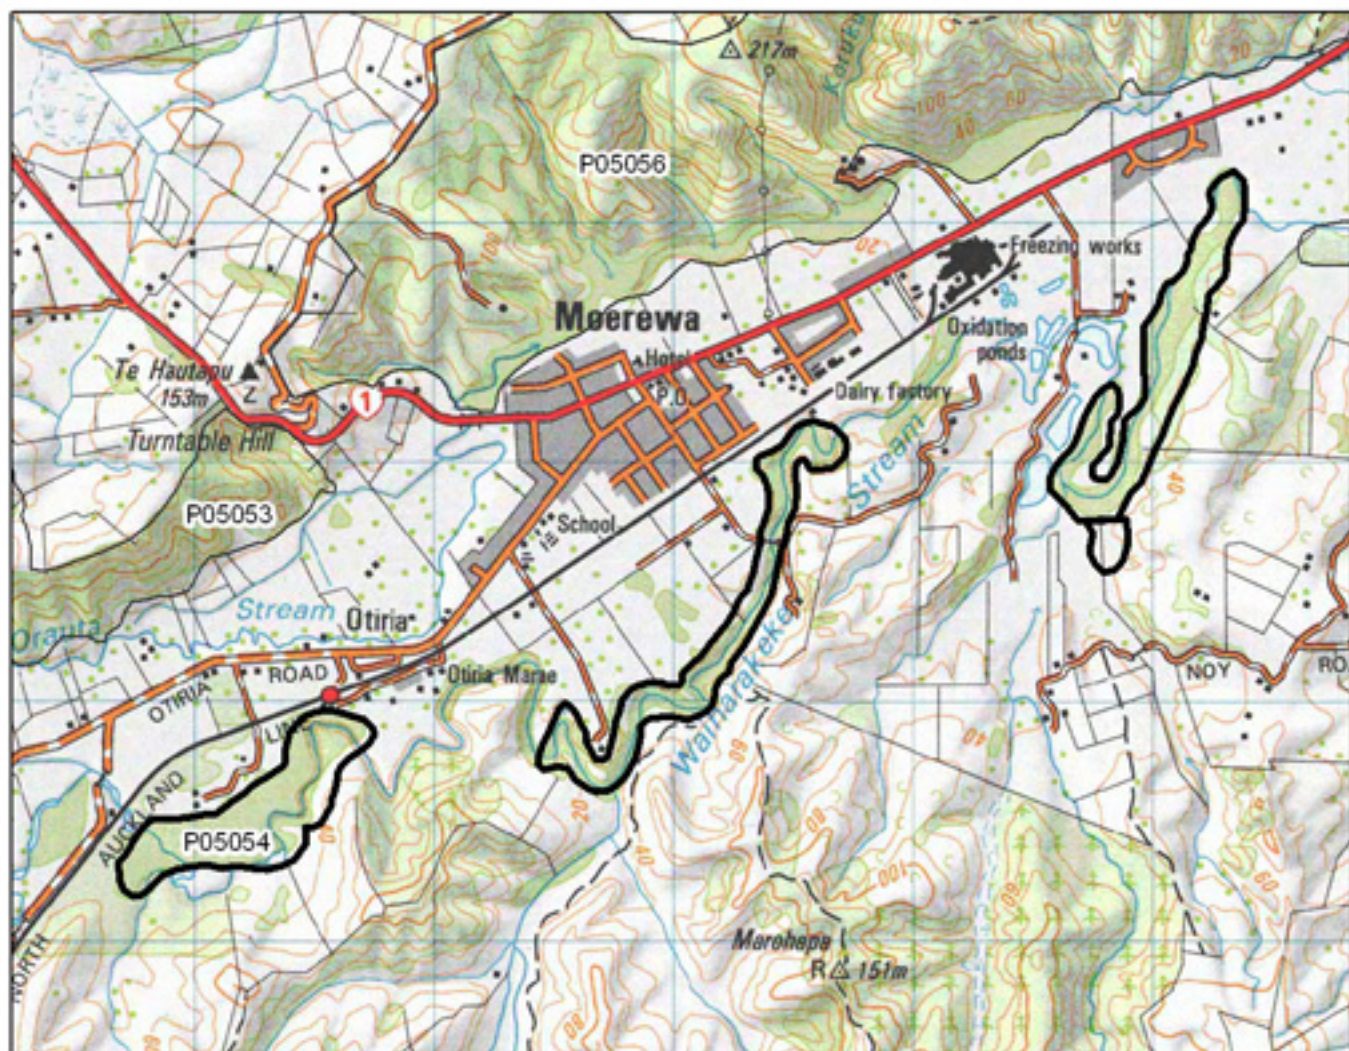

### P05052 Hupara Road Bush Remnants

- S= Shrubland
- F= Forest
- W= Wetland
- E= Estuarine

### P05053 Turntable Hill Bush

- S= Shrubland
- F= Forest
- W= Wetland
- E= Estuarine

## P05054 Waiharakeke Stream Alluvial Forest

- S= Shrubland
- F= Forest
- W= Wetland
- E= Estuarine