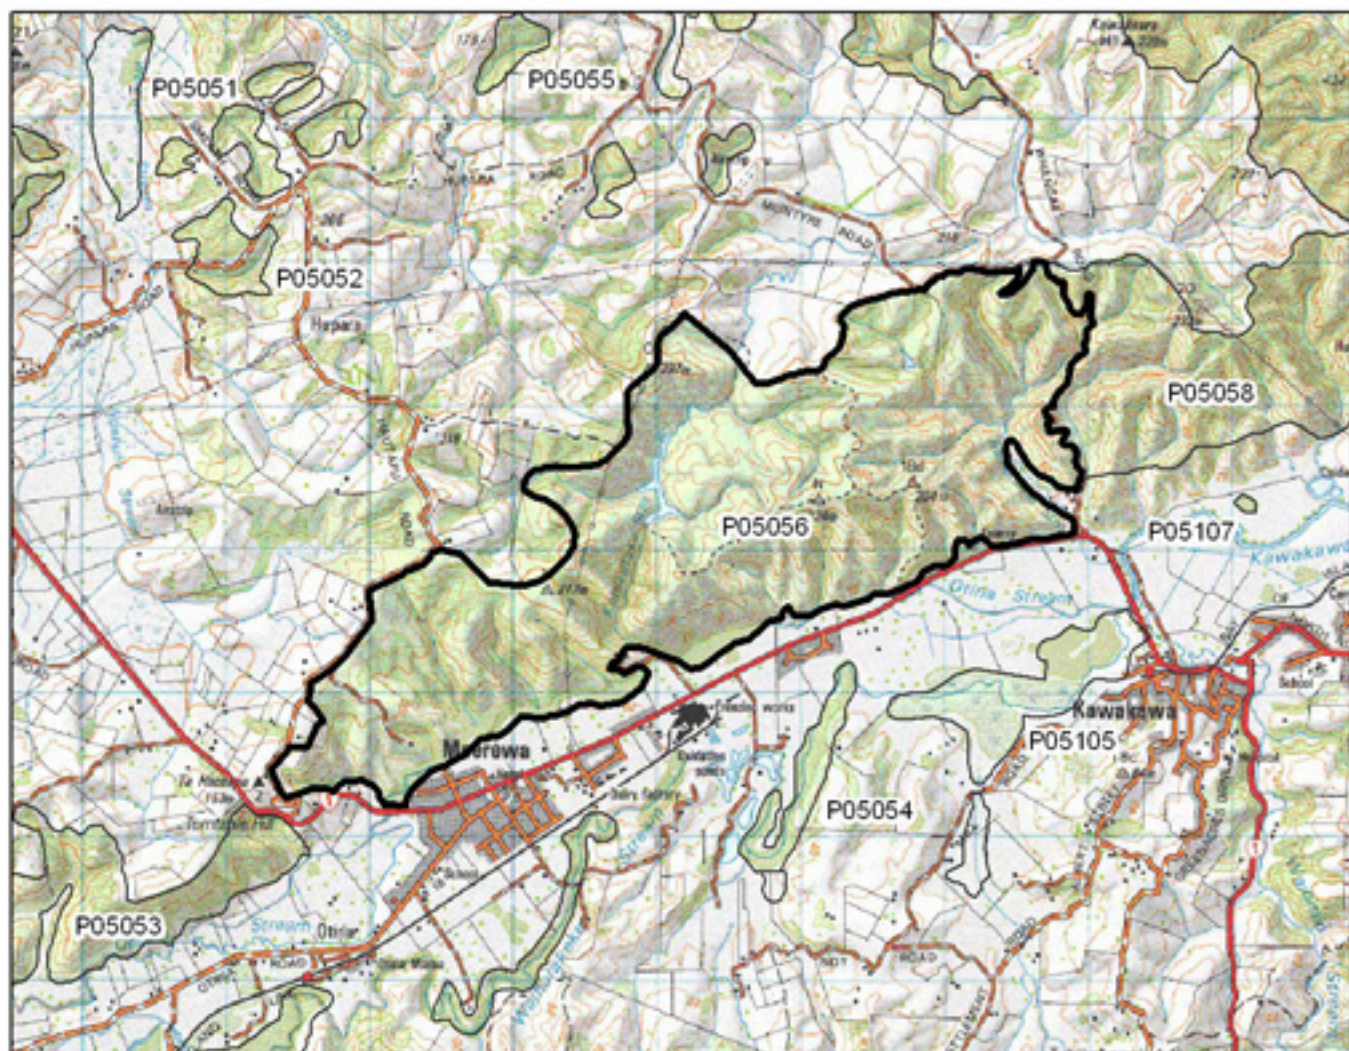

### P05053 Turntable Hill Bush

- S= Shrubland
- F= Forest
- W= Wetland
- E= Estuarine

## P05054 Waiharakeke Stream Alluvial Forest

- S= Shrubland
- F= Forest
- W= Wetland
- E= Estuarine

## P05055 Whangae Bush Remnants

0 125 250 500 Metres

S= Shrubland  
 F= Forest  
 W= Wetland  
 E= Estuarine

## P05056 Taramawa Forest

0 250 500 1,000 Metres

S= Shrubland

F= Forest

W= Wetland

E= Estuarine