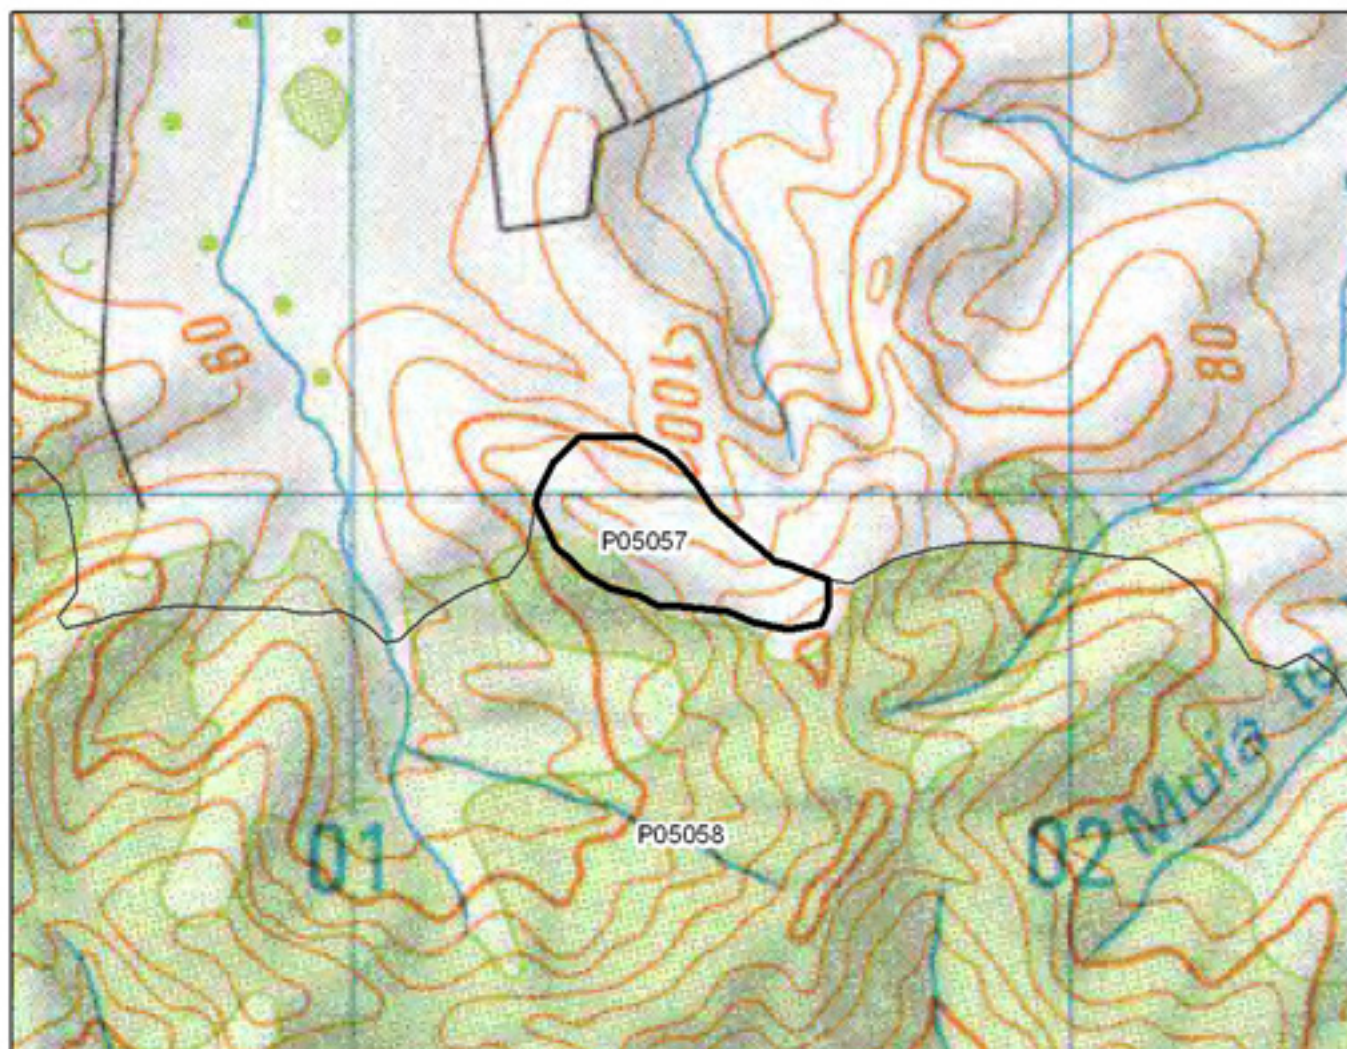

## P05056 Taramawa Forest

0 250 500 1,000 Metres

S= Shrubland

F= Forest

W= Wetland

E= Estuarine