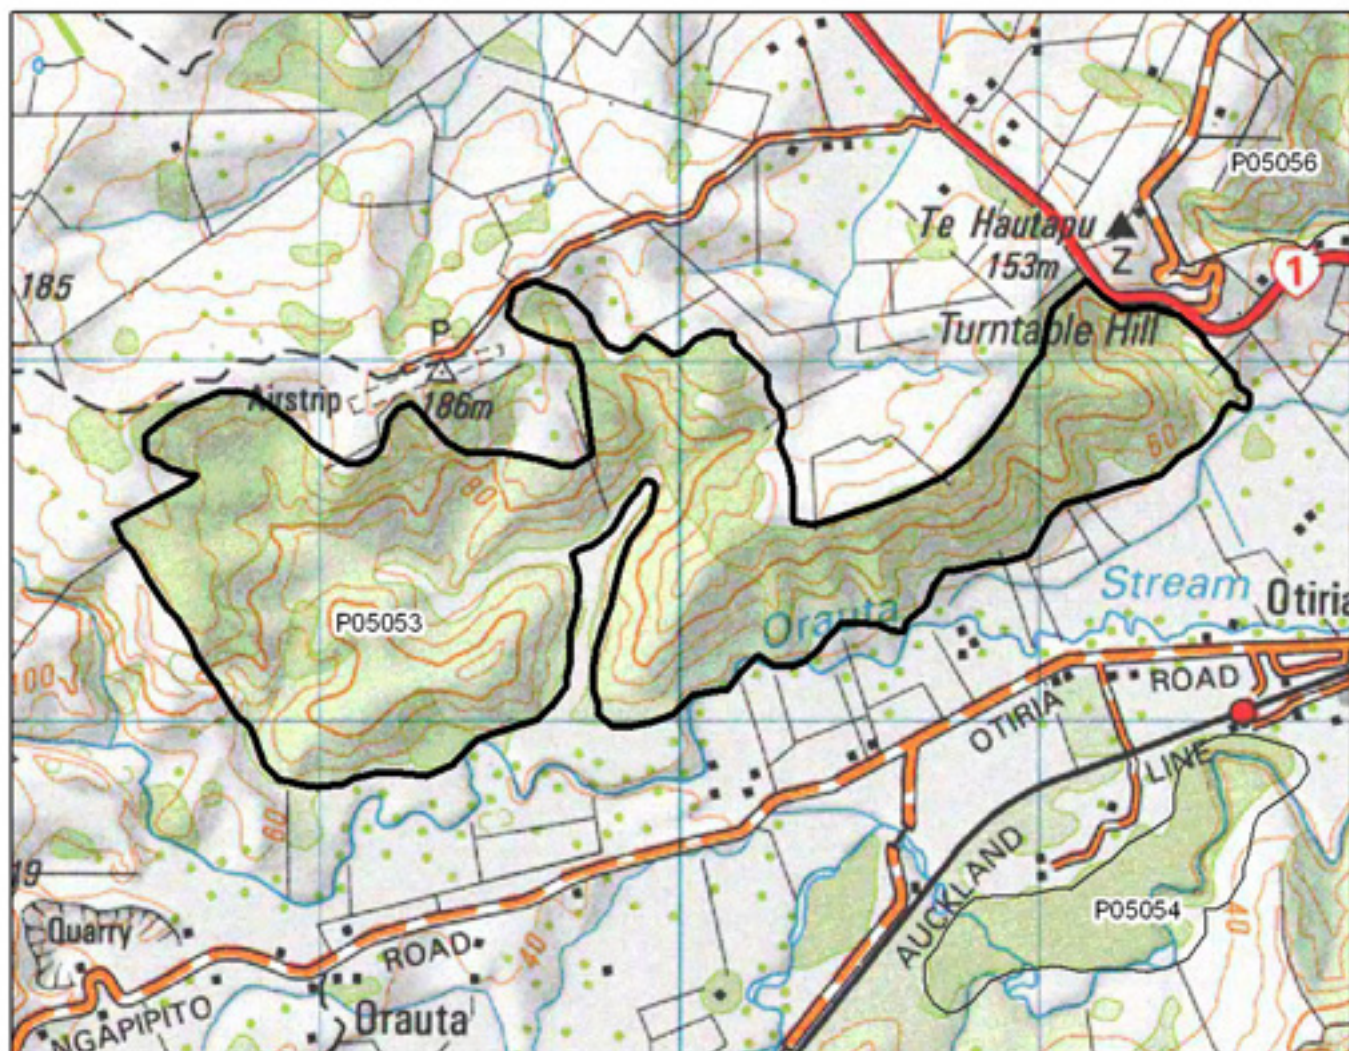

### P05052 Hupara Road Bush Remnants

- S= Shrubland
- F= Forest
- W= Wetland
- E= Estuarine

### P05053 Turntable Hill Bush

- S= Shrubland
- F= Forest
- W= Wetland
- E= Estuarine

## P05054 Waiharakeke Stream Alluvial Forest

- S= Shrubland
- F= Forest
- W= Wetland
- E= Estuarine