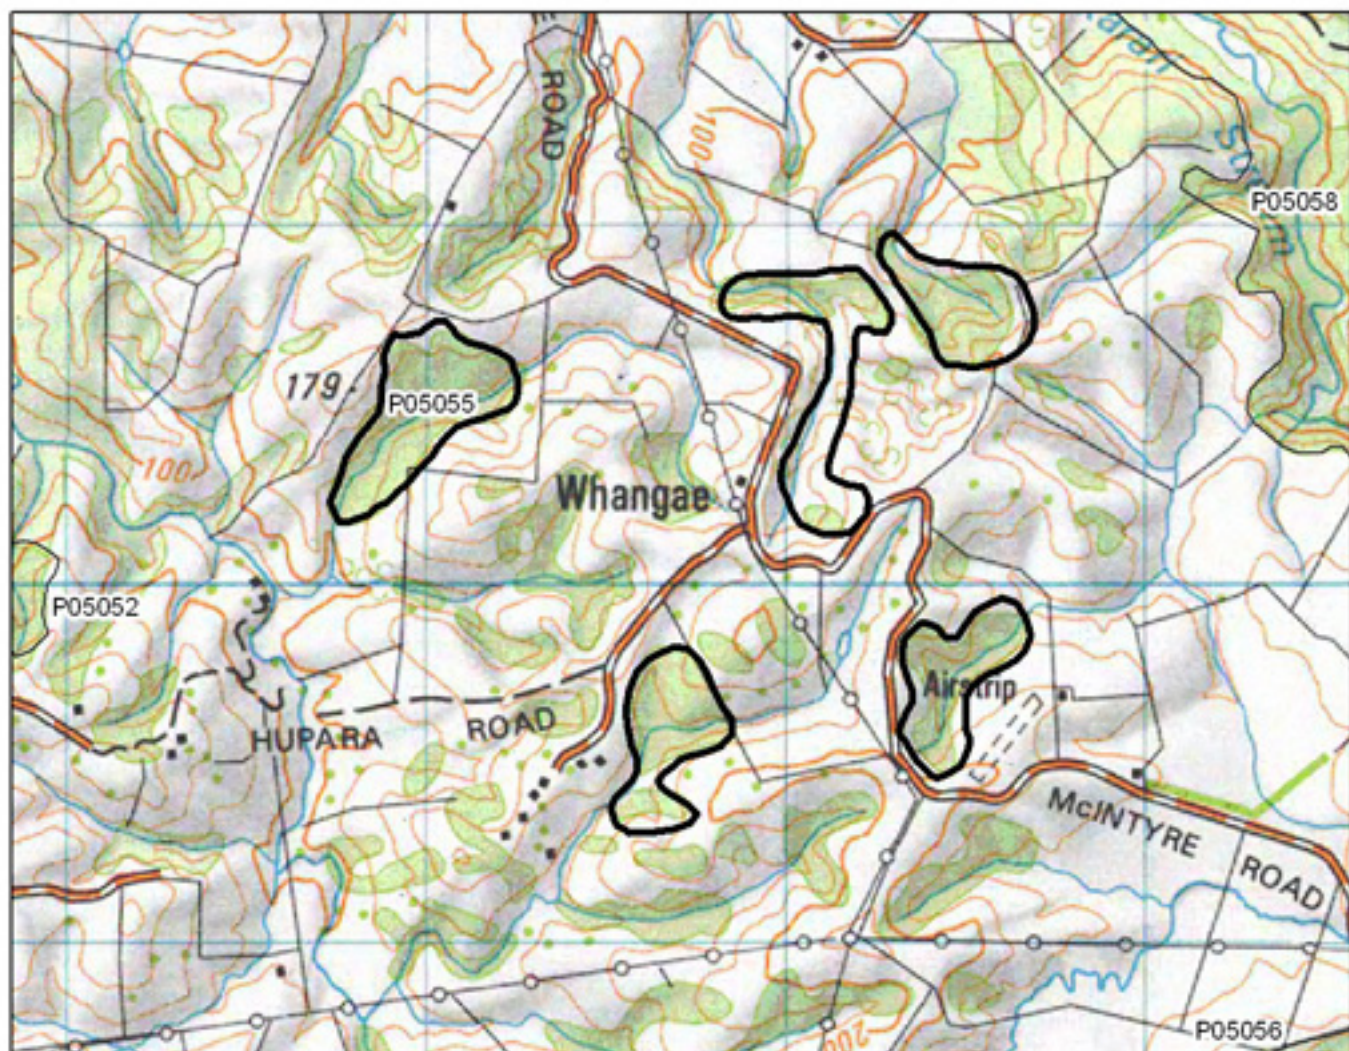

### P05052 Hupara Road Bush Remnants

- S= Shrubland
- F= Forest
- W= Wetland
- E= Estuarine

### P05053 Turntable Hill Bush

- S= Shrubland
- F= Forest
- W= Wetland
- E= Estuarine

## P05054 Waiharakeke Stream Alluvial Forest

- S= Shrubland
- F= Forest
- W= Wetland
- E= Estuarine

## P05055 Whangae Bush Remnants

0 125 250 500 Metres

S= Shrubland  
 F= Forest  
 W= Wetland  
 E= Estuarine