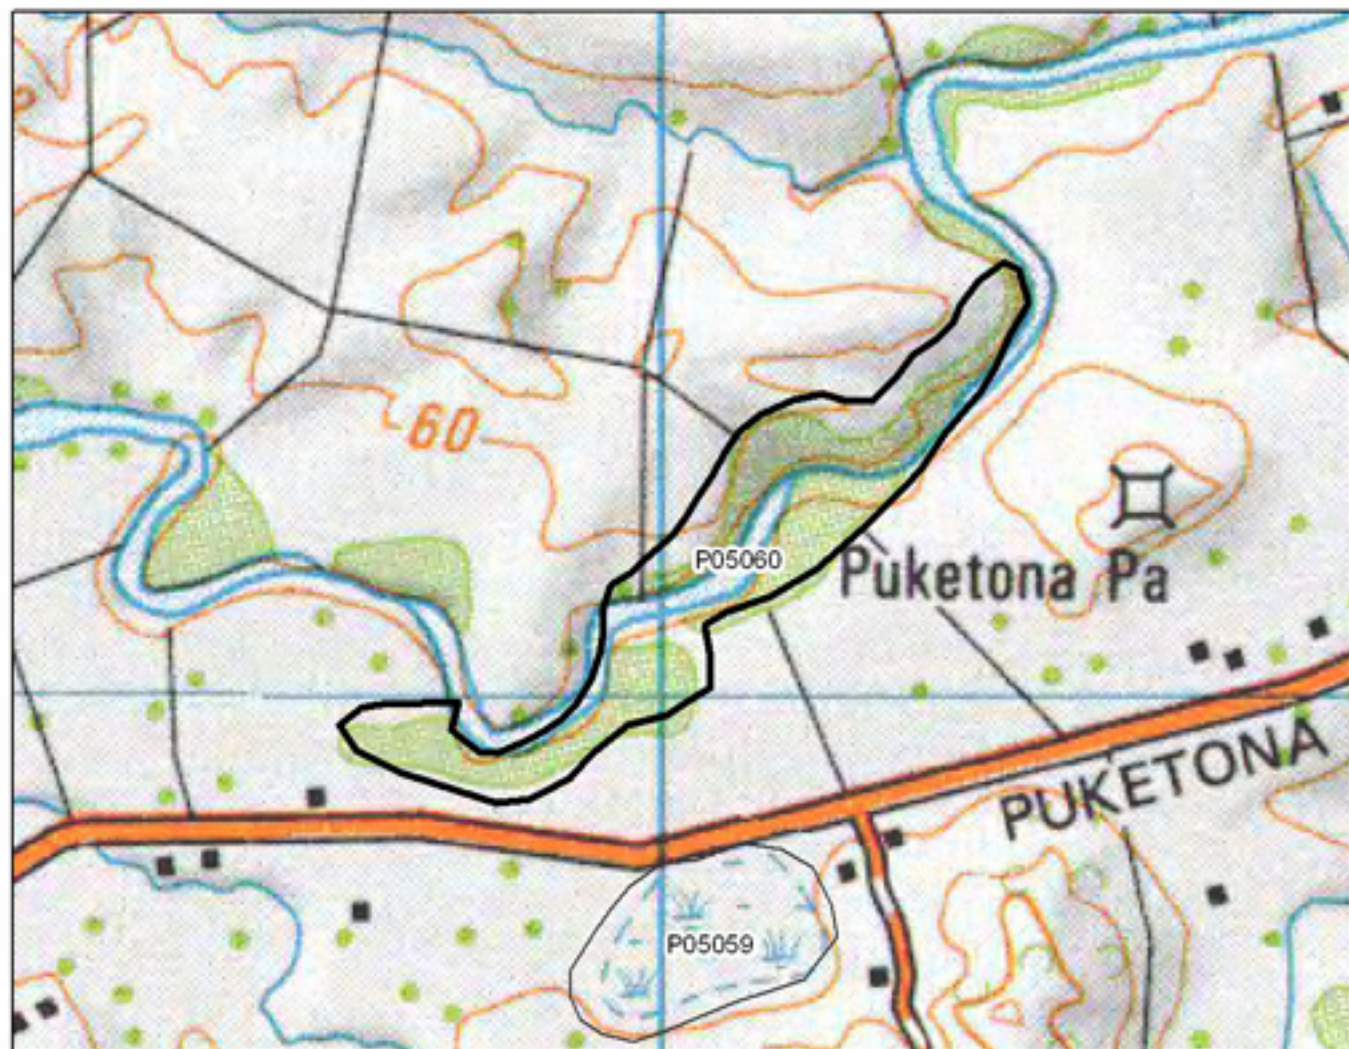

P05060 Puketona Pa Riparian Forest

- S= Shrubland
- F= Forest
- W= Wetland
- E= Estuarine