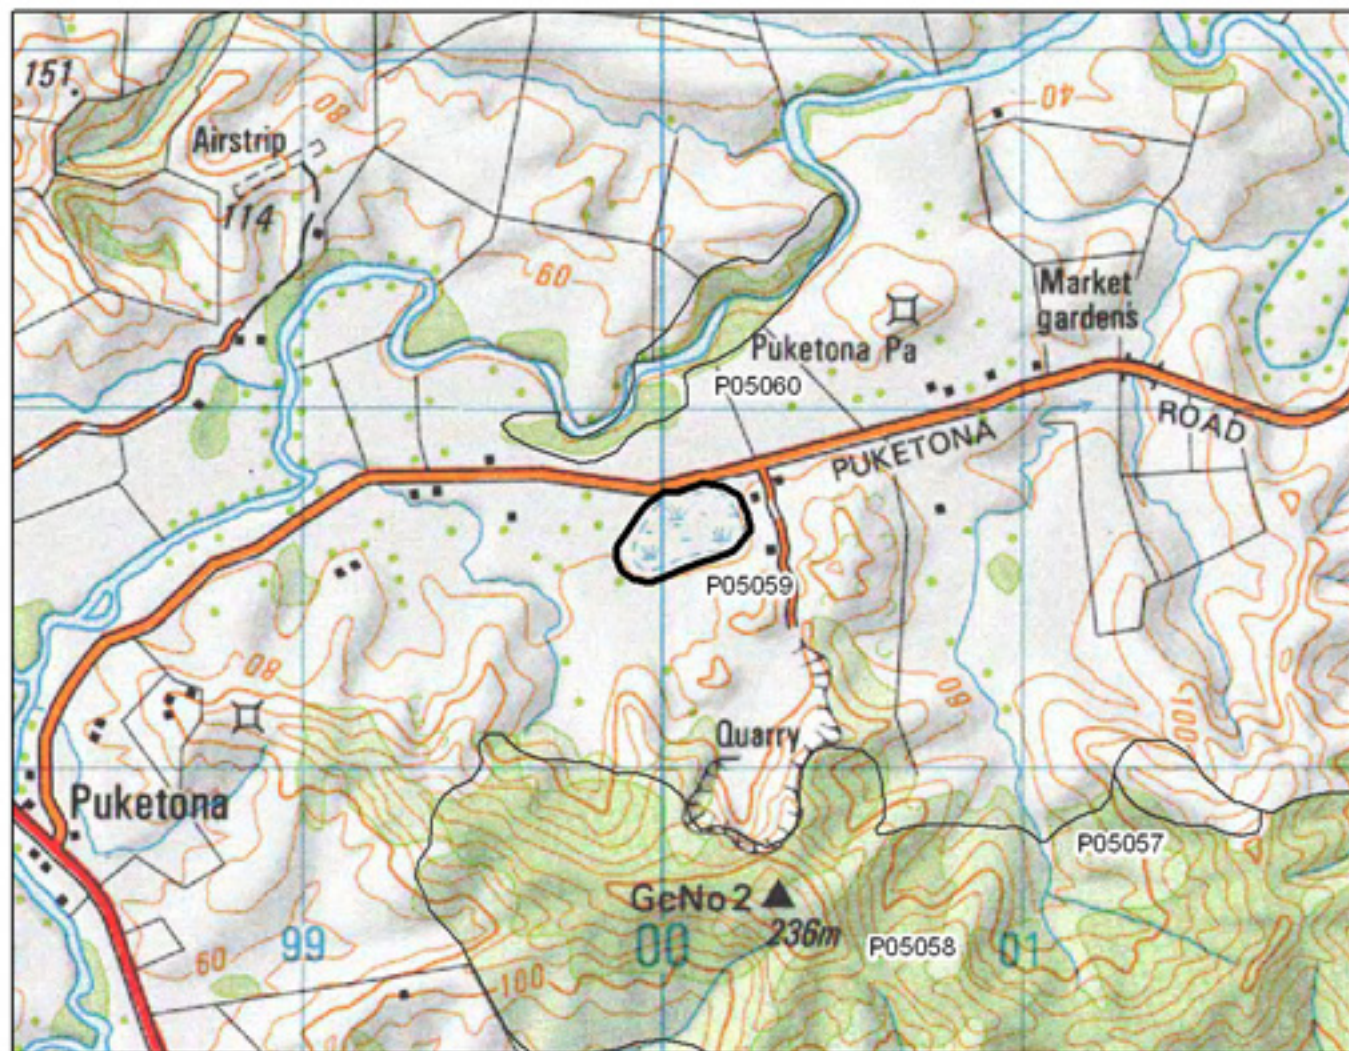

P05059 Blackridge Road Swamp

- S= Shrubland
- F= Forest
- W= Wetland
- E= Estuarine