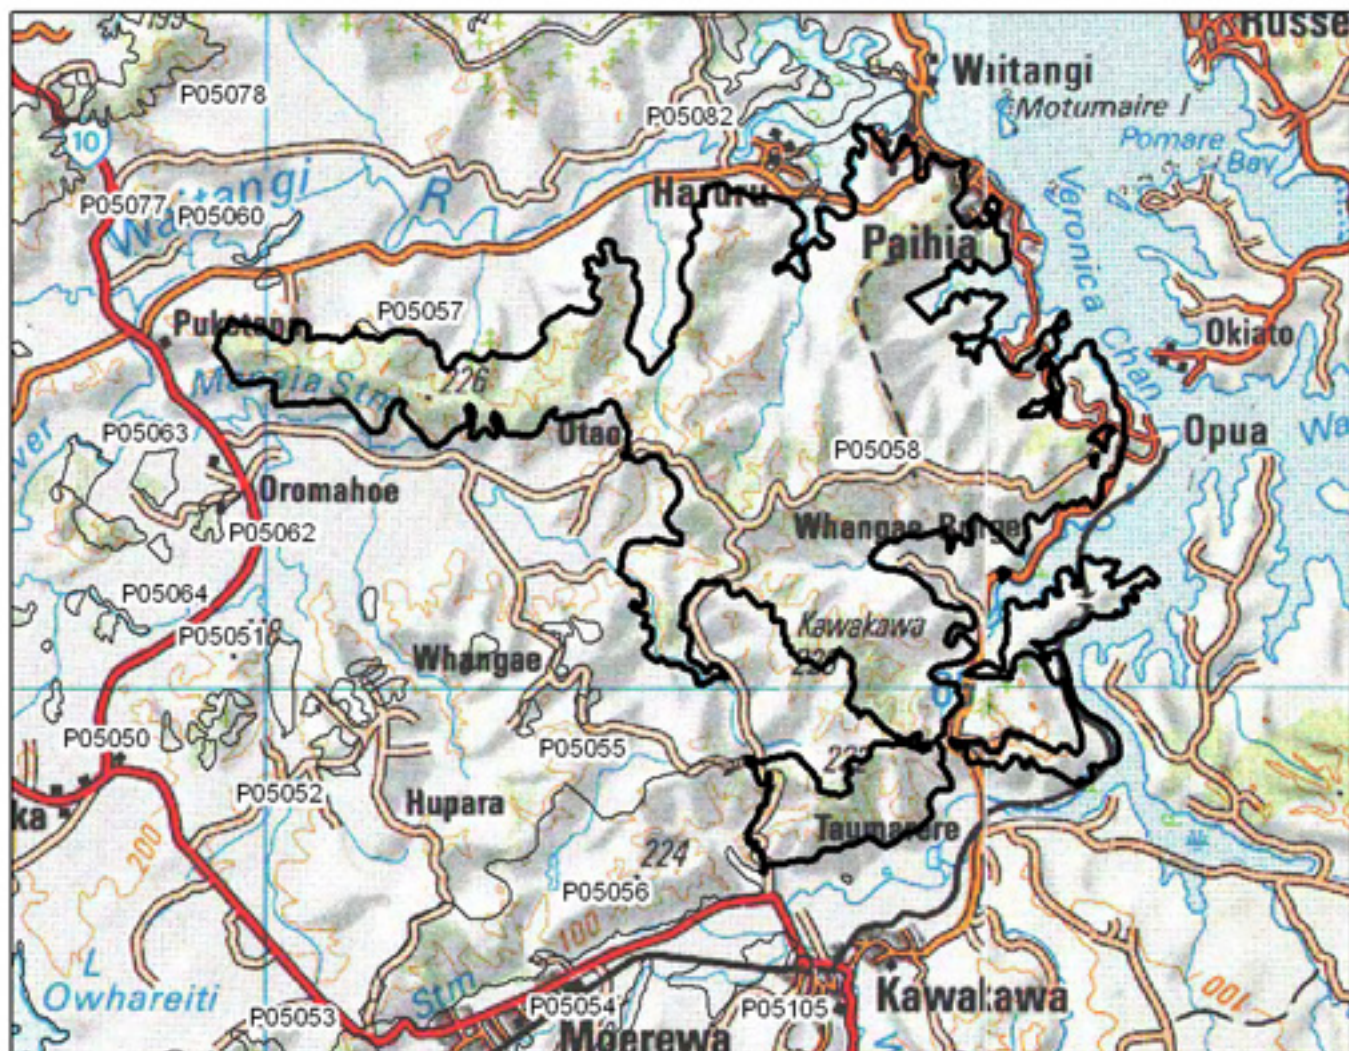

## P05056 Taramawa Forest

0 250 500 1,000 Metres

S= Shrubland

F= Forest

W= Wetland

E= Estuarine

## P05057 Waiomio Limestone Caves Forest

- S= Shrubland
- F= Forest
- W= Wetland
- E= Estuarine