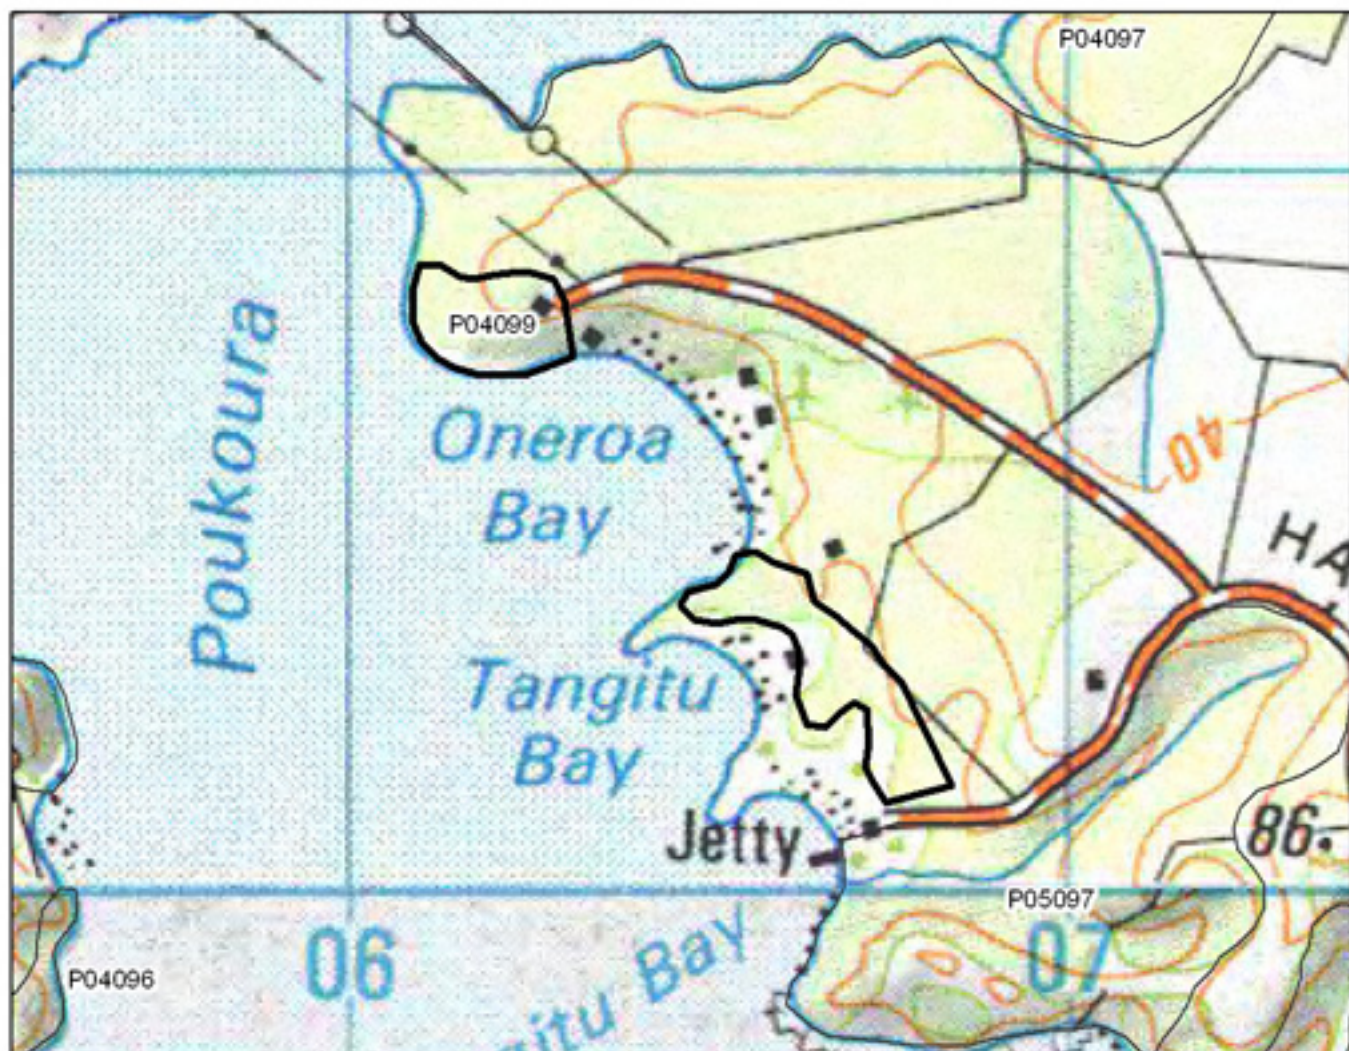

P04097 Opete Creek Estuary & Shrublands

0 250 500 1,000 Metres

S= Shrubland
 F= Forest
 W= Wetland
 E= Estuarine

P04098 Mataka Wetlands & Shrublands

0 375 750 1,500 Metres

S= Shrubland
 F= Forest
 W= Wetland
 E= Estuarine

P04099 Oneroa Tangitu

- S= Shrubland
- F= Forest
- W= Wetland
- E= Estuarine

P04100 Purerua Peninsula Shrublands

0 250 500 1,000 Metres

S= Shrubland
 F= Forest
 W= Wetland
 E= Estuarine

P04101 Stephenson Island

0 250 500 1,000 Metres

S= Shrubland
 F= Forest
 W= Wetland
 E= Estuarine

P04102 Motueka (Flat) Island

- S= Shrubland
- F= Forest
- W= Wetland
- E= Estuarine

P04103 Motuekaiti Island

- S= Shrubland
- F= Forest
- W= Wetland
- E= Estuarine

P04104 Cavalli Islands - Motukawanui cluster

- S= Shrubland
- F= Forest
- W= Wetland
- E= Estuarine

P04105 Motuiwi Island

- S= Shrubland
- F= Forest
- W= Wetland
- E= Estuarine

P04106 Lion Rock

- S= Shrubland
- F= Forest
- W= Wetland
- E= Estuarine