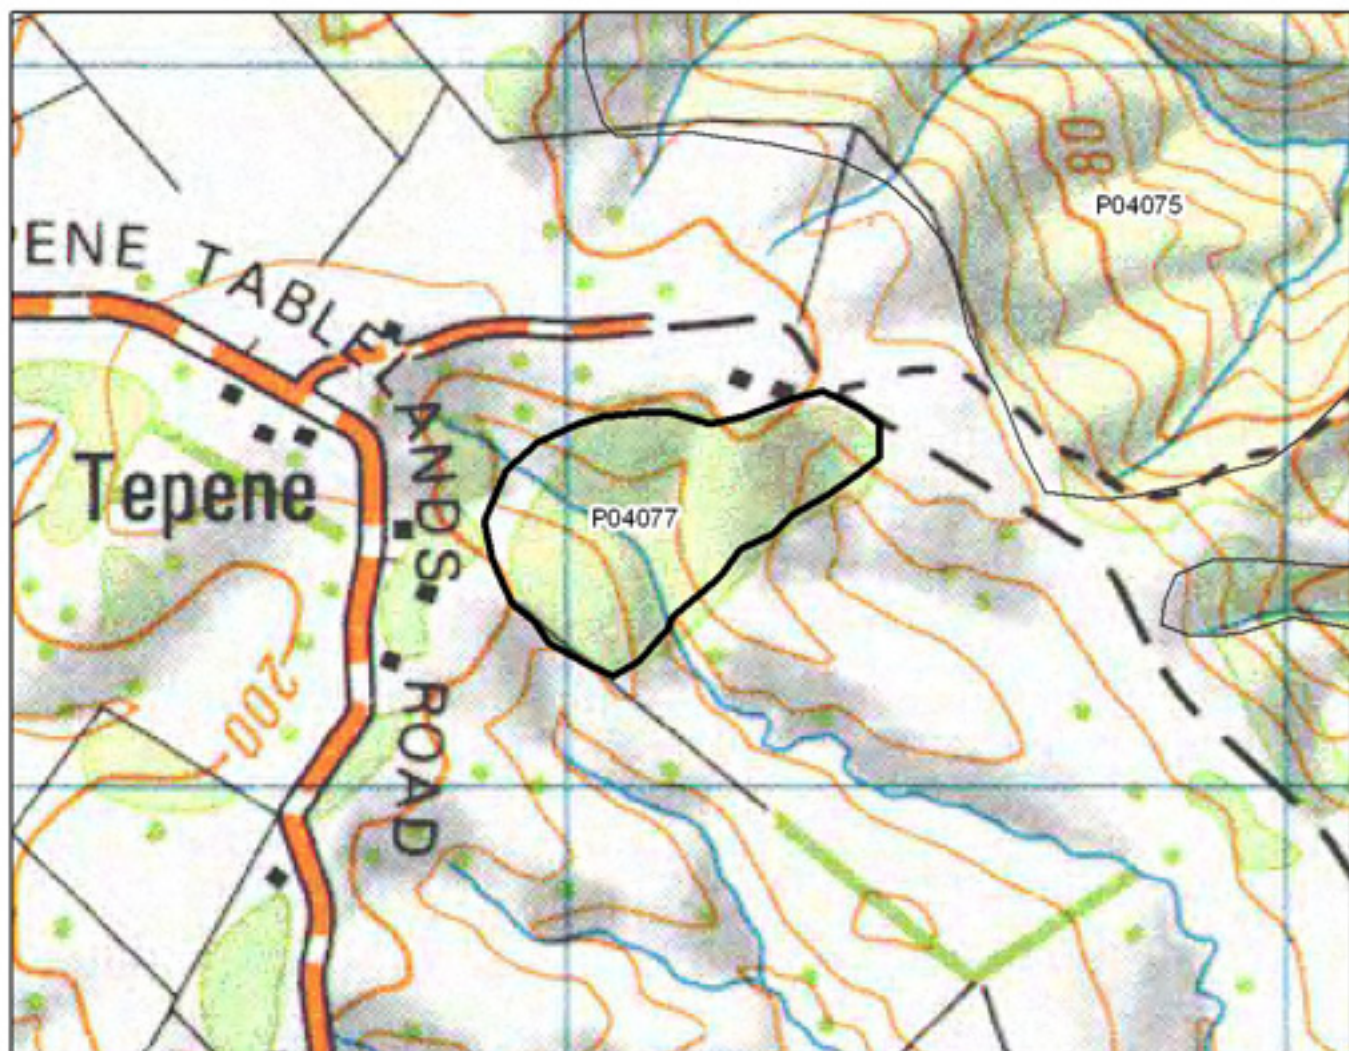

## P04076 Maturi, Waiaua Bays & Estuary

0 250 500 1,000 Metres

S= Shrubland  
 F= Forest  
 W= Wetland  
 E= Estuarine

### P04077 Tepene Bush

0 62.5 125 250 Metres

S= Shrubland  
F= Forest  
W= Wetland  
E= Estuarine

## P04078 Mahimahi

0 250 500 1,000 Metres

S= Shrubland  
 F= Forest  
 W= Wetland  
 E= Estuarine

**P04079 Popo Scenic Reserve**

- S= Shrubland
- F= Forest
- W= Wetland
- E= Estuarine

**P04080 Hauriri Rd**