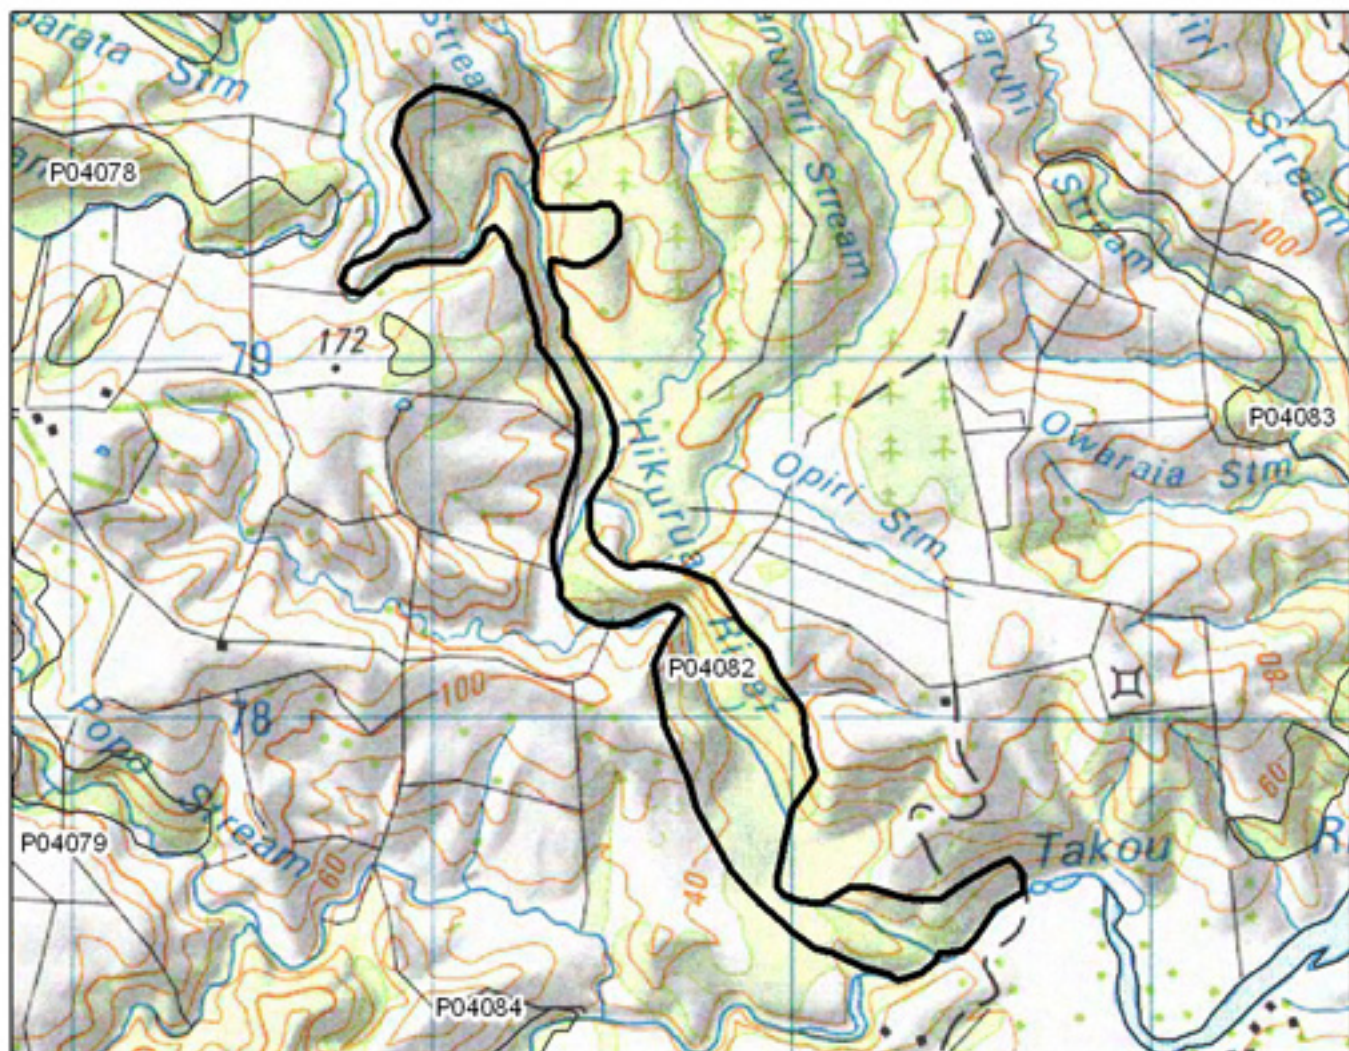

- S= Shrubland
- F= Forest
- W= Wetland
- E= Estuarine

**P04081 Lonsdale Park**

- S= Shrubland
- F= Forest
- W= Wetland
- E= Estuarine

**P04082 Omahanui**

- S= Shrubland
- F= Forest
- W= Wetland
- E= Estuarine

### P04083 Takou Bay Estuary & Environs

- S= Shrubland
- F= Forest
- W= Wetland
- E= Estuarine

## P04084 Takou Stream Bush

0 375 750 1,500 Metres

S= Shrubland  
 F= Forest  
 W= Wetland  
 E= Estuarine