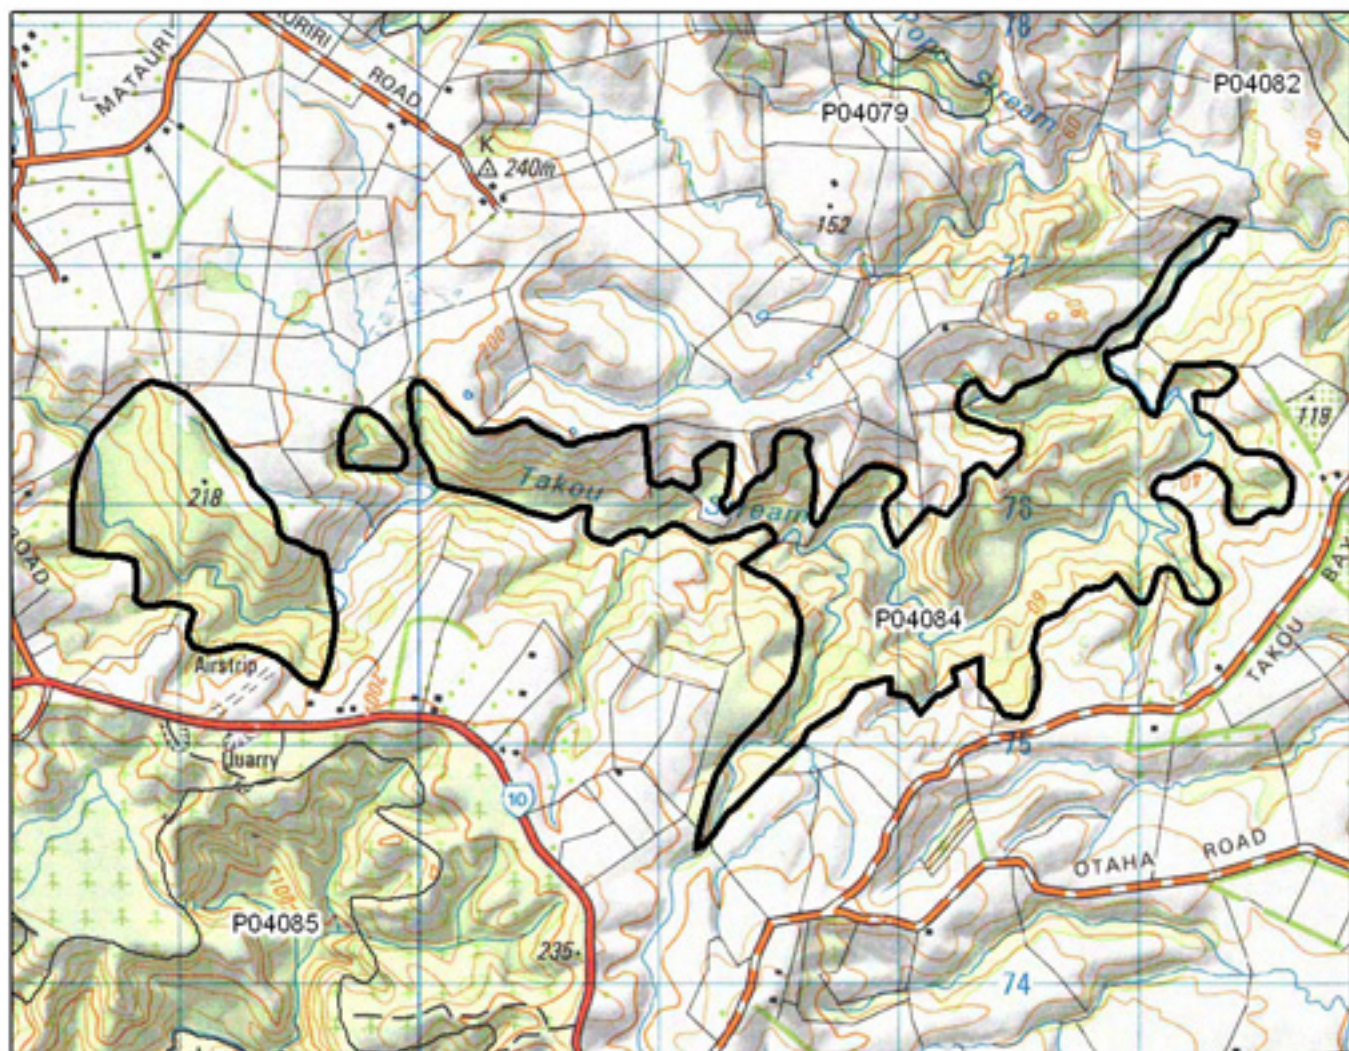

- S= Shrubland
- F= Forest
- W= Wetland
- E= Estuarine

**P04081 Lonsdale Park**

- S= Shrubland
- F= Forest
- W= Wetland
- E= Estuarine

**P04082 Omahanui**

- S= Shrubland
- F= Forest
- W= Wetland
- E= Estuarine

### P04083 Takou Bay Estuary & Environs

- S= Shrubland
- F= Forest
- W= Wetland
- E= Estuarine

## P04084 Takou Stream Bush

0 375 750 1,500 Metres

S= Shrubland  
 F= Forest  
 W= Wetland  
 E= Estuarine

### P04086 Upper Tahoranui Valley

- S= Shrubland
- F= Forest
- W= Wetland
- E= Estuarine