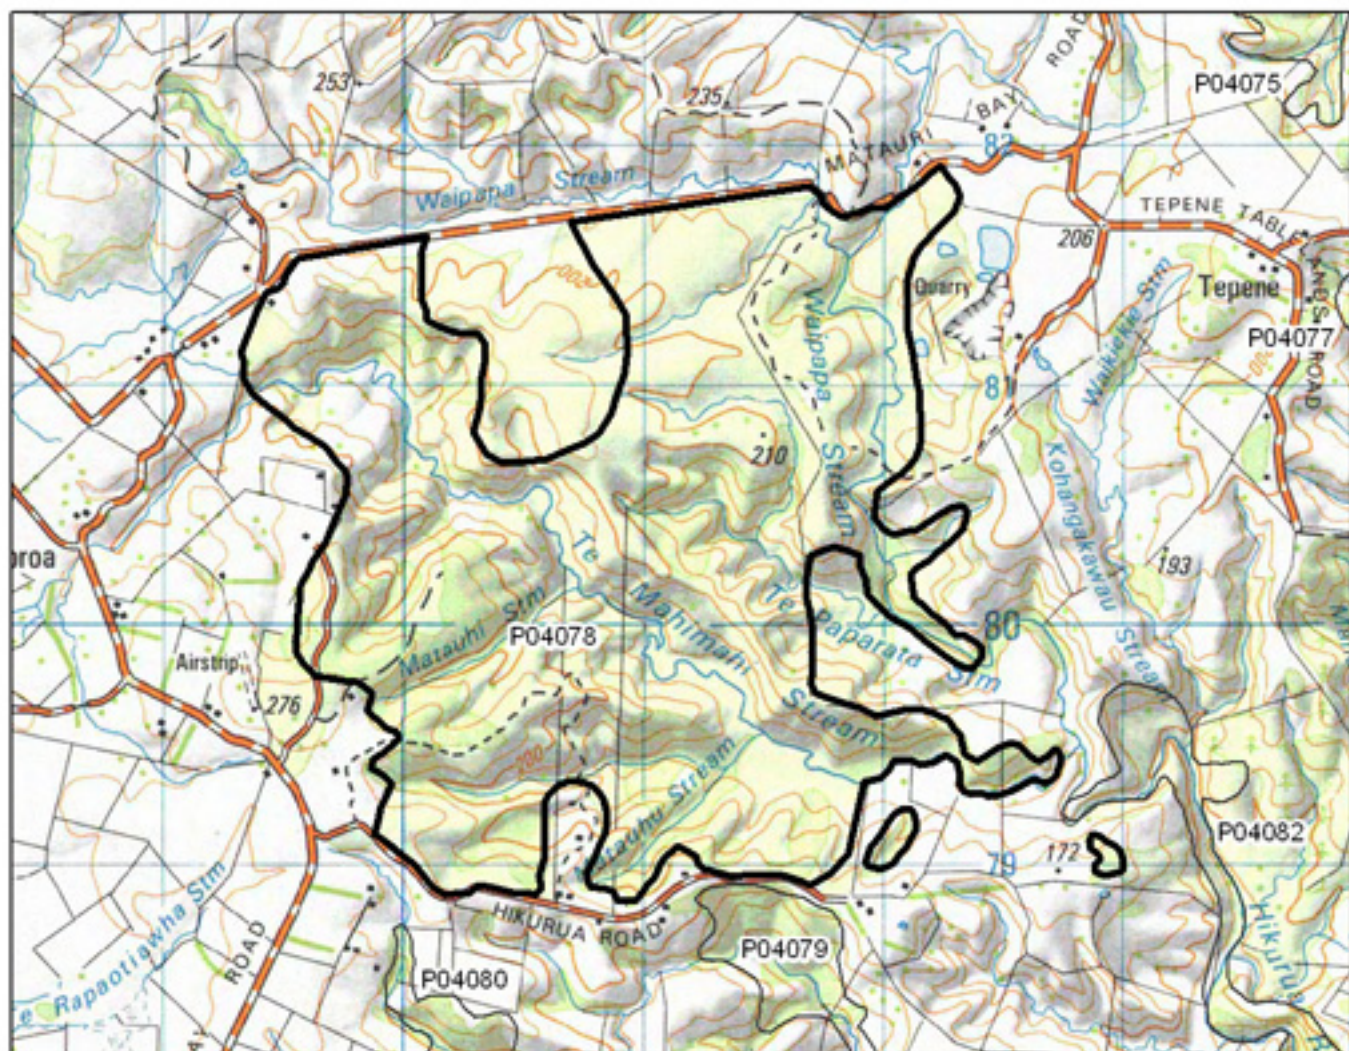

## P04076 Maturi, Waiaua Bays & Estuary

0 250 500 1,000 Metres

S= Shrubland  
 F= Forest  
 W= Wetland  
 E= Estuarine

### P04077 Tepene Bush

0 62.5 125 250 Metres

S= Shrubland  
F= Forest  
W= Wetland  
E= Estuarine

## P04084 Takou Stream Bush

0 375 750 1,500 Metres

S= Shrubland  
 F= Forest  
 W= Wetland  
 E= Estuarine

### P04086 Upper Tahoranui Valley

- S= Shrubland
- F= Forest
- W= Wetland
- E= Estuarine