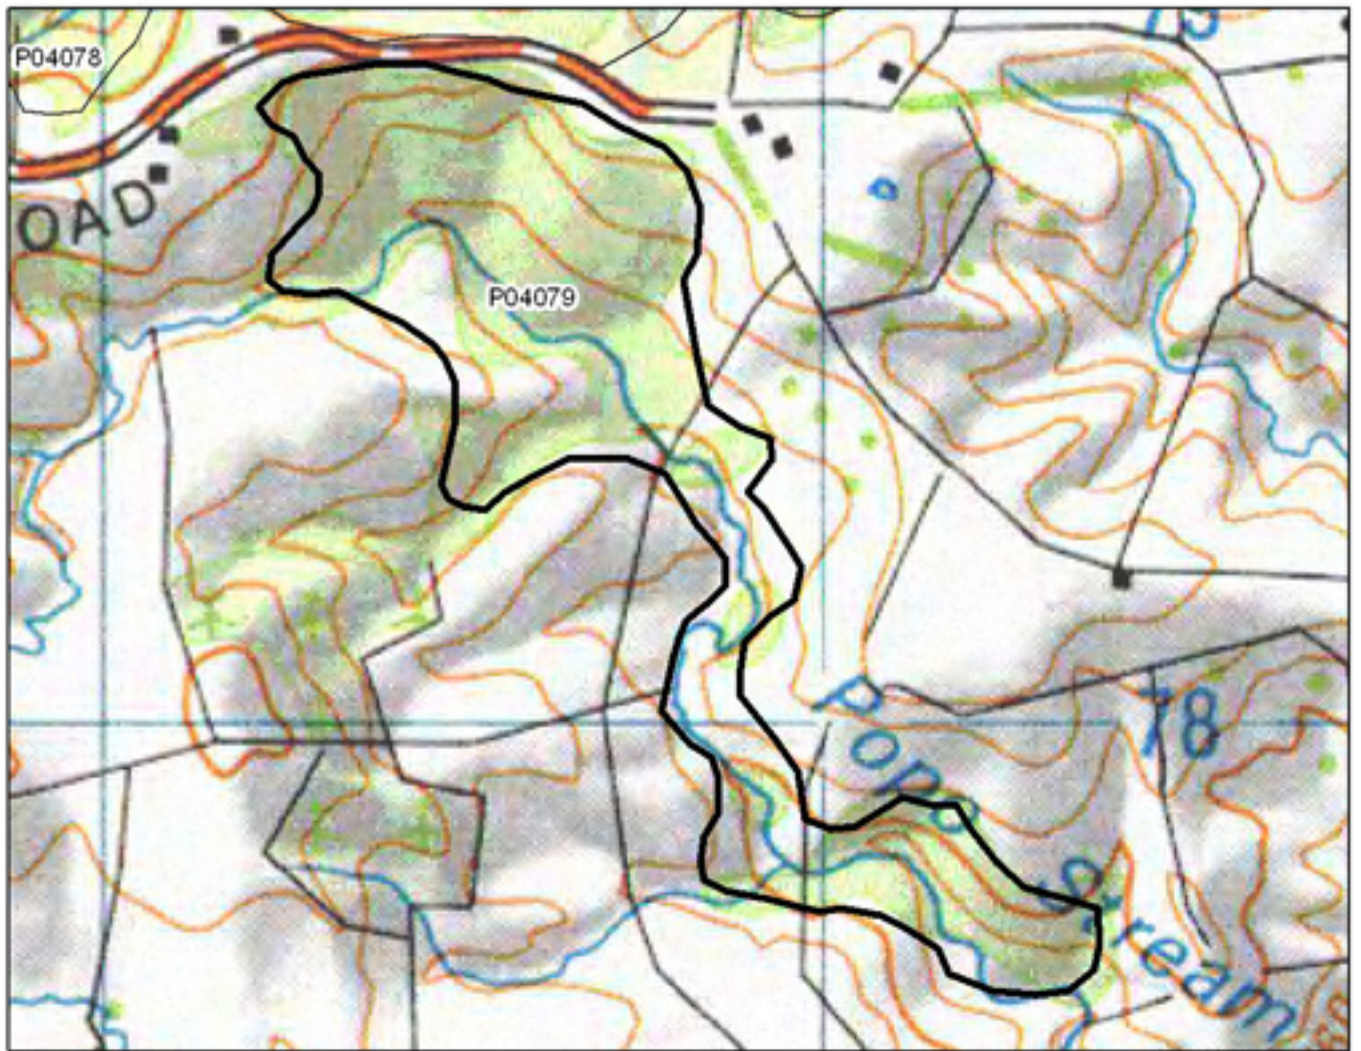

### P04077 Tepene Bush

0 62.5 125 250 Metres

S= Shrubland  
F= Forest  
W= Wetland  
E= Estuarine

## P04078 Mahimahi

0 250 500 1,000 Metres

S= Shrubland  
 F= Forest  
 W= Wetland  
 E= Estuarine

**P04079 Popo Scenic Reserve**

- S= Shrubland
- F= Forest
- W= Wetland
- E= Estuarine

**P04080 Hauriri Rd**

- S= Shrubland
- F= Forest
- W= Wetland
- E= Estuarine

**P04081 Lonsdale Park**

- S= Shrubland
- F= Forest
- W= Wetland
- E= Estuarine

**P04082 Omahanui**

- S= Shrubland
- F= Forest
- W= Wetland
- E= Estuarine