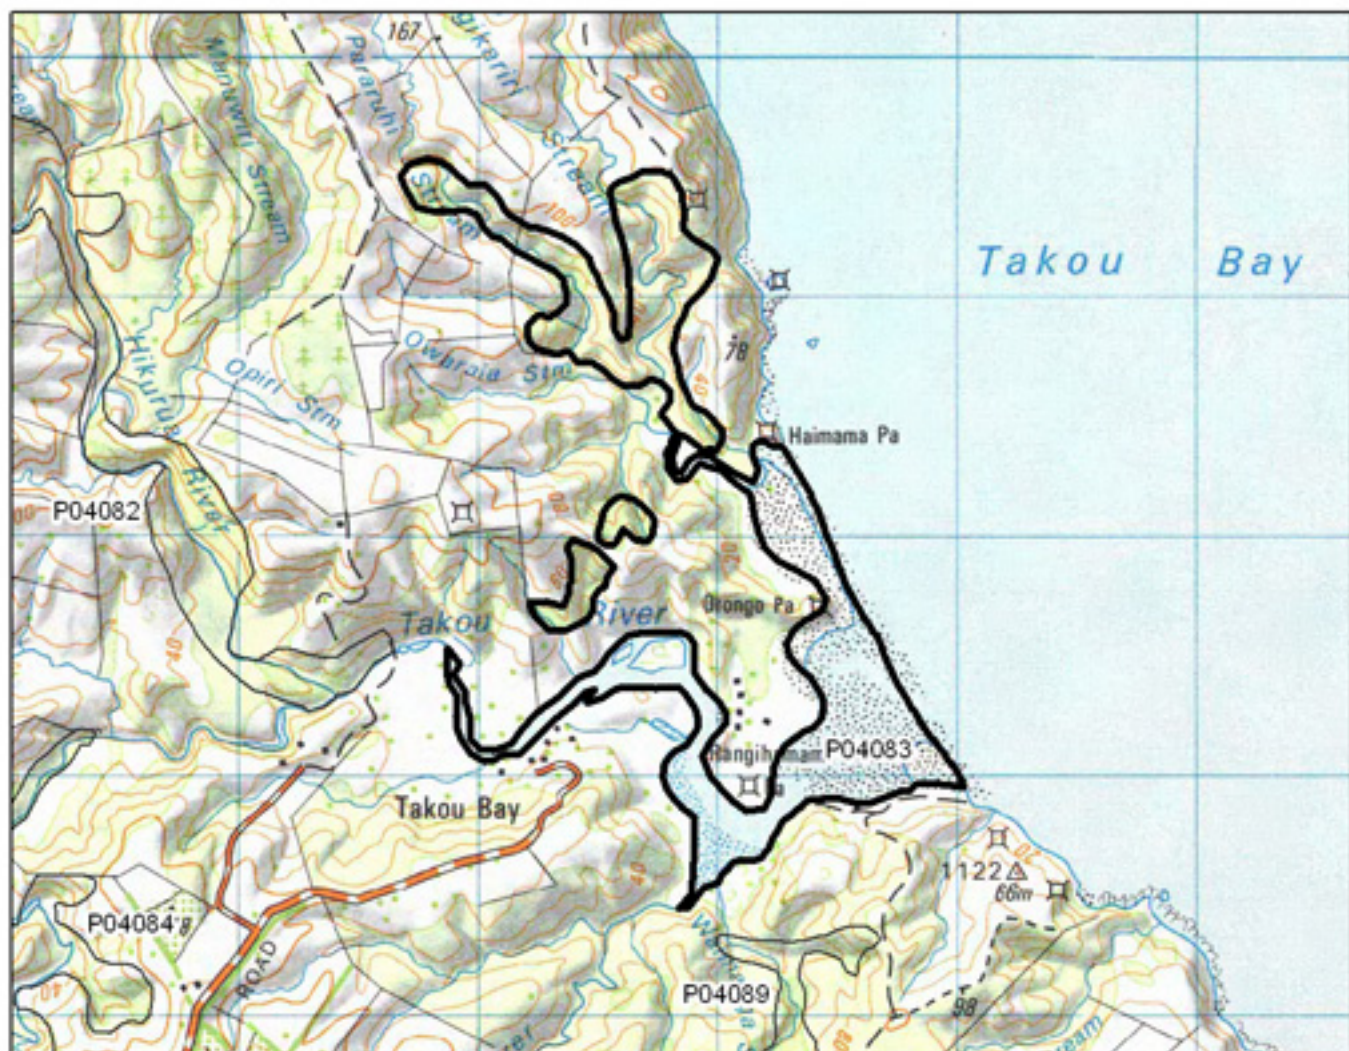

- S= Shrubland
- F= Forest
- W= Wetland
- E= Estuarine

**P04081 Lonsdale Park**

- S= Shrubland
- F= Forest
- W= Wetland
- E= Estuarine

**P04082 Omahanui**

- S= Shrubland
- F= Forest
- W= Wetland
- E= Estuarine

### P04083 Takou Bay Estuary & Environs

- S= Shrubland
- F= Forest
- W= Wetland
- E= Estuarine

## P04084 Takou Stream Bush

0 375 750 1,500 Metres

S= Shrubland  
 F= Forest  
 W= Wetland  
 E= Estuarine

### P04086 Upper Tahoranui Valley

- S= Shrubland
- F= Forest
- W= Wetland
- E= Estuarine