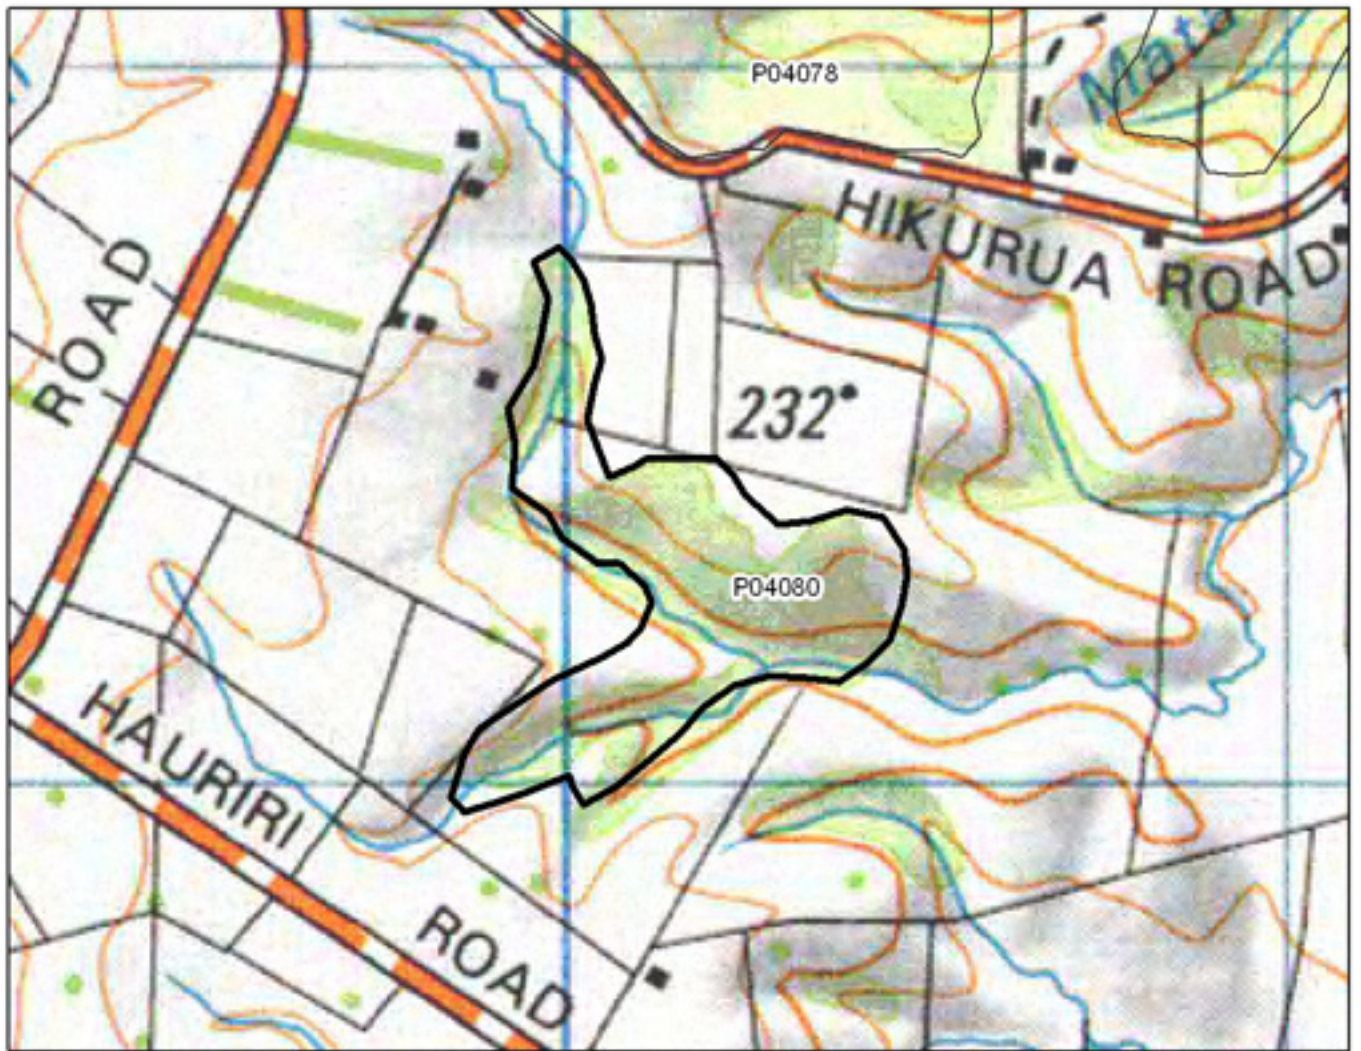

## P04078 Mahimahi

0 250 500 1,000 Metres

S= Shrubland  
 F= Forest  
 W= Wetland  
 E= Estuarine

**P04079 Popo Scenic Reserve**

- S= Shrubland
- F= Forest
- W= Wetland
- E= Estuarine

**P04080 Hauriri Rd**

- S= Shrubland
- F= Forest
- W= Wetland
- E= Estuarine

**P04081 Lonsdale Park**

- S= Shrubland
- F= Forest
- W= Wetland
- E= Estuarine

**P04082 Omahanui**

- S= Shrubland
- F= Forest
- W= Wetland
- E= Estuarine