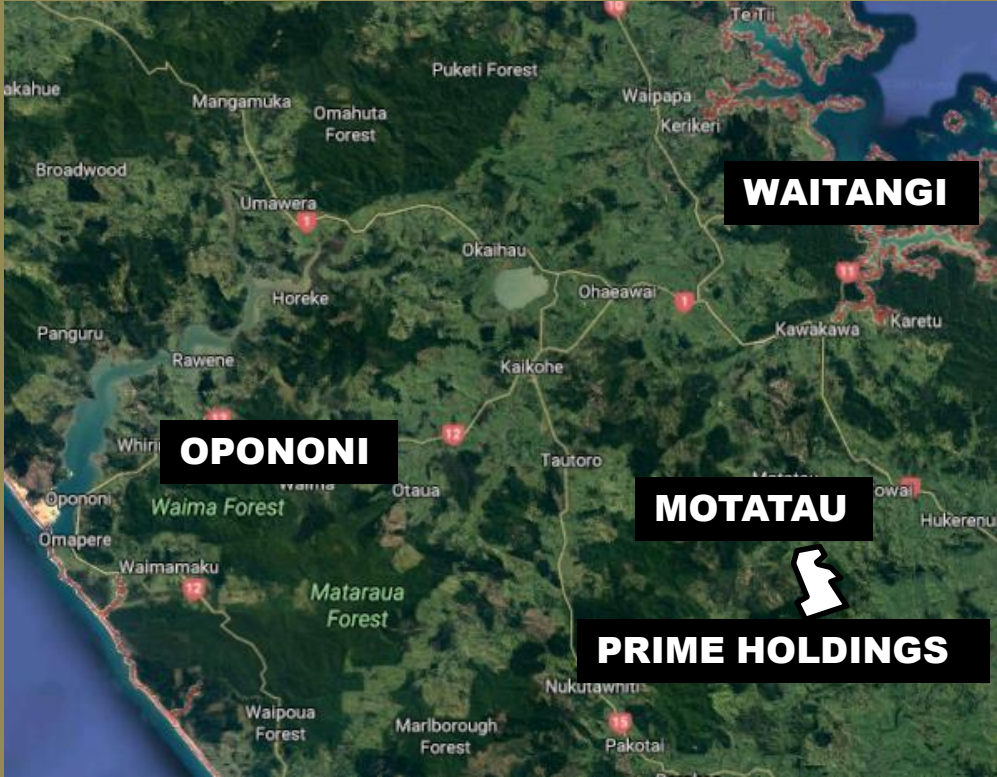

MATAURANGA MAORI

@ PRIME HOLDINGS, MOTATAU

KO WAI MATOU?

TE TAI TOKERAU

NO HEA MATOU?

WAITANGI

OPONONI

MOTATAU

PRIME HOLDINGS

Kaua e tūraki nga rakau i nga tahataha wai

Don't cut down trees on the banks of waterways

ARAPERA PRIME

AFTER

Ki te mea koe e kore oti i a koe tetahi mahi, ka mana tuturu tena korero

If you think you cannot do something, you will make those words true