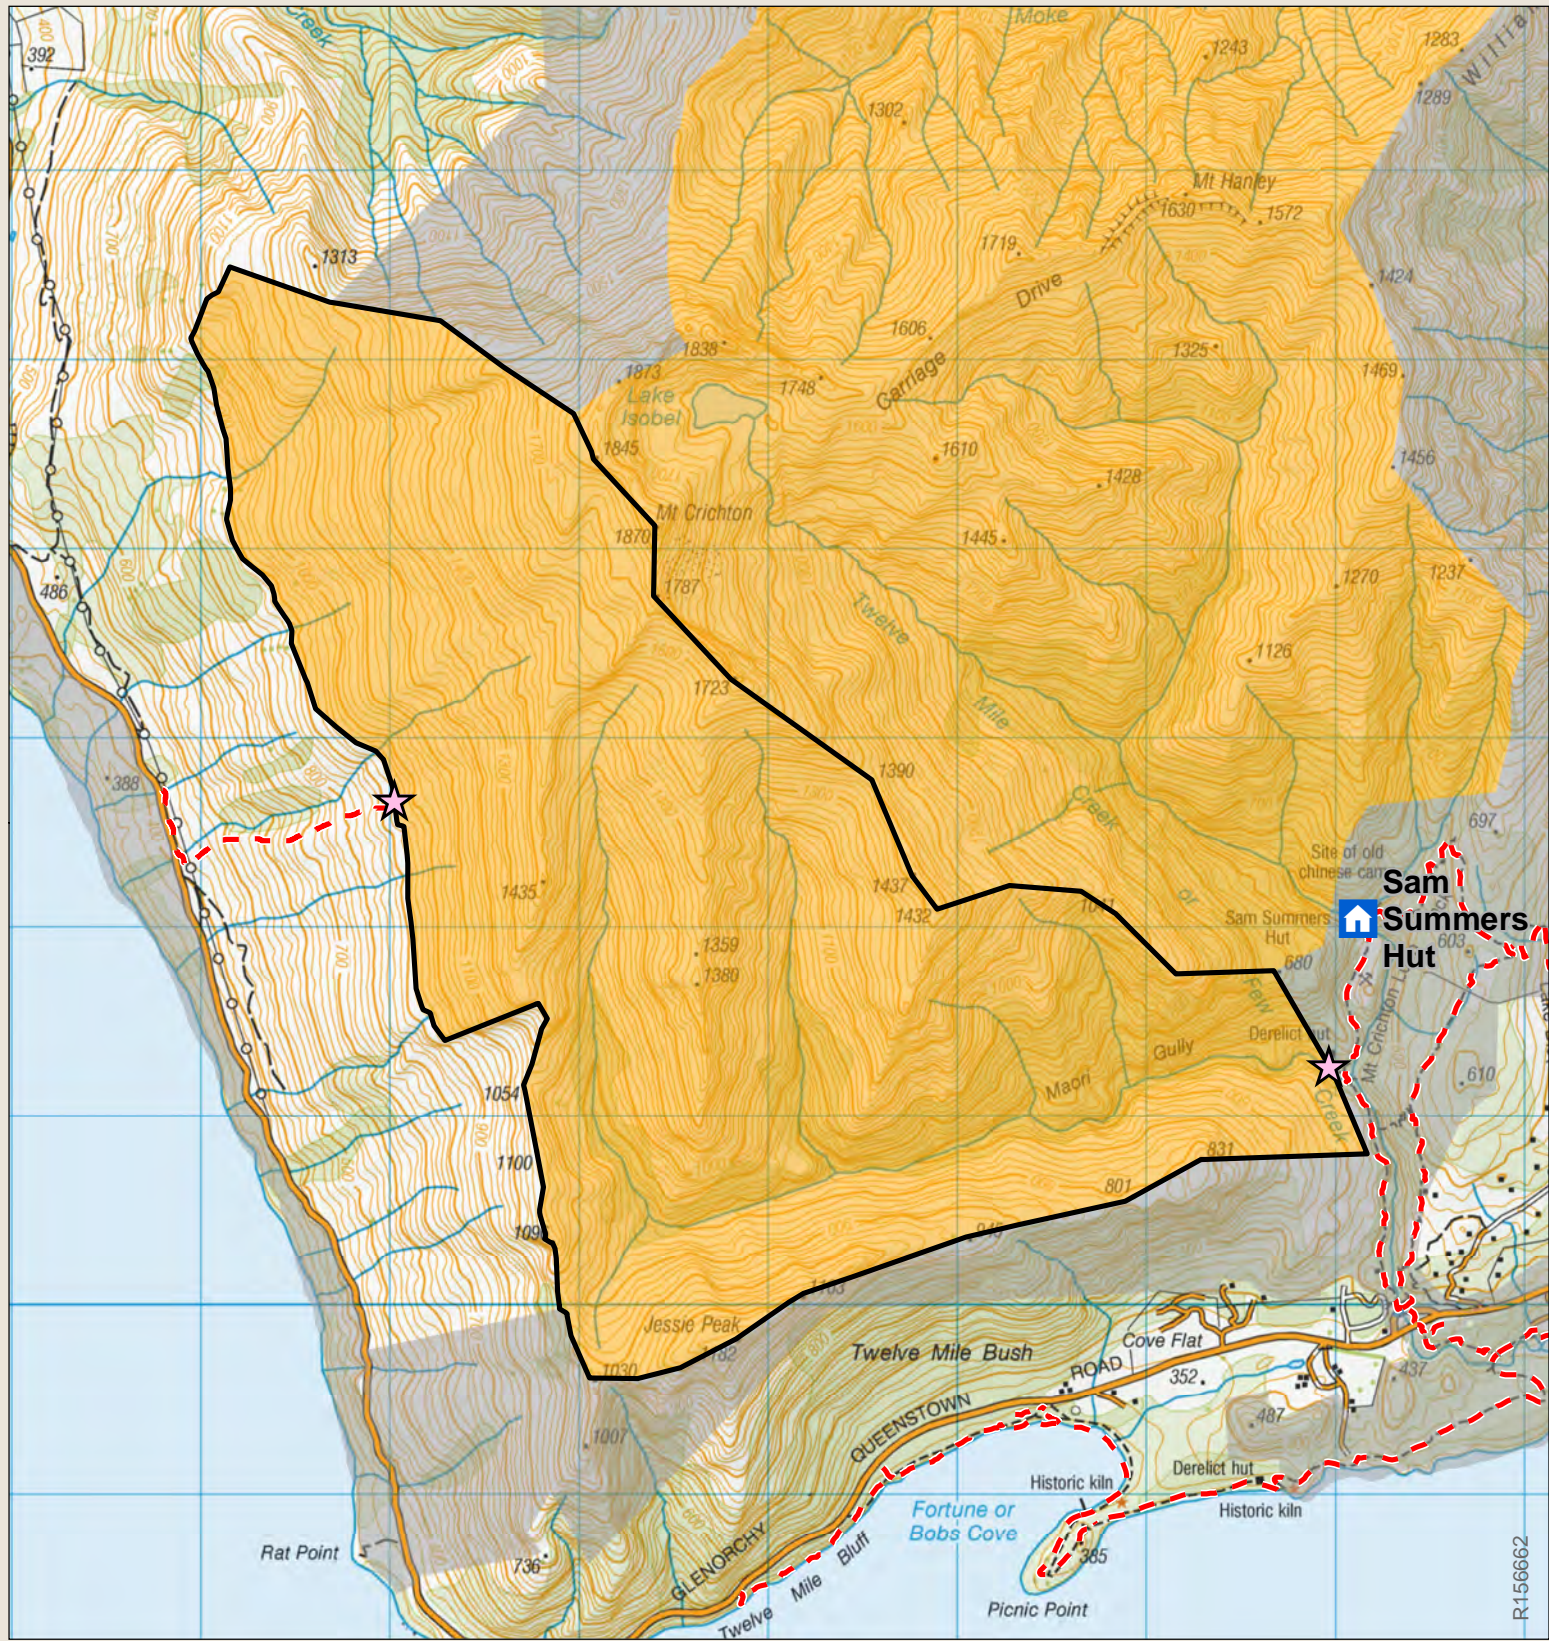

# Mount Creighton Maori Gully

Check your permit and the DOC website for conditions that may apply to this area: [www.doc.govt.nz/hunting](http://www.doc.govt.nz/hunting)

This map is a guide only and should not be used for navigational purposes. We recommend NZTopo50 series map(s)

- Boundary of this hunting block
- Access point - described on DOC website
- DOC Hut
- Hunting is permitted
- Hunting is restricted
- Hunting is prohibited
- Other public conservation land
- DOC tracks - dog or firearm conditions may apply
- Tracks
- 4WD