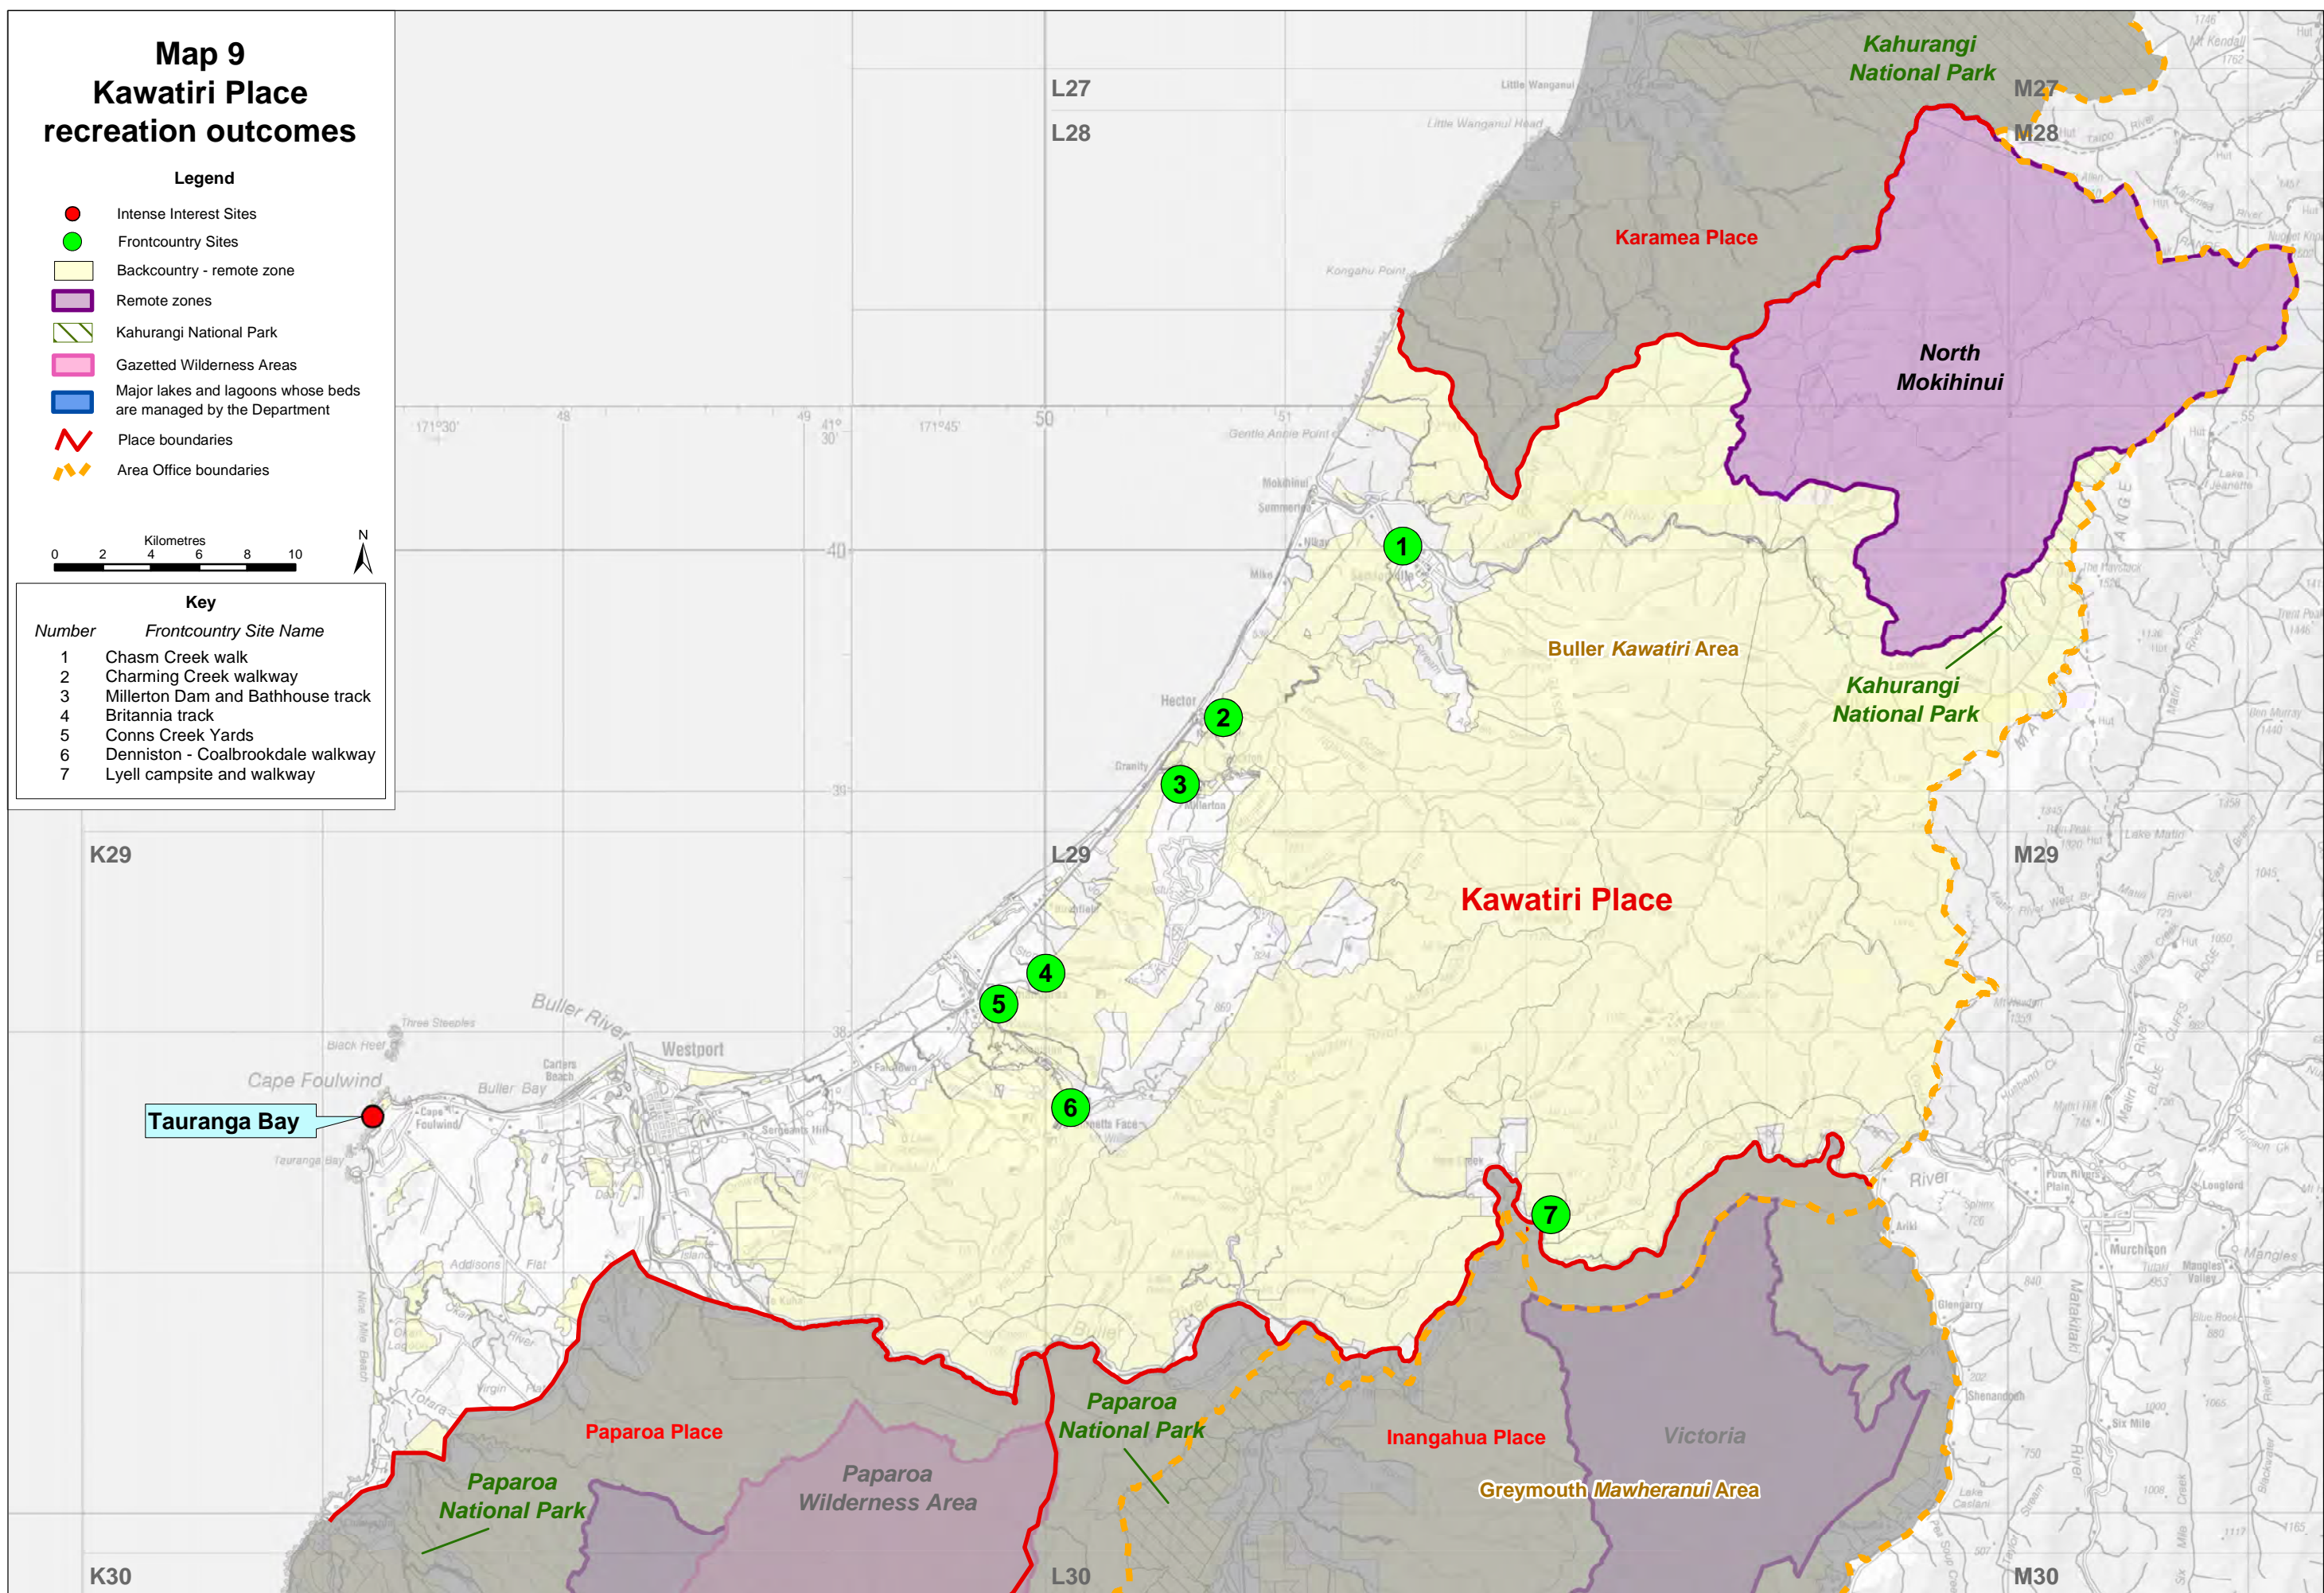

# Map 9 Kawatiri Place recreation outcomes

## Legend

- Intense Interest Sites
- Frontcountry Sites
- Backcountry - remote zone
- Remote zones
- Kahurangi National Park
- Gazetted Wilderness Areas
- Major lakes and lagoons whose beds are managed by the Department
- ▬ Place boundaries
- ▬ Area Office boundaries

## Key

Number	Frontcountry Site Name
1	Chasm Creek walk
2	Charming Creek walkway
3	Millerton Dam and Bathhouse track
4	Britannia track
5	Conns Creek Yards
6	Denniston - Coalbrookdale walkway
7	Lyell campsite and walkway

**Tauranga Bay**

K29

L29

M29

K30

L30

M30