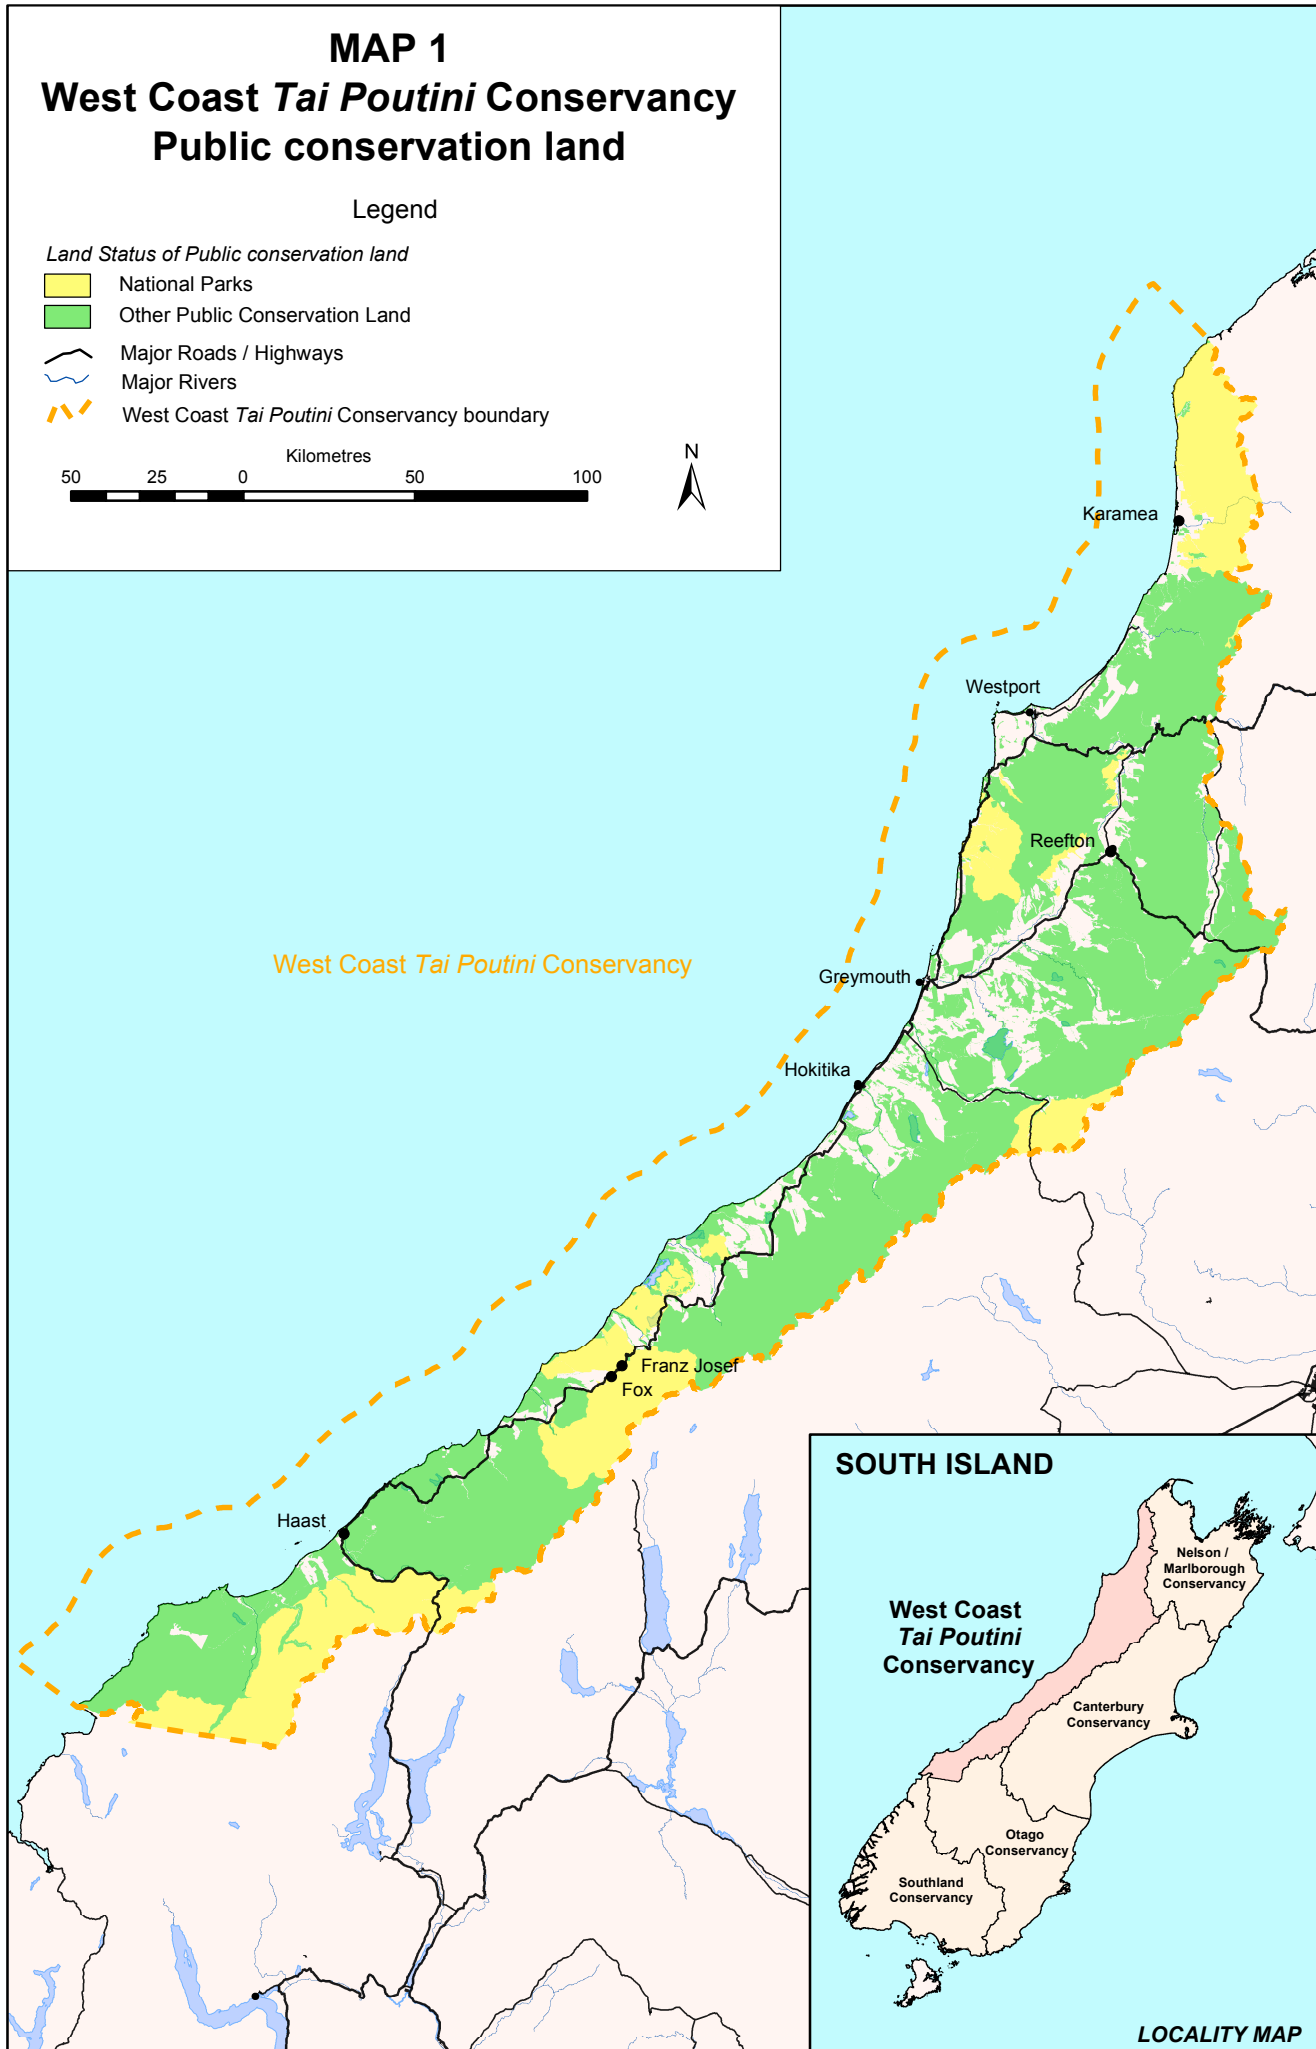

MAP 1

West Coast *Tai Poutini* Conservancy

Public conservation land

Legend

Land Status of Public conservation land

- National Parks
- Other Public Conservation Land
- Major Roads / Highways
- Major Rivers
- West Coast *Tai Poutini* Conservancy boundary

SOUTH ISLAND

West Coast *Tai Poutini* Conservancy

LOCALITY MAP