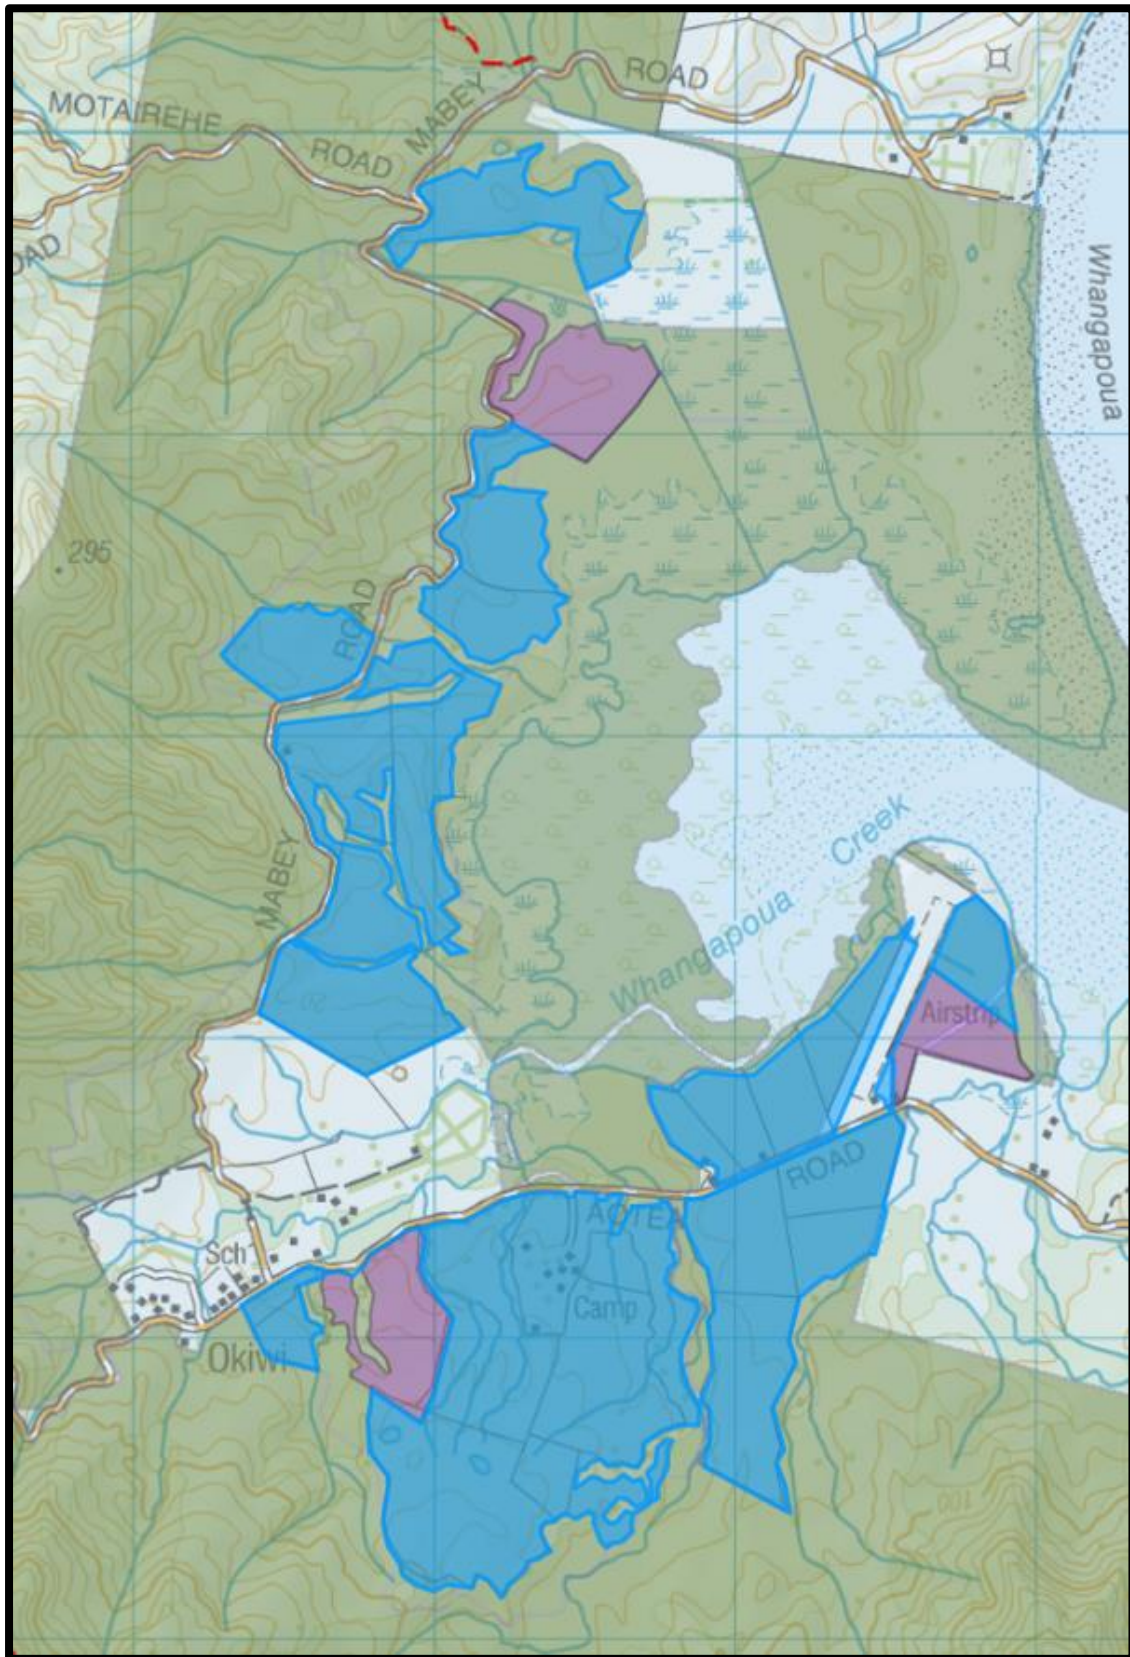

Land subject to EOI

Note: Purple areas are subject to treaty negotiations and will transfer as cultural redress. These previously grazed areas will no longer form part of the concession opportunity.