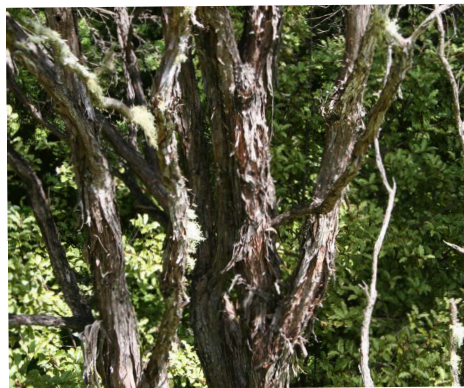

3. Mānuka/Tea tree

Leptospermum scoparium

A small tree common throughout NZ. Grows easily in open areas.

Leaves

Small, hard leaves with smooth edges. Feel spiky to touch.

Flowers

Small white flowers with 5 petals. Dark brown centres.

Seeds/seed capsules

Seed pods are round and bowl shaped. Can be grey-brown.

Bark

Flaky, messy looking brown bark.

Size

Up to 4 metres tall.

Select 'current page' in the print dialogue box

There are many other species of tea tree (e.g. Kanuka) that can look slightly different to Mānuka. See: www.doc.govt.nz for more information on these differences.