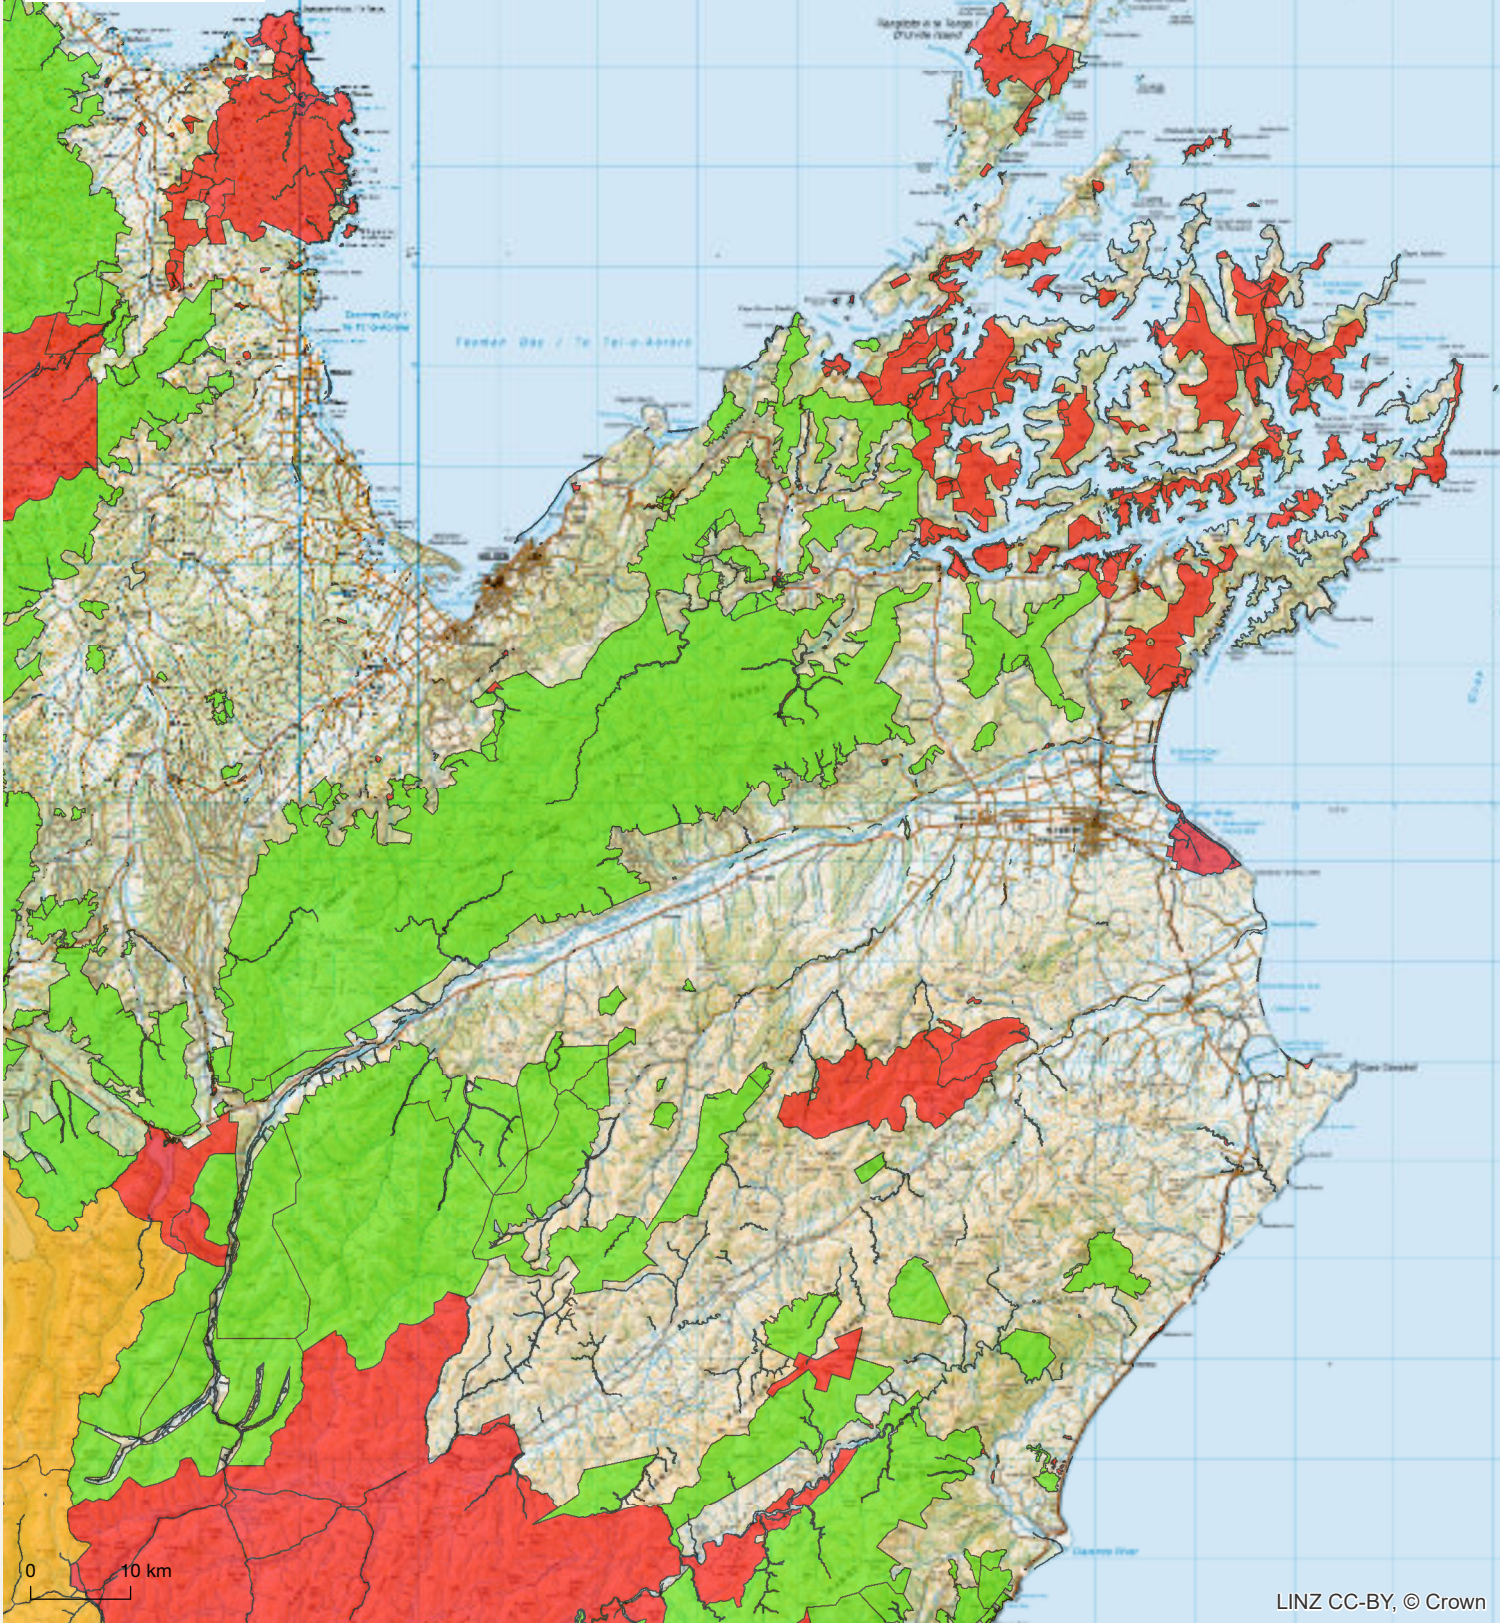

Provided to operators along with the signed officers report and permit for their information in advance of applying for permit (June 2023). This mapping does not provide any authorization for WARO activities at the locations and is for information only.

- Permitted
- Restricted
- Not permitted

LINZ CC-BY, © Crown

C:\GIS_Analysis\Projects\Tasks\Wild_Animal_Recovery\Operations\WARO_mapping\WARO_portrait_maps.mxd

Map 8 - Land assessment as approved by decision maker - WARO 2023

INFORMATION ONLY

This map is to inform and may be unsuitable for other purposes e.g. engineering, surveying, navigation. April 2024

New Zealand Government