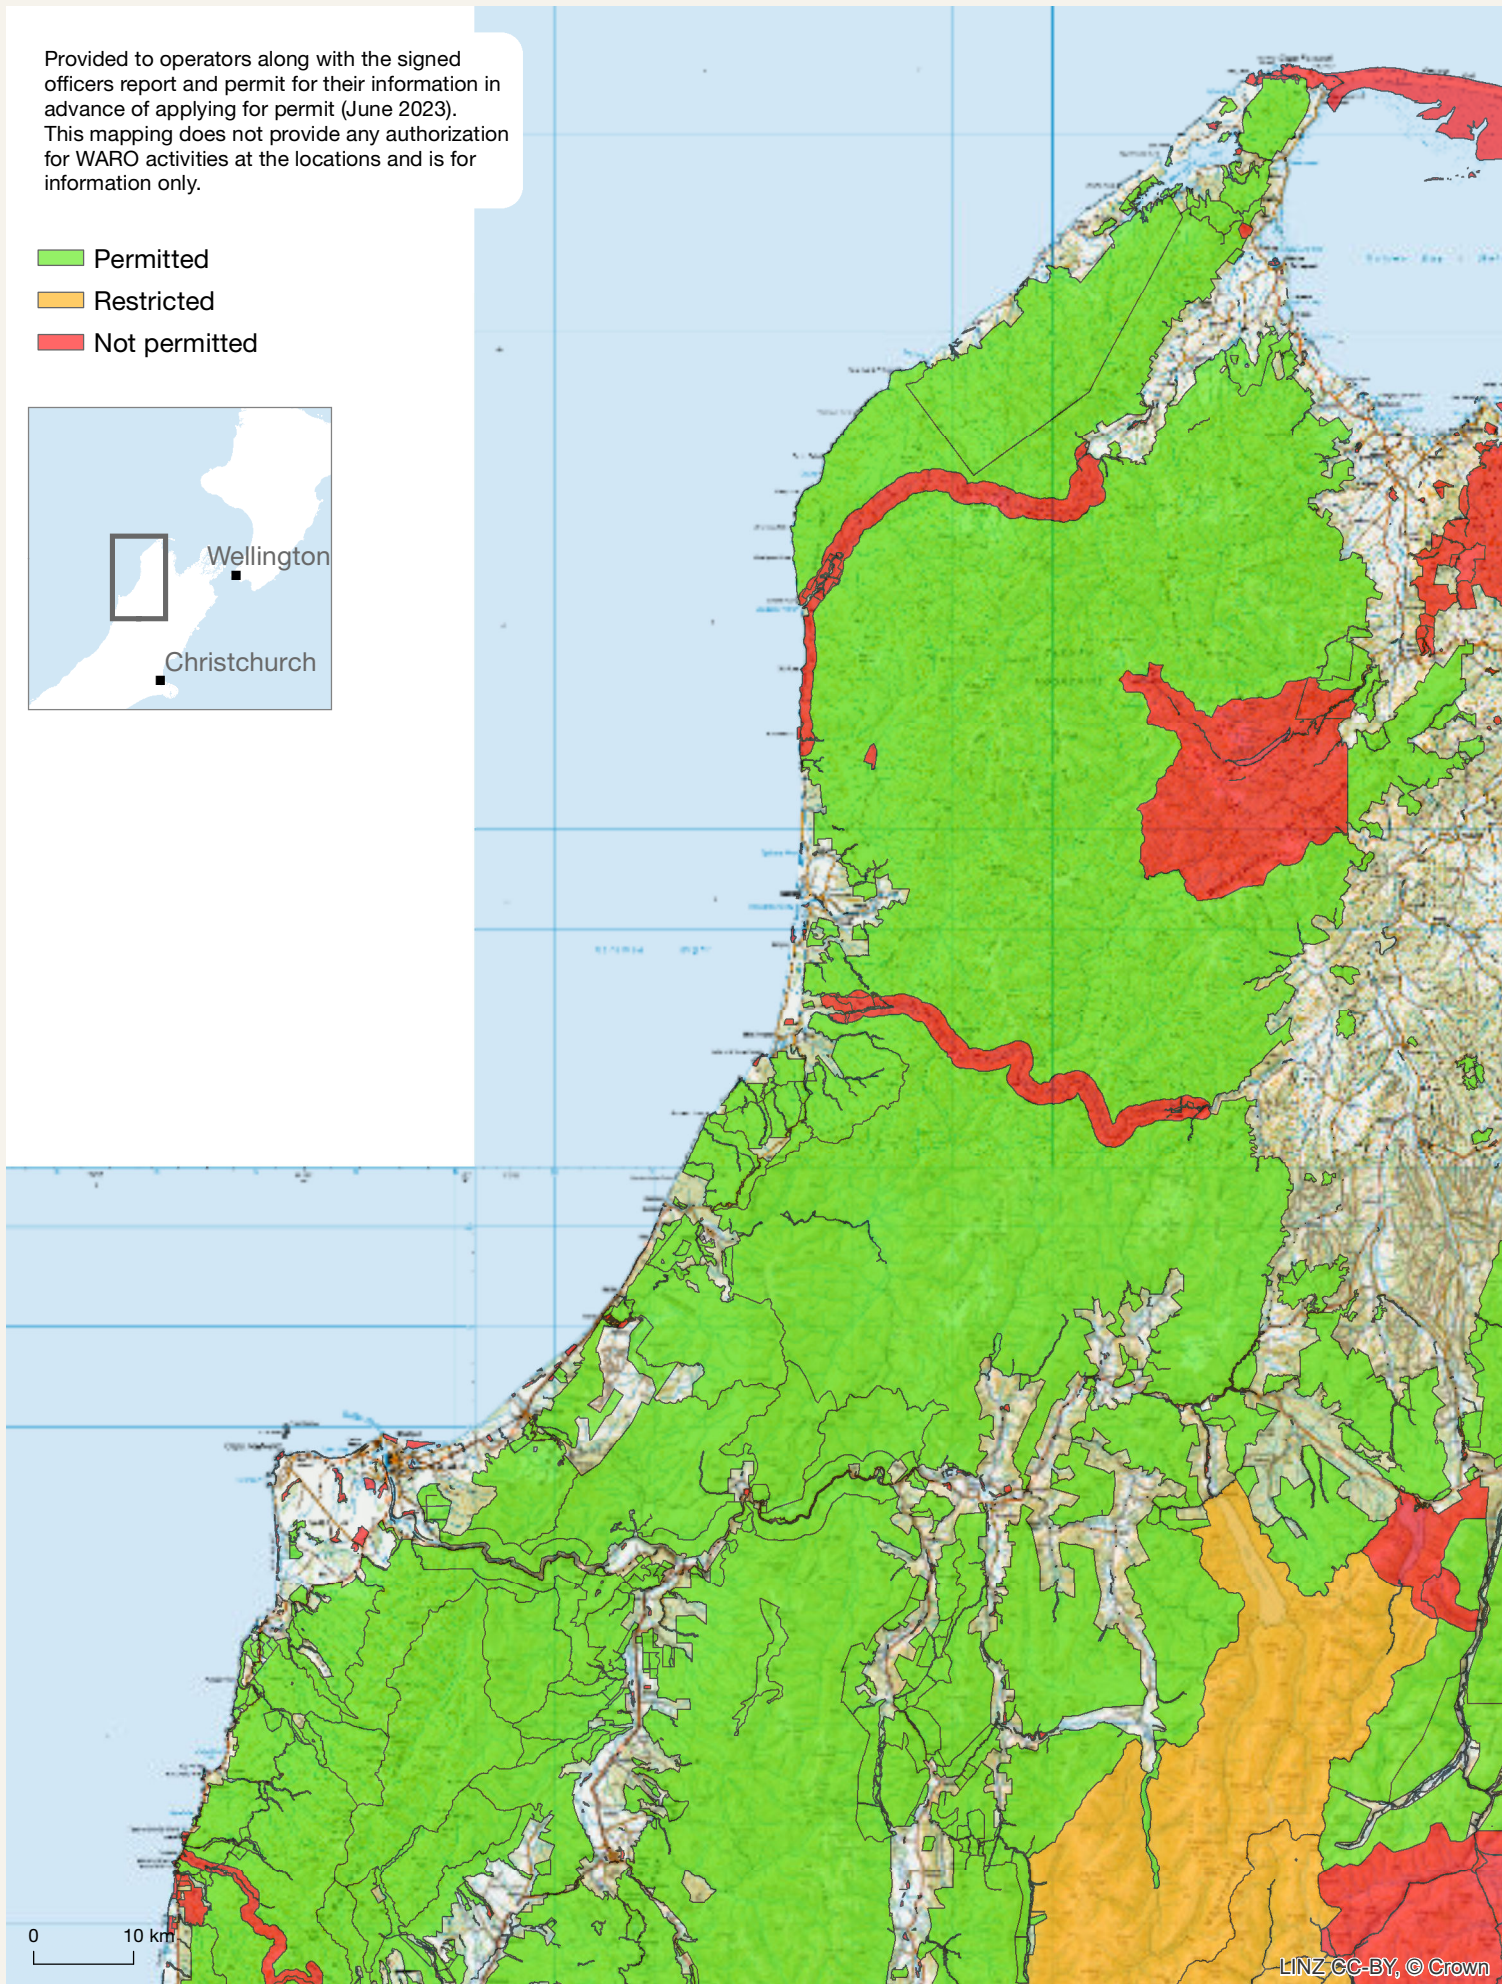

Provided to operators along with the signed officers report and permit for their information in advance of applying for permit (June 2023). This mapping does not provide any authorization for WARO activities at the locations and is for information only.

- Permitted
- Restricted
- Not permitted

LINZ CC-BY, © Crown