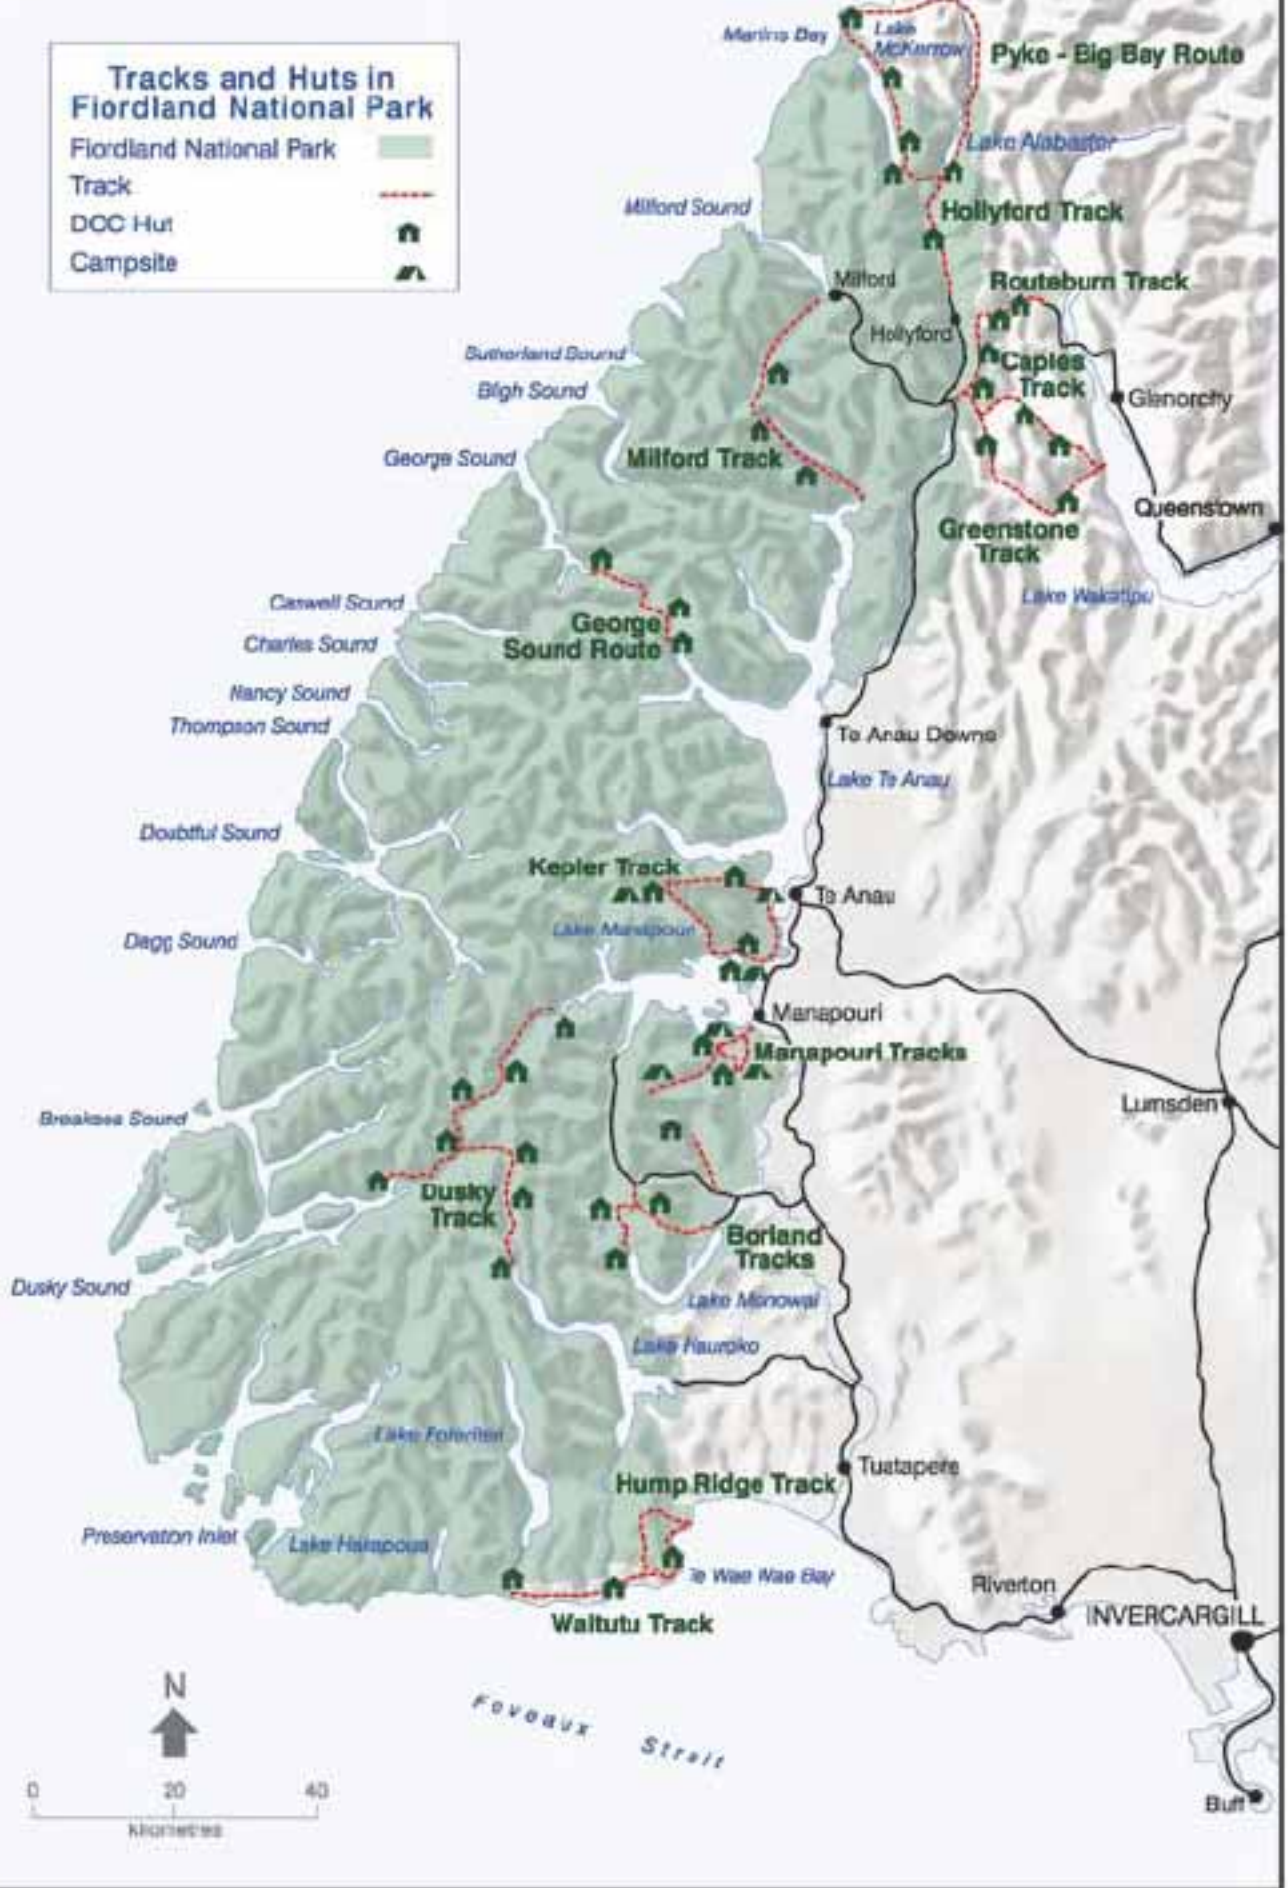

Tracks and Huts in Fiordland National Park

- Fiordland National Park 
- Track 
- DOC Hut 
- Campsite 

Merino Bay
 Lake McKerrrow
Pyke - Big Bay Route

Millford Sound
 Lake Alabaster
Hollyford Track

Milford
 Hollyford
Routeburn Track

Butherland Sound
 Bligh Sound
Caples Track
 Glenorchy

George Sound
Milford Track
Greenstone Track
 Lake Wakatipu
 Queenstown

Catwell Sound
 Charles Sound
George Sound Route

Nancy Sound
 Thompson Sound
 Doubtful Sound
 To Anau Downs
 Lake To Anau

Kepler Track
 Lake Manapouri
 To Anau

Degg Sound
 Manapouri
Manapouri Tracks

Breaksea Sound
Dusky Track
 Lumsden

Dusky Sound
Borland Tracks
 Lake Monowai
 Lake Hauripo

Lake Forester
Hump Ridge Track
 Tuatapere

Preservation Inlet
 Lake Hauripo
Waikutu Track
 Wae Wae Bay
 Riverton
INVERCARGILL

Foveaux Strait

Bluff