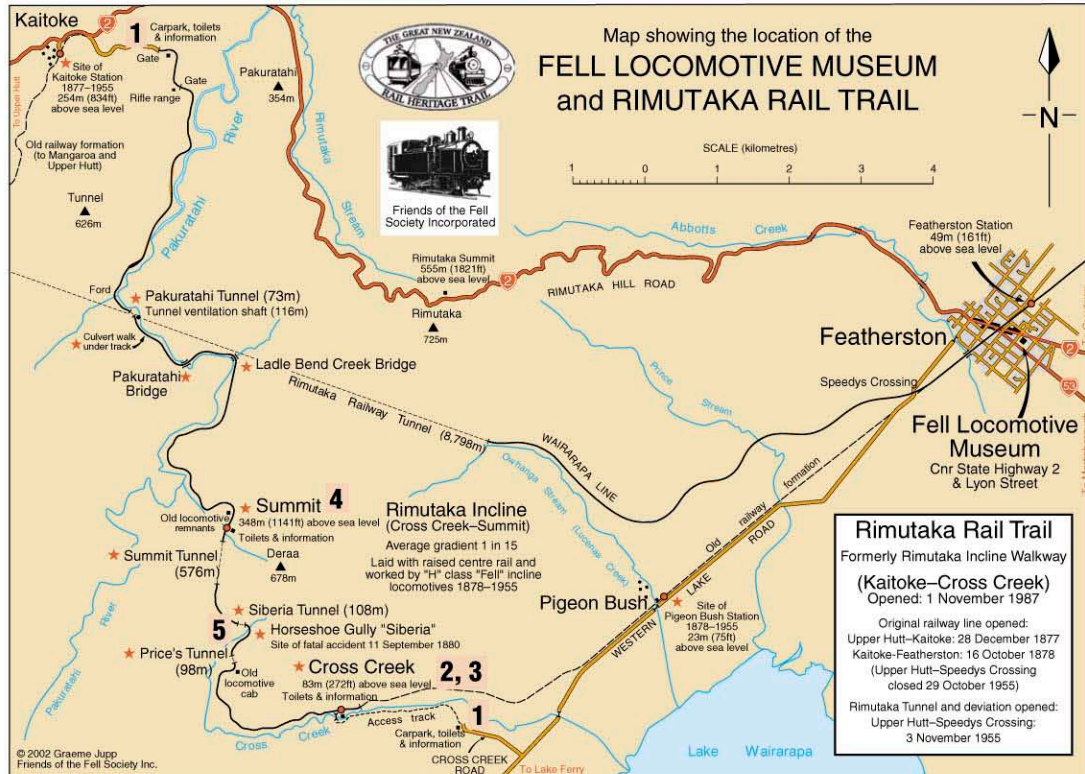

Rimutaka Incline Activity Cards

Study sites

1. Start/finish of Rail Trail
2. Cross Creek
3. Cross Creek
4. Summit
5. Siberia
6. No specific location

Rimutaka Incline activity cards

To the supervisor

As you lead your group on an exploration of the Rimutaka Incline, please ensure that the group stays together, treats the environment respectfully and takes the opportunity to absorb as much information as possible whilst enjoying this walk. These activity cards will help students to focus on the particular themes that link to pre-visit and post-visit studies at school.

The map on the reverse of this card identifies suitable sites to use each card .

TAKE ONLY INFORMATION – LEAVE ONLY FOOTPRINTS – REMOVE ONLY RUBBISH