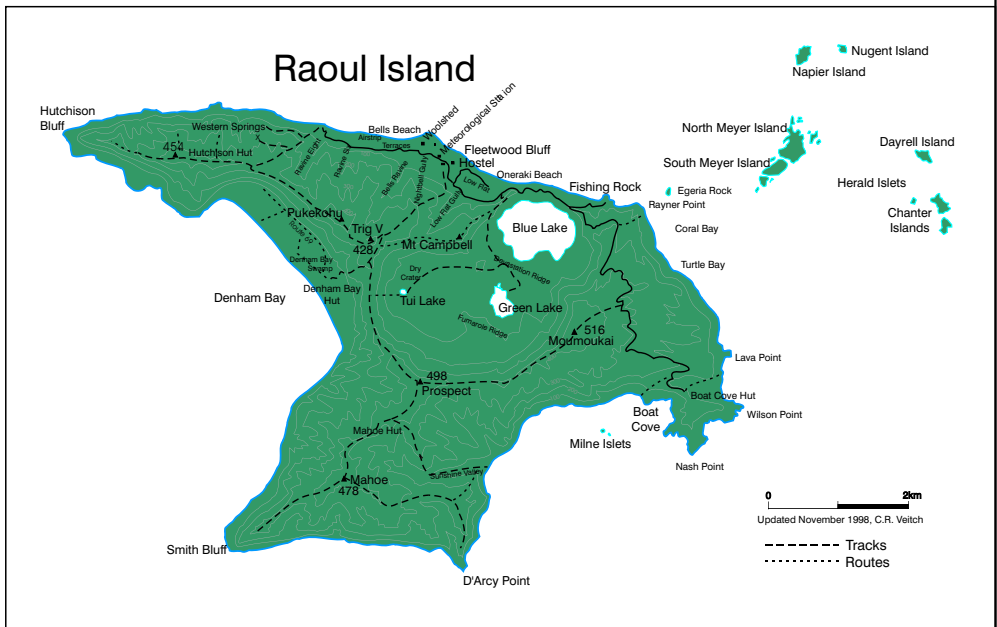

29° 10' S

Raoul  
29° 15' S 177° 55' W

29° 30' S

178° 00' W

177° 40' W

120 km

178° 40' W

178° 20' W

30° 10' S

Macauley  
30° 14' S 178° 50' W

30° 30' S

Curtis

# Auckland Conservancy Kermadec Islands Warkworth Area

0 50 Kilometres

179° 00' W

178° 40' W

120 km 248 km

31° 10' S

L'Esperance Rock  
31° 21' S 178° 50' W

31° 30' S

## Raoul Island

0 2km  
Updated November 1998, C.R. Veitch  
--- Tracks  
..... Routes