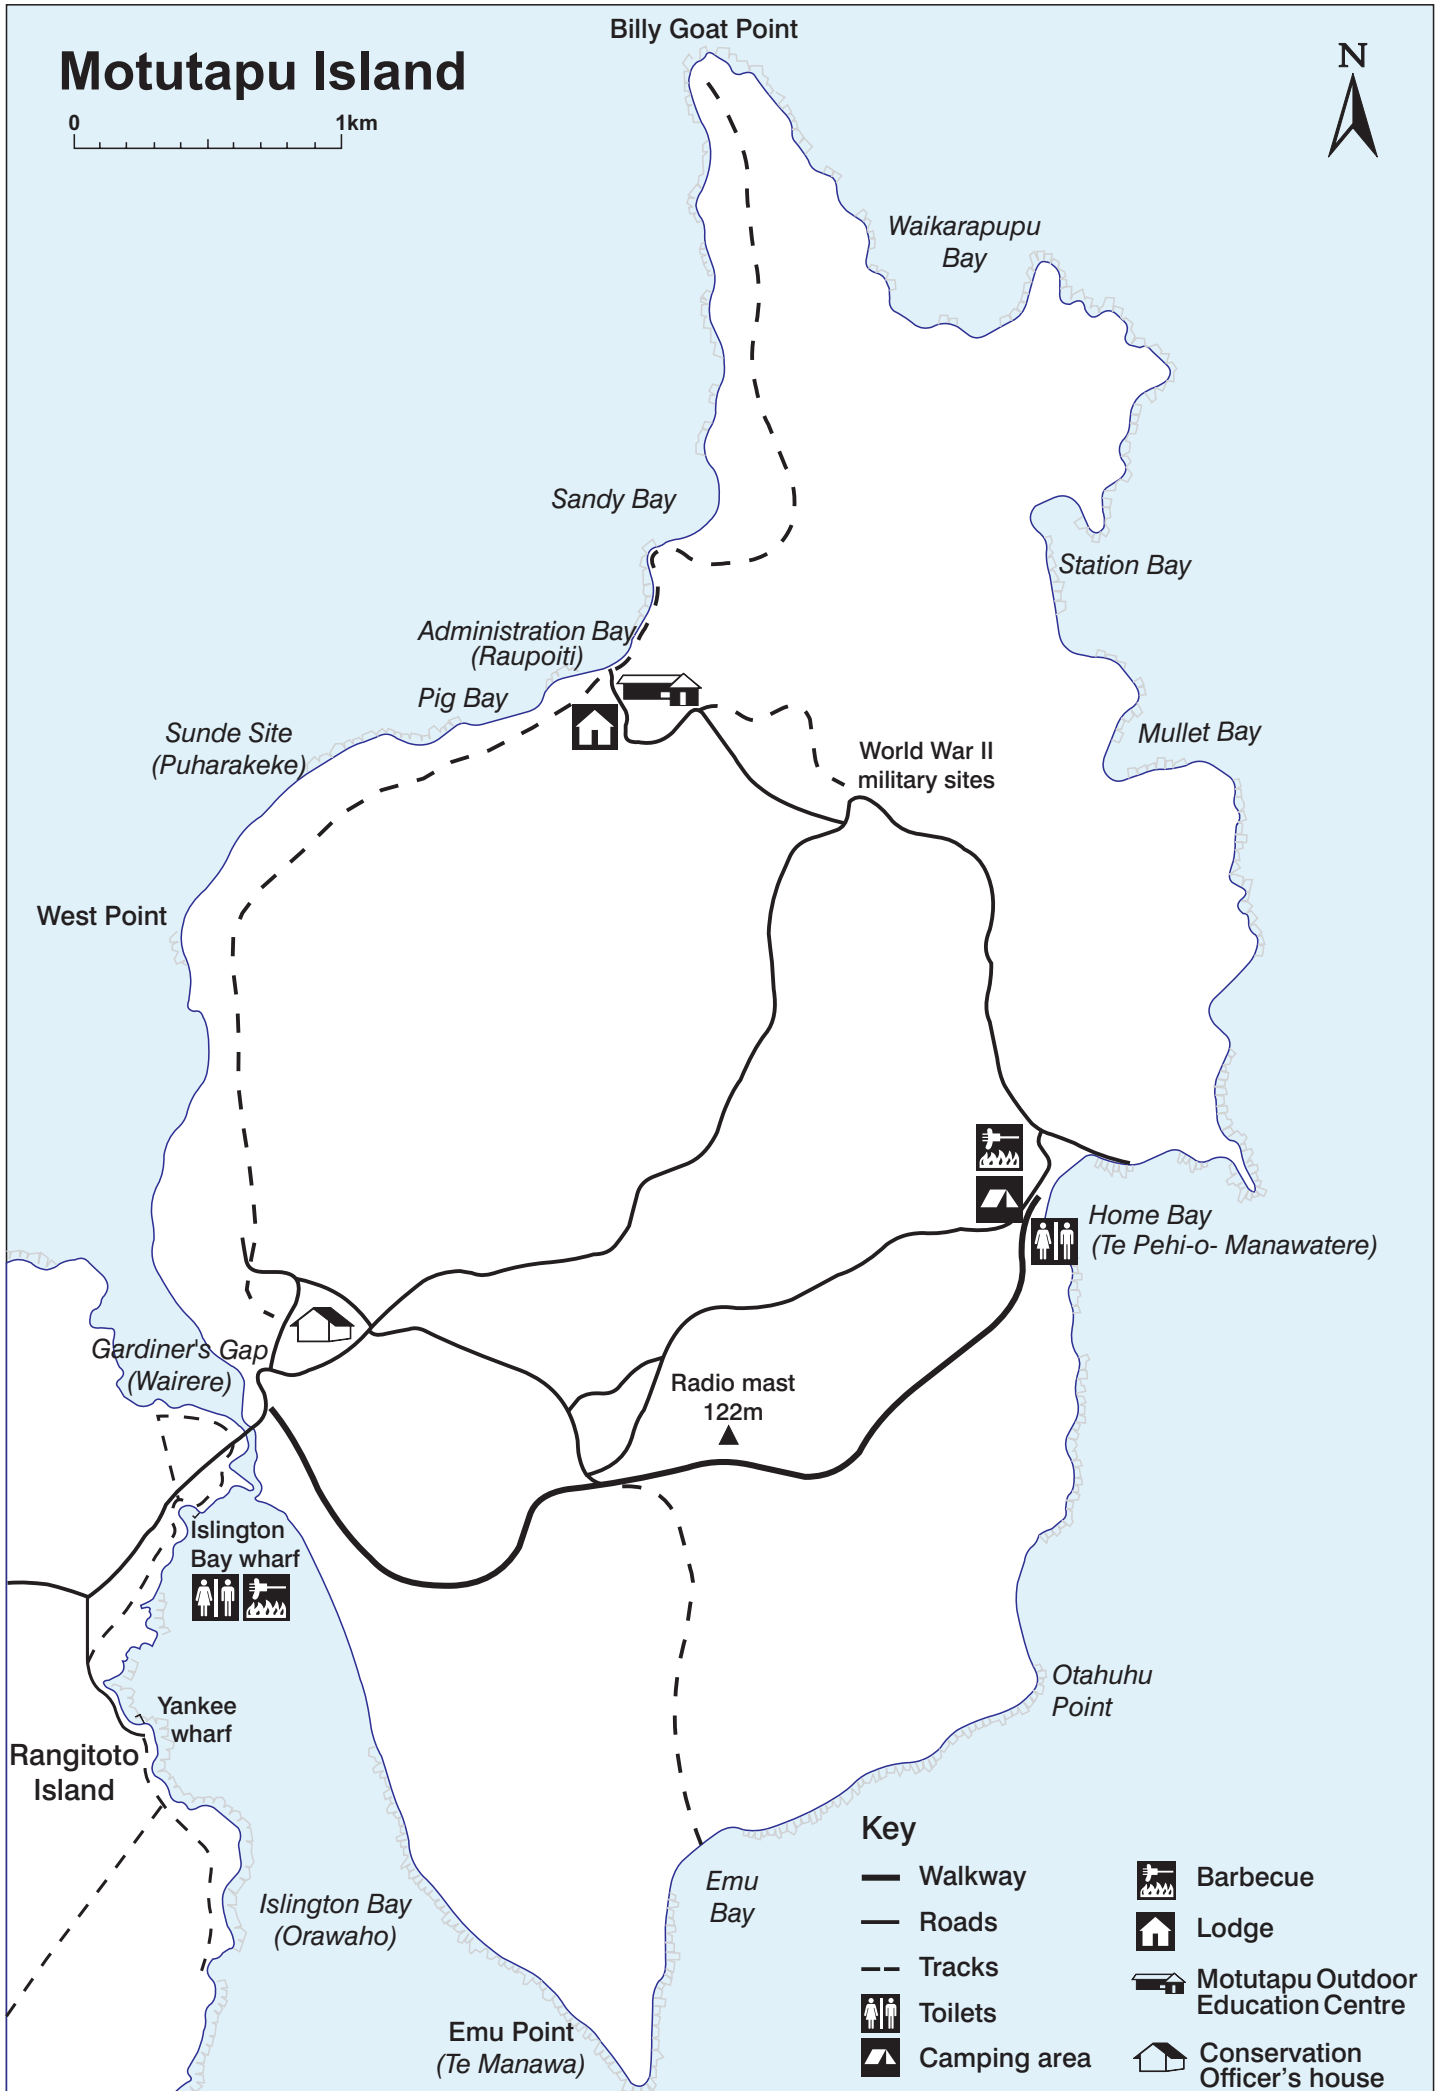

Motutapu Island

Key

- | | |
|--------------|-----------------------------------|
| Walkway | Barbecue |
| Roads | Lodge |
| Tracks | Motutapu Outdoor Education Centre |
| Toilets | Conservation Officer's house |
| Camping area | |