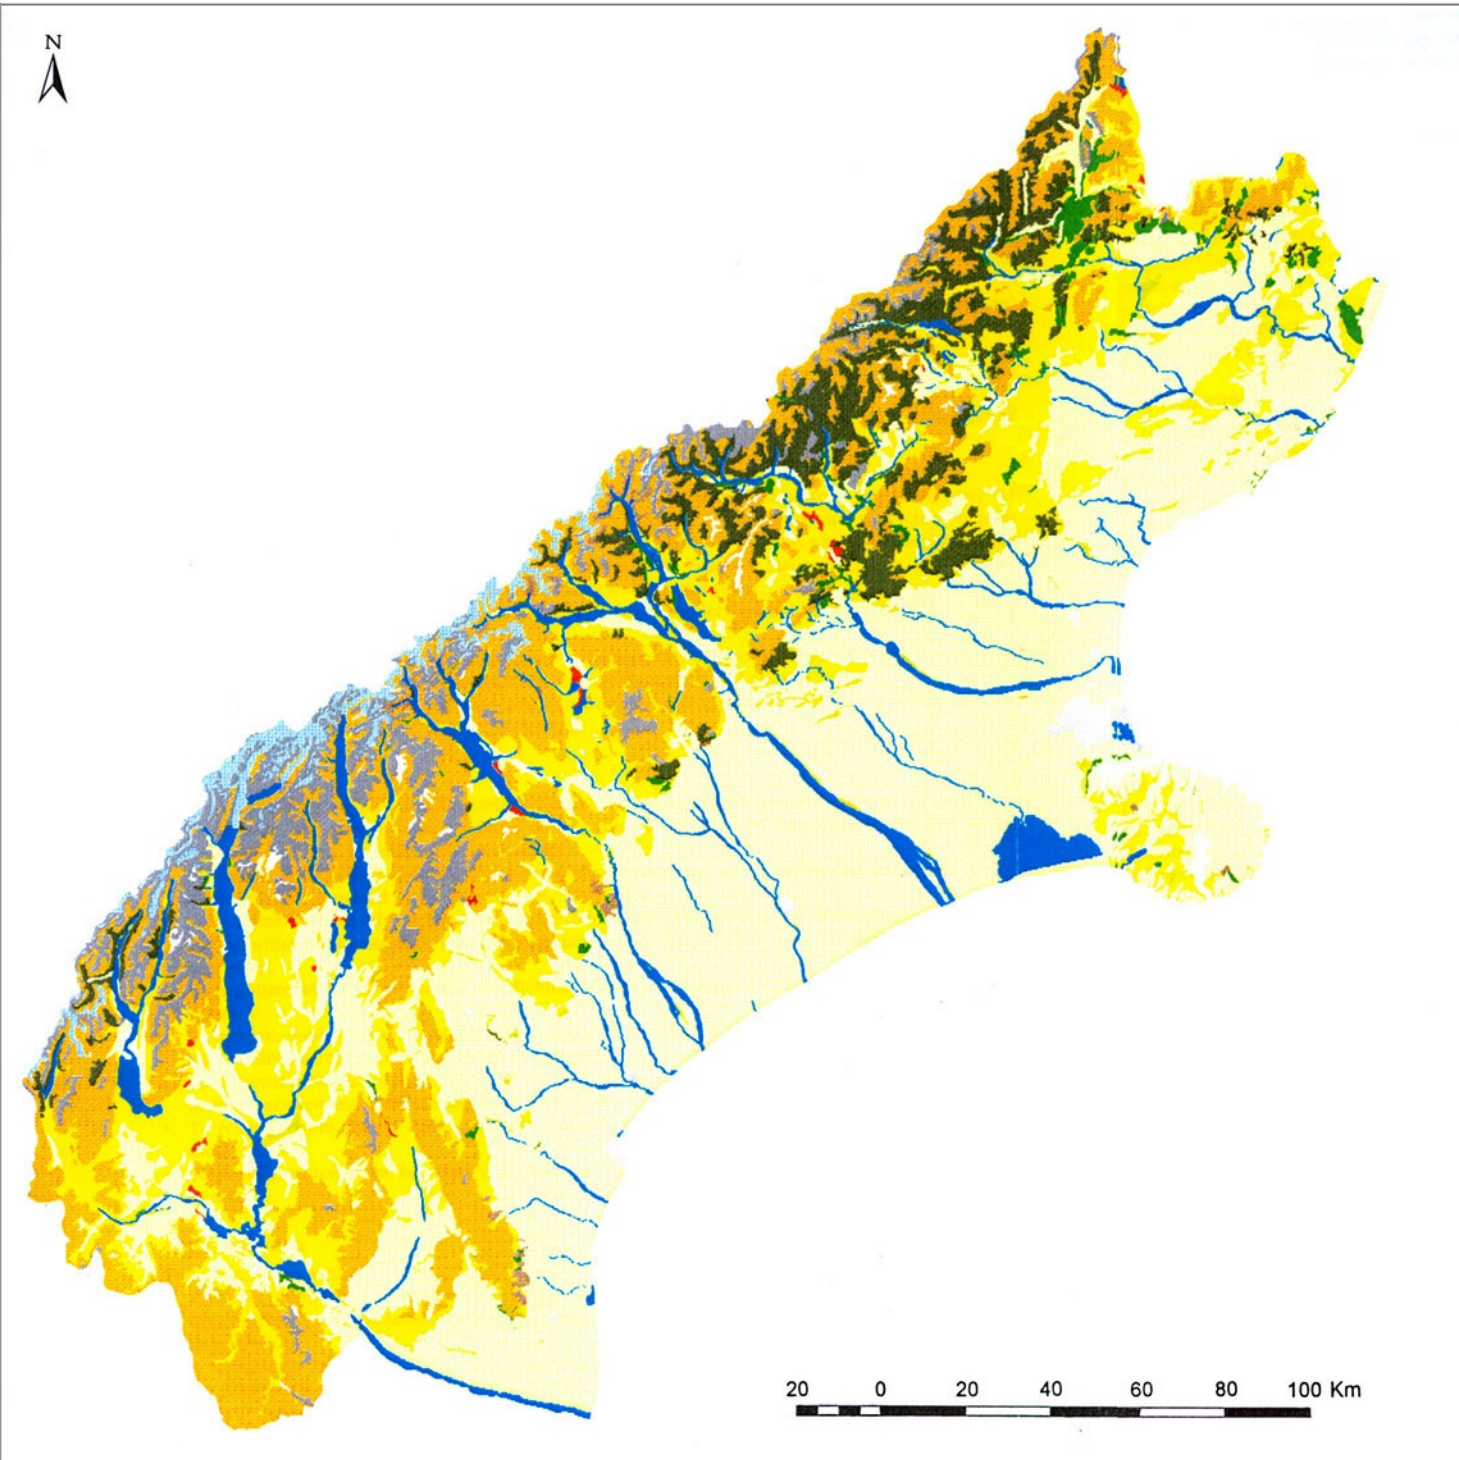

Map 16 Vegetation

Snow/Ice		Red tussock	
Water		Native scrub	
Urban		Exotic scrub	
Production		Podocarp/Hardwood forest	
Short tussock		Beech forest	
Snow tussock		Subalpine herbfield	

Source: Landcare - See LUC maps