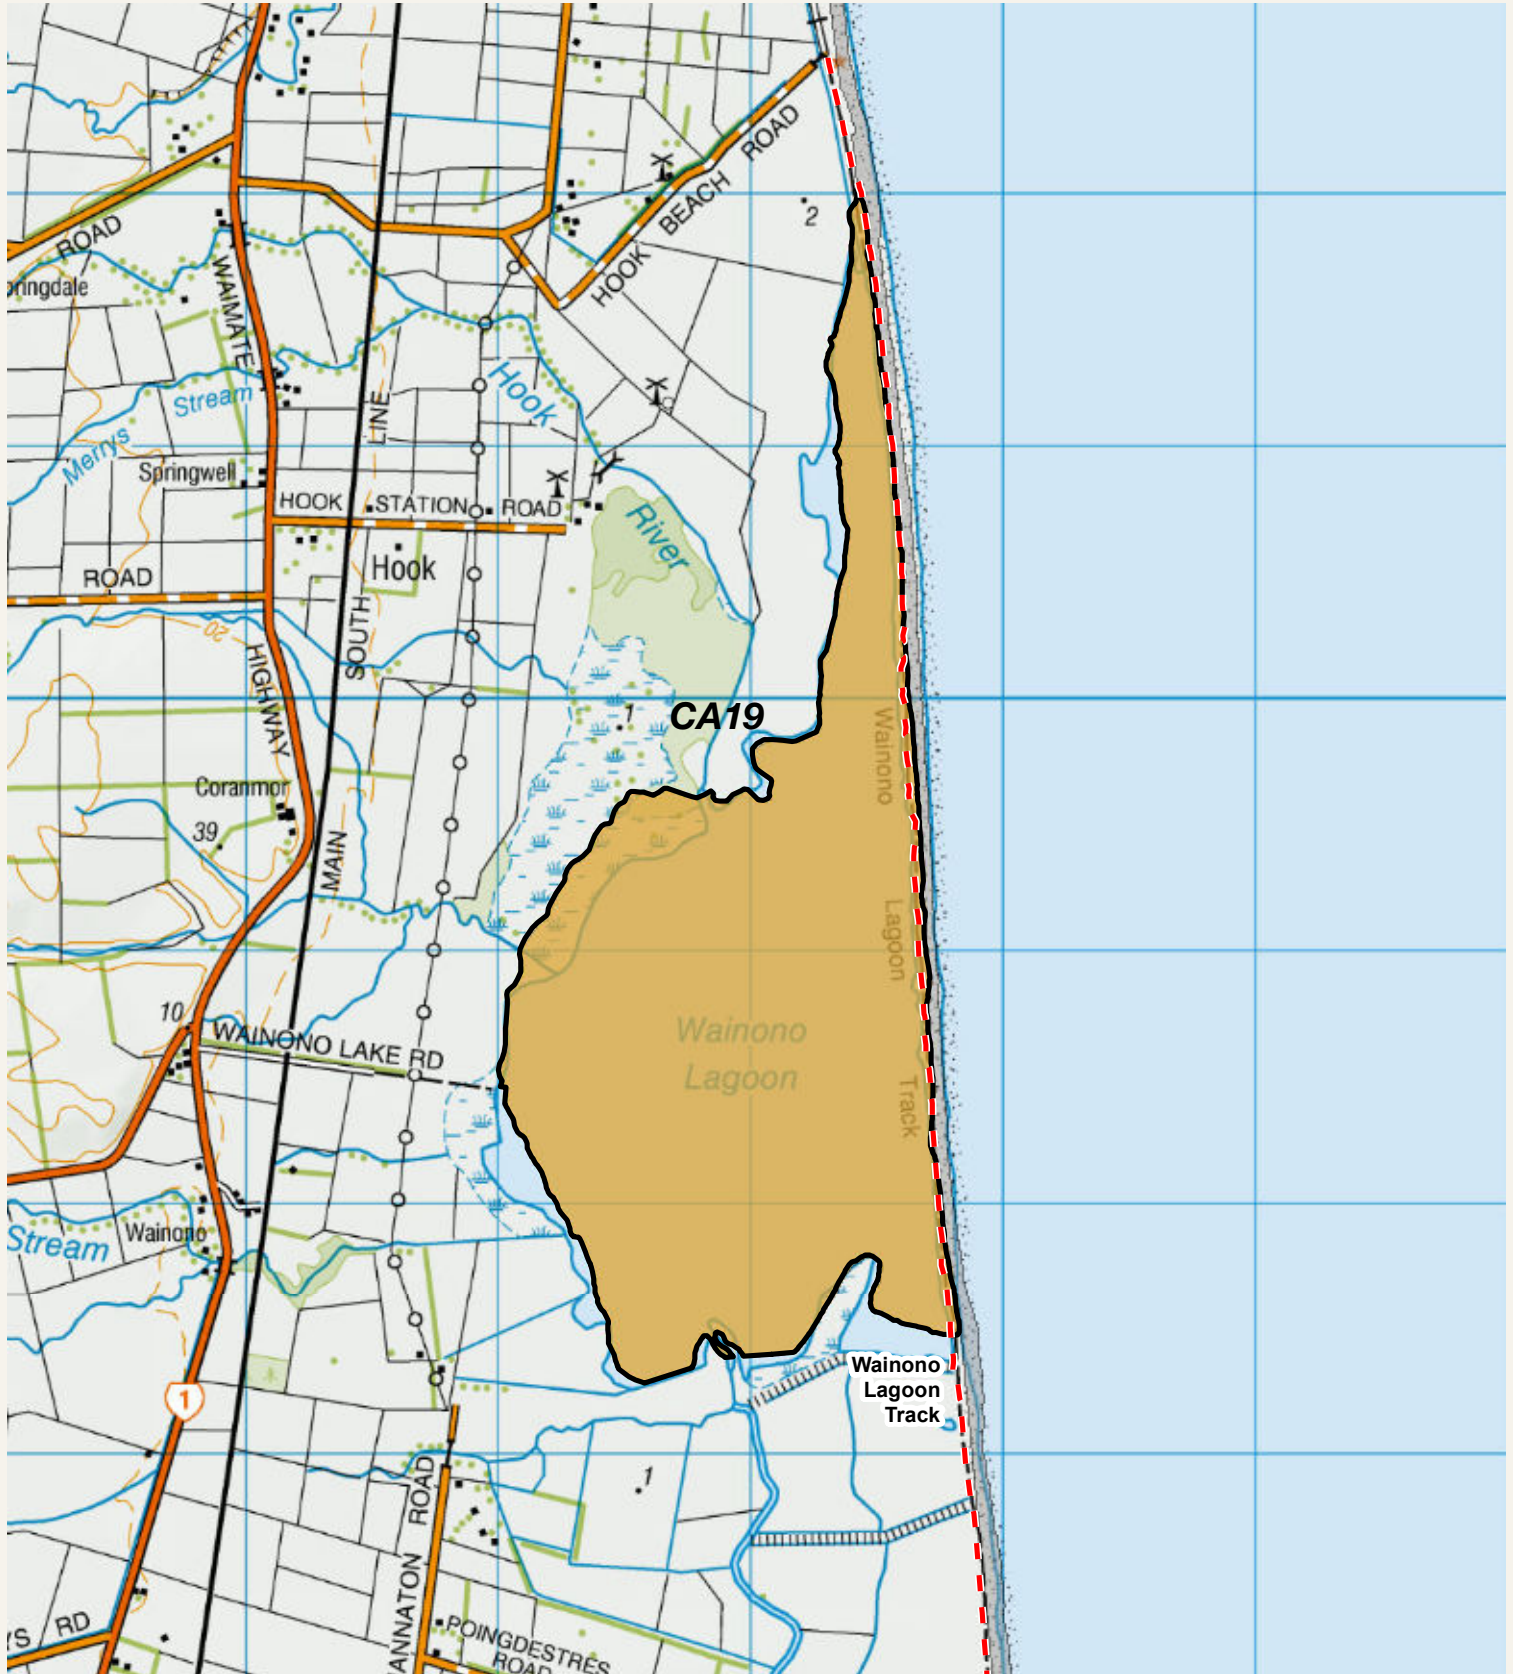

Hunting Permit Map

Your permit is valid only for the area shown as orange in this map

Check your permit and the DOC website for conditions that may apply to this area: www.doc.govt.nz/hunting

- Boundary of this hunting area
- Hunting is restricted
- DOC tracks - dog or firearm conditions may apply
- NZTopo50 map sheet
- Public conservation area
- Track

C:\GIS_Analysts\Projects\2021_2022\SouthIsland\R2333398_Wainono_HuntingMap_MM\Wainono_HuntingBlocks_Individual_A4Prmxd