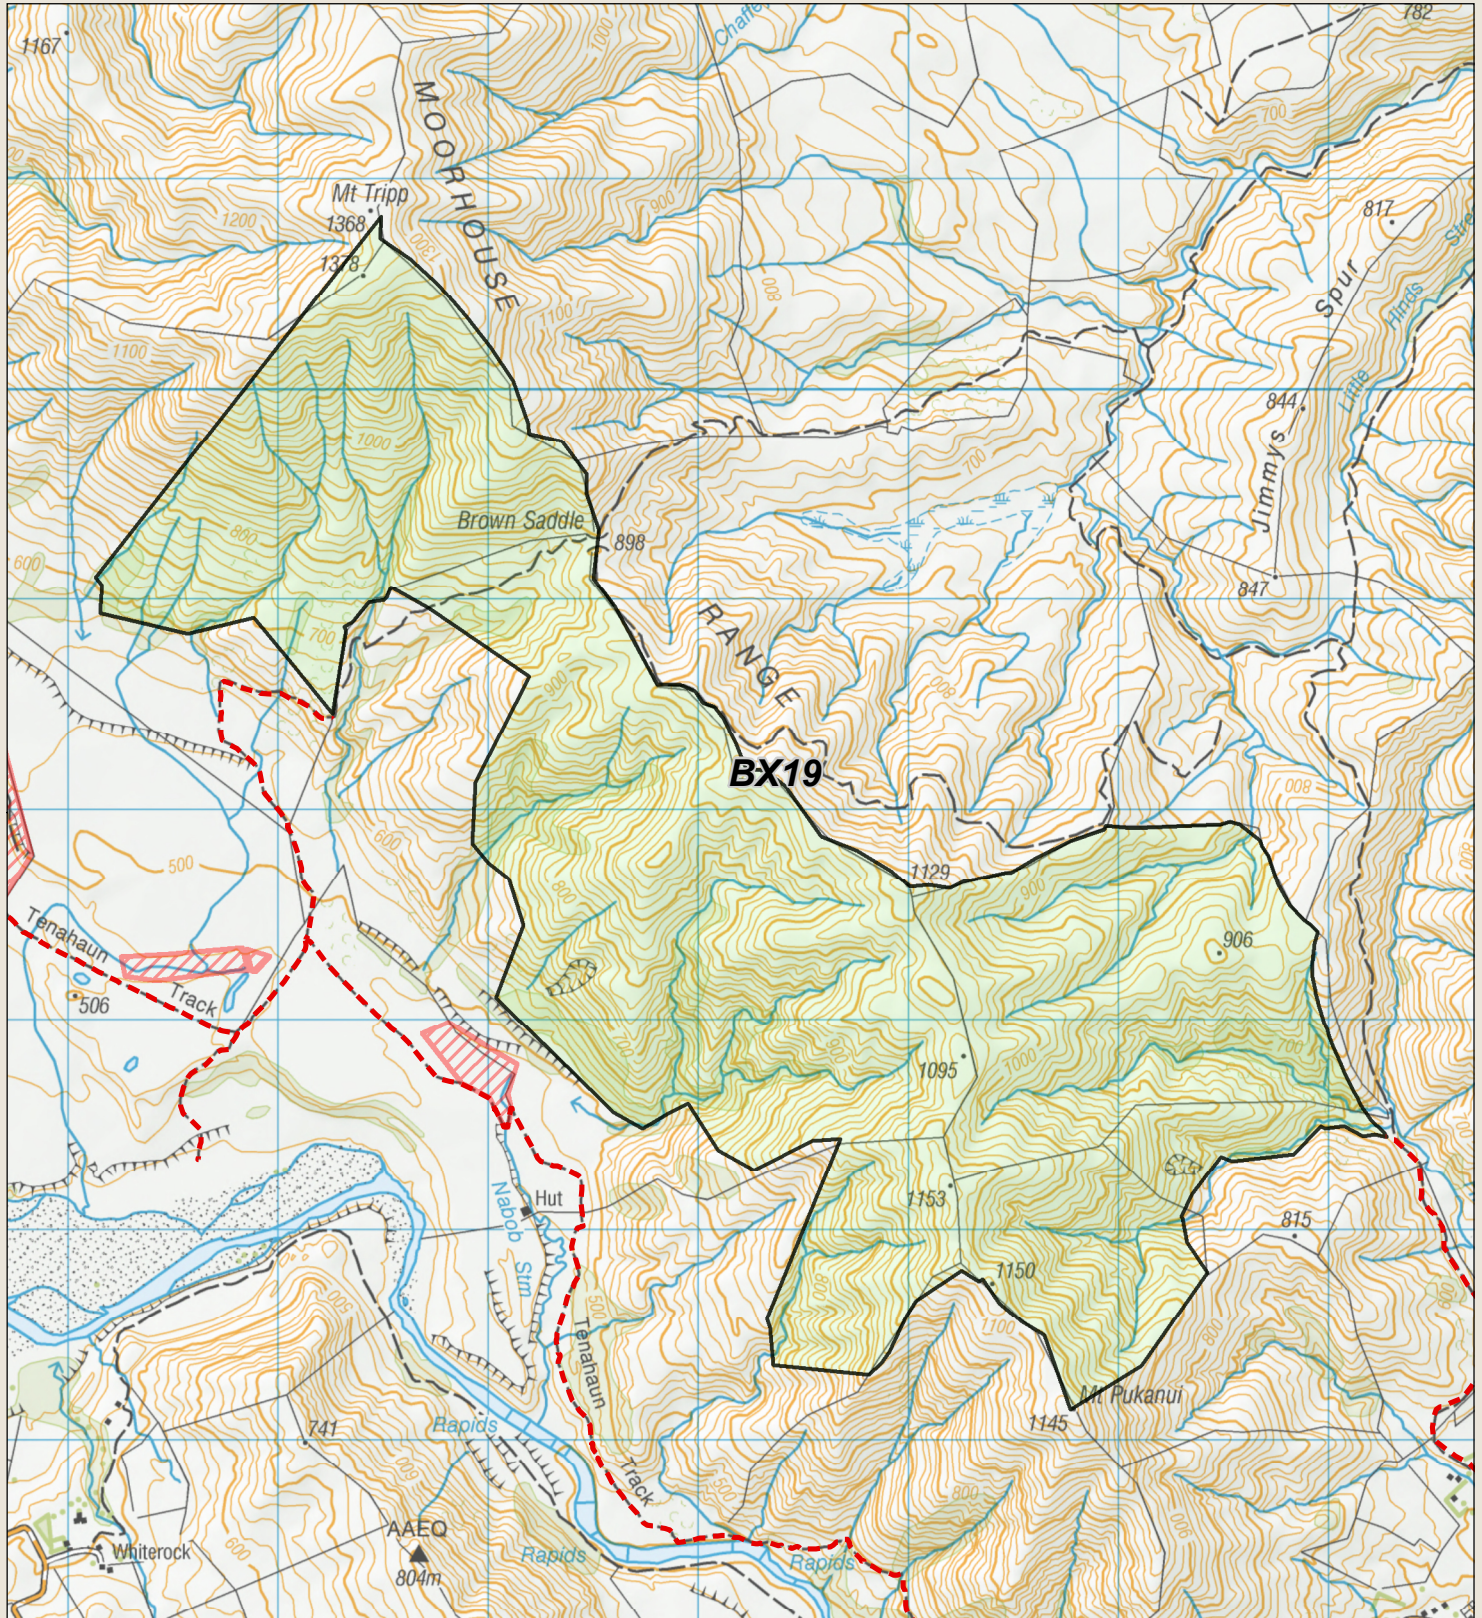

Mid and South Canterbury hunting areas

Check your permit and the DOC website for conditions that may apply to this area: www.doc.govt.nz/hunting

This map is a guide only and should not be used for navigational purposes. We recommend NZTopo50 series map(s)

- Boundary of this hunting block
- Hunting is permitted
- Hunting is restricted
- Hunting is prohibited
- NZTopo50 map sheets
- DOC track

*On DOC tracks Dog/Firearm conditions may apply.