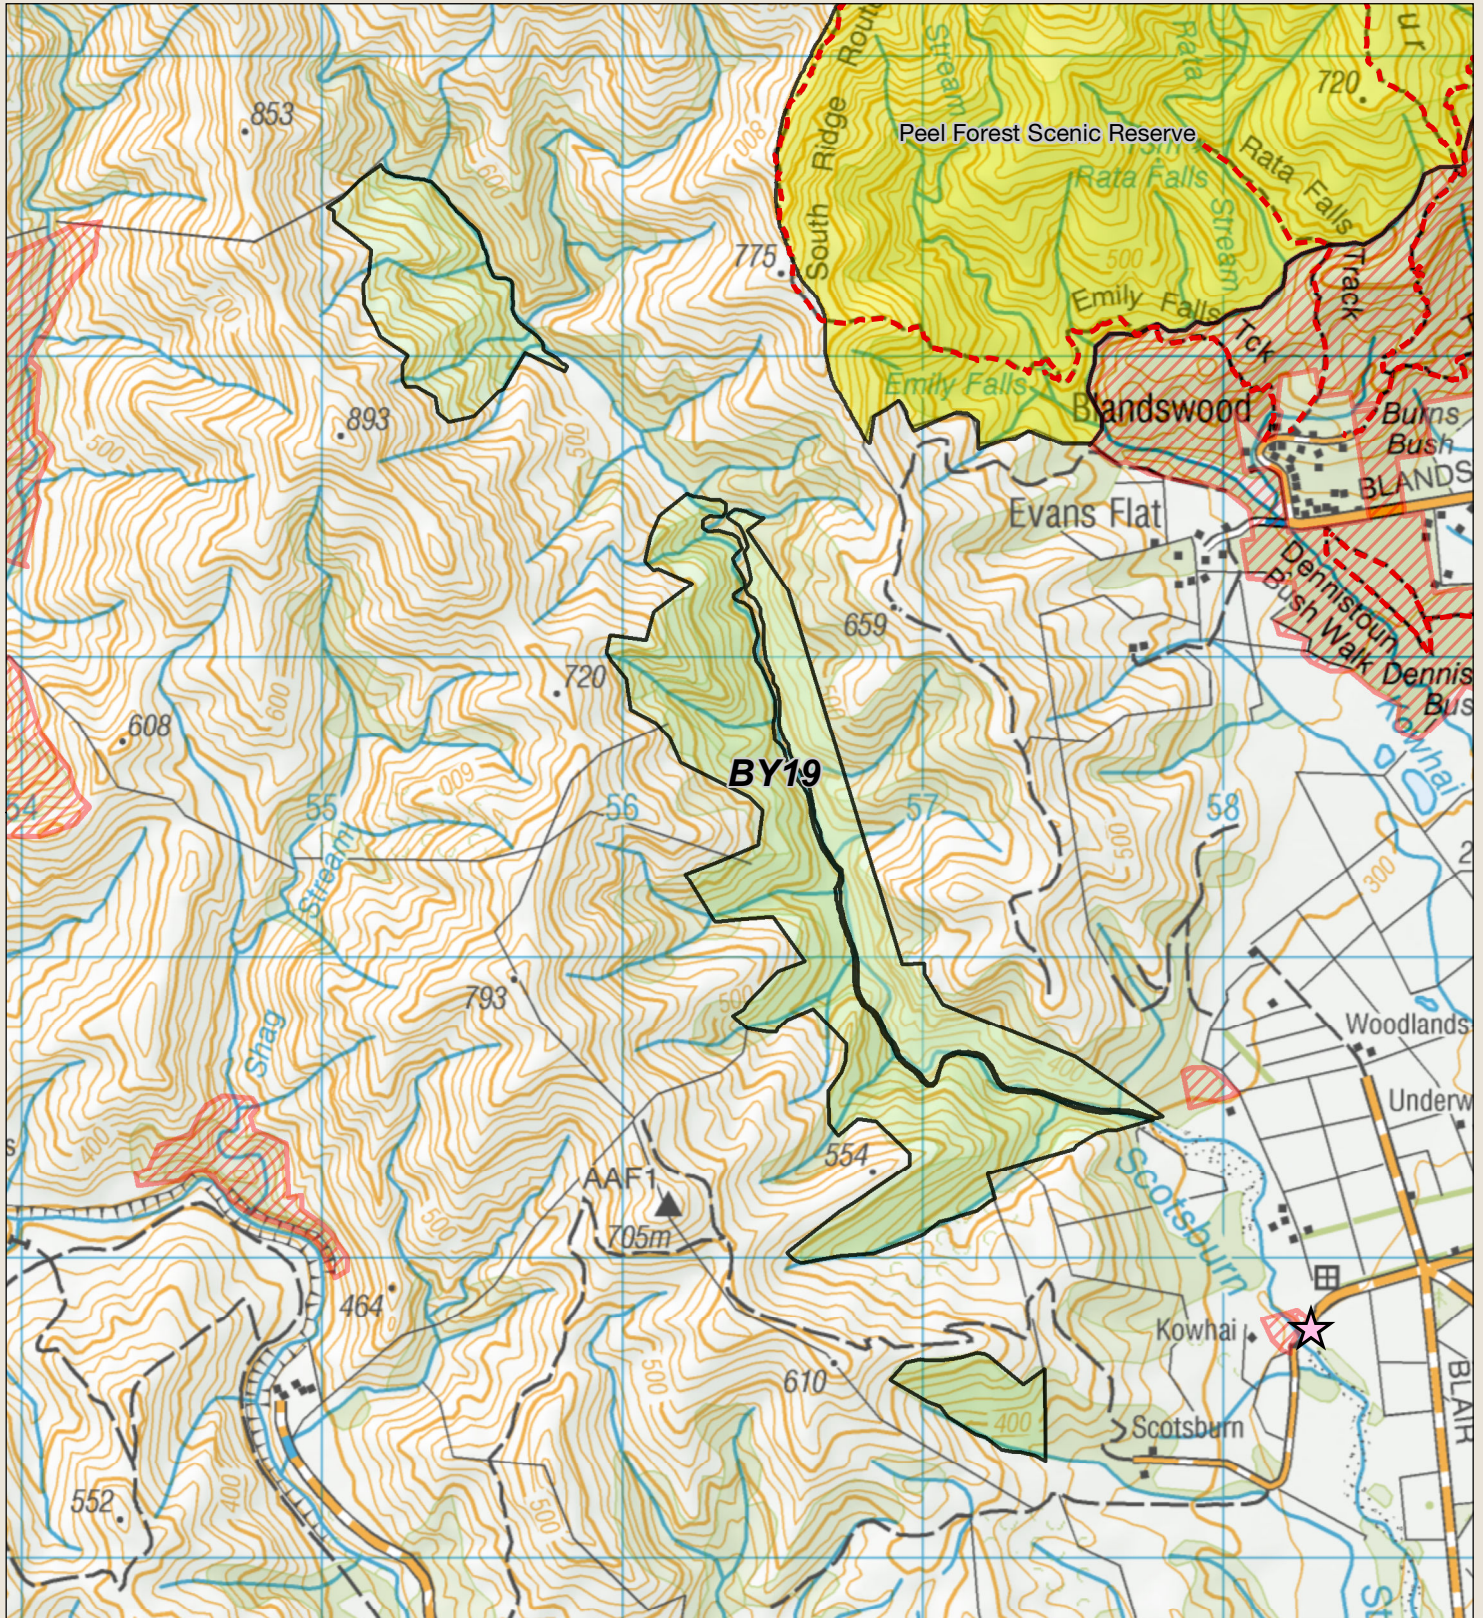

Check your permit and the DOC website for conditions that may apply to this area: [www.doc.govt.nz/hunting](http://www.doc.govt.nz/hunting)

This map is a guide only and should not be used for navigational purposes. We recommend NZTopo50 series map(s)

-  Boundary of this hunting block
-  Hunting is permitted
-  Hunting is restricted
-  Hunting is prohibited
-  NZTopo50 map sheets
-  DOC track
-  Access point

\*On DOC tracks Dog/Firearm conditions may apply.