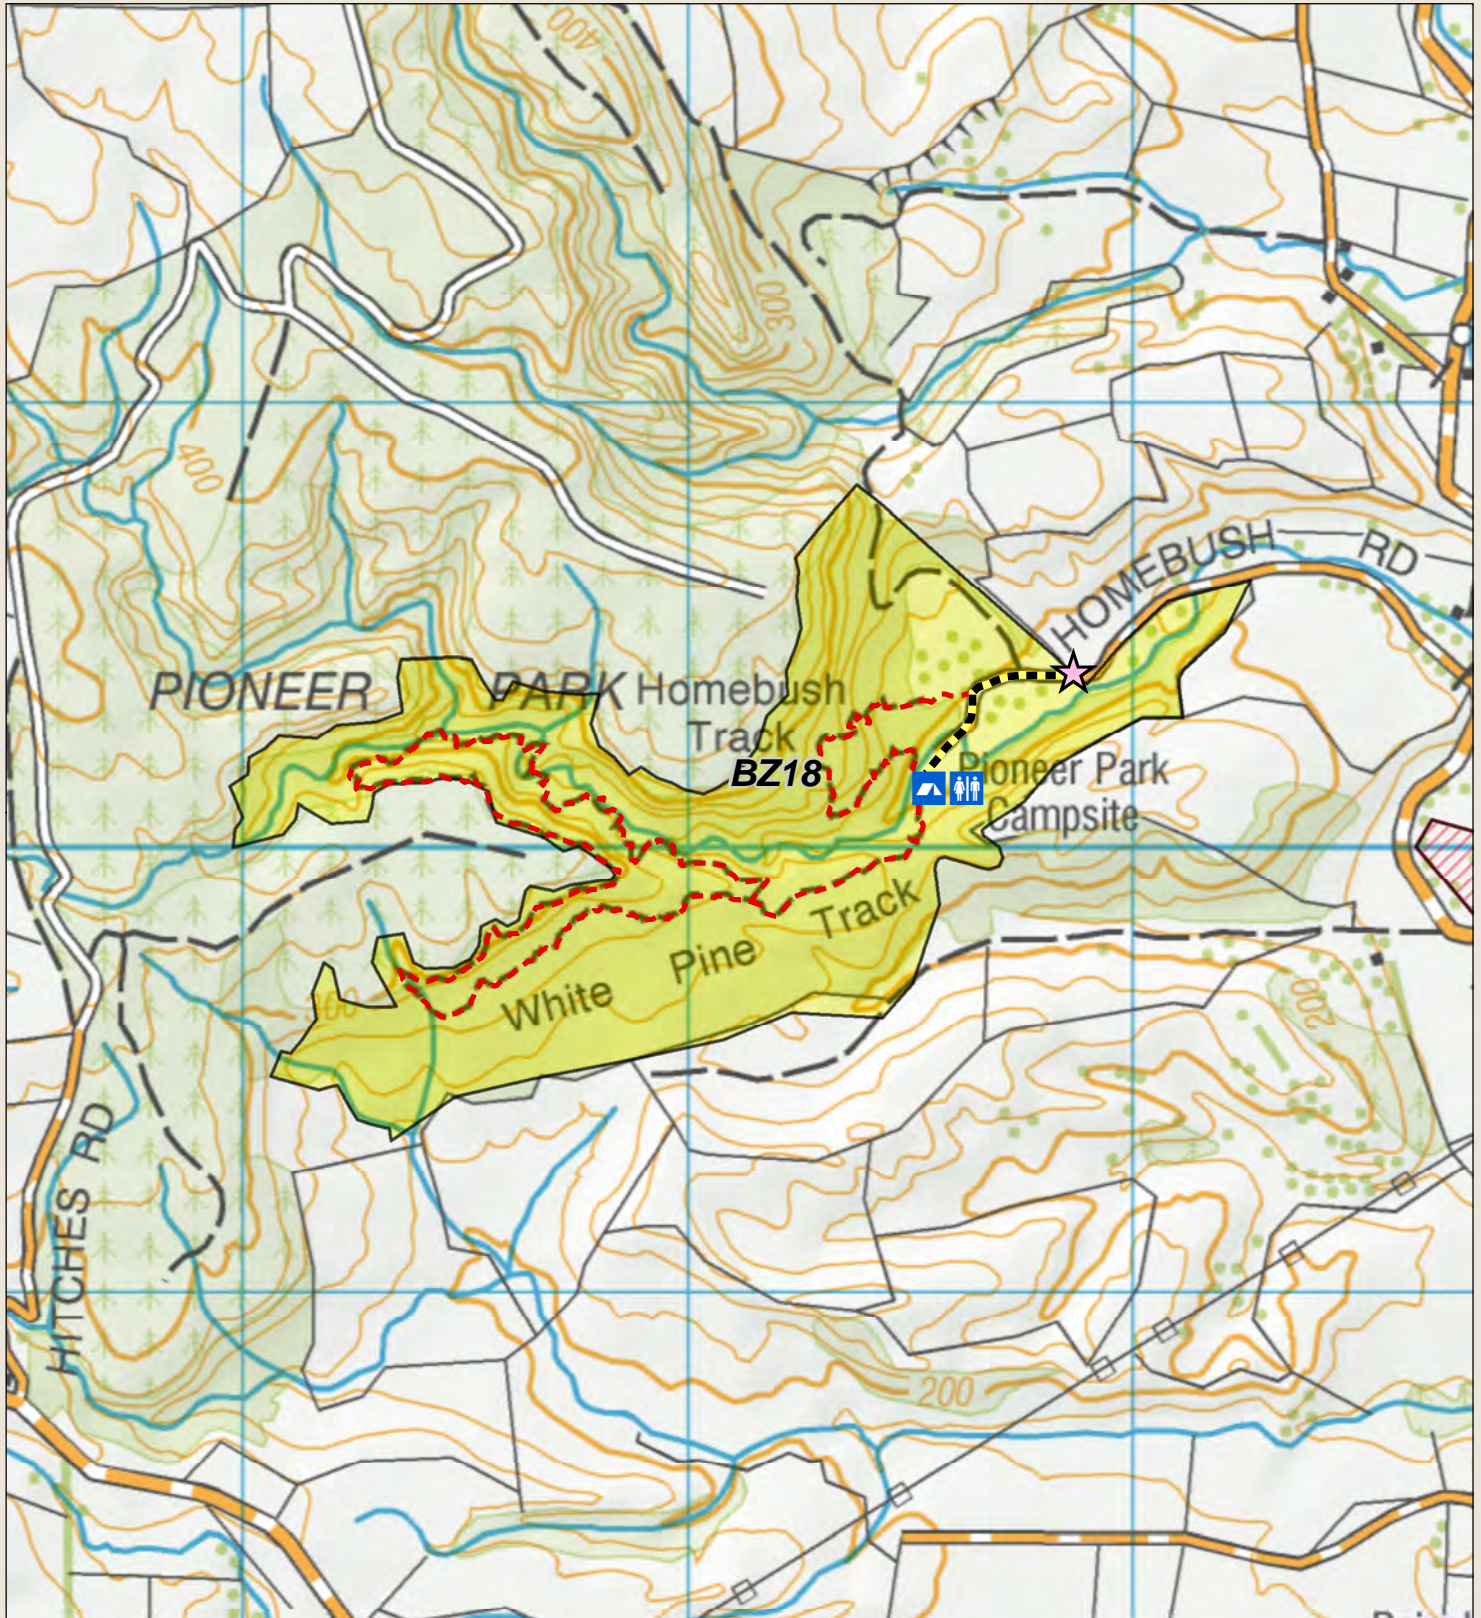

Check your permit and the DOC website for conditions that may apply to this area: [www.doc.govt.nz/hunting](http://www.doc.govt.nz/hunting)

This map is a guide only and should not be used for navigational purposes. We recommend NZTopo50 series map(s)

- |  |                                |   |                       |   |                      |
|--|--------------------------------|---|-----------------------|---|----------------------|
|  | Boundary of this hunting block |  | Hunting is permitted  |  | NZTopo50 map sheets  |
|  | Access point                   |  | Hunting is restricted |  | Public 2WD/4WD track |
|  | Camping                        |  | Hunting is prohibited |  | DOC track            |
|  | Toilet                         |   |                       |   |                      |

\*On DOC tracks Dog/Firearm conditions may apply.