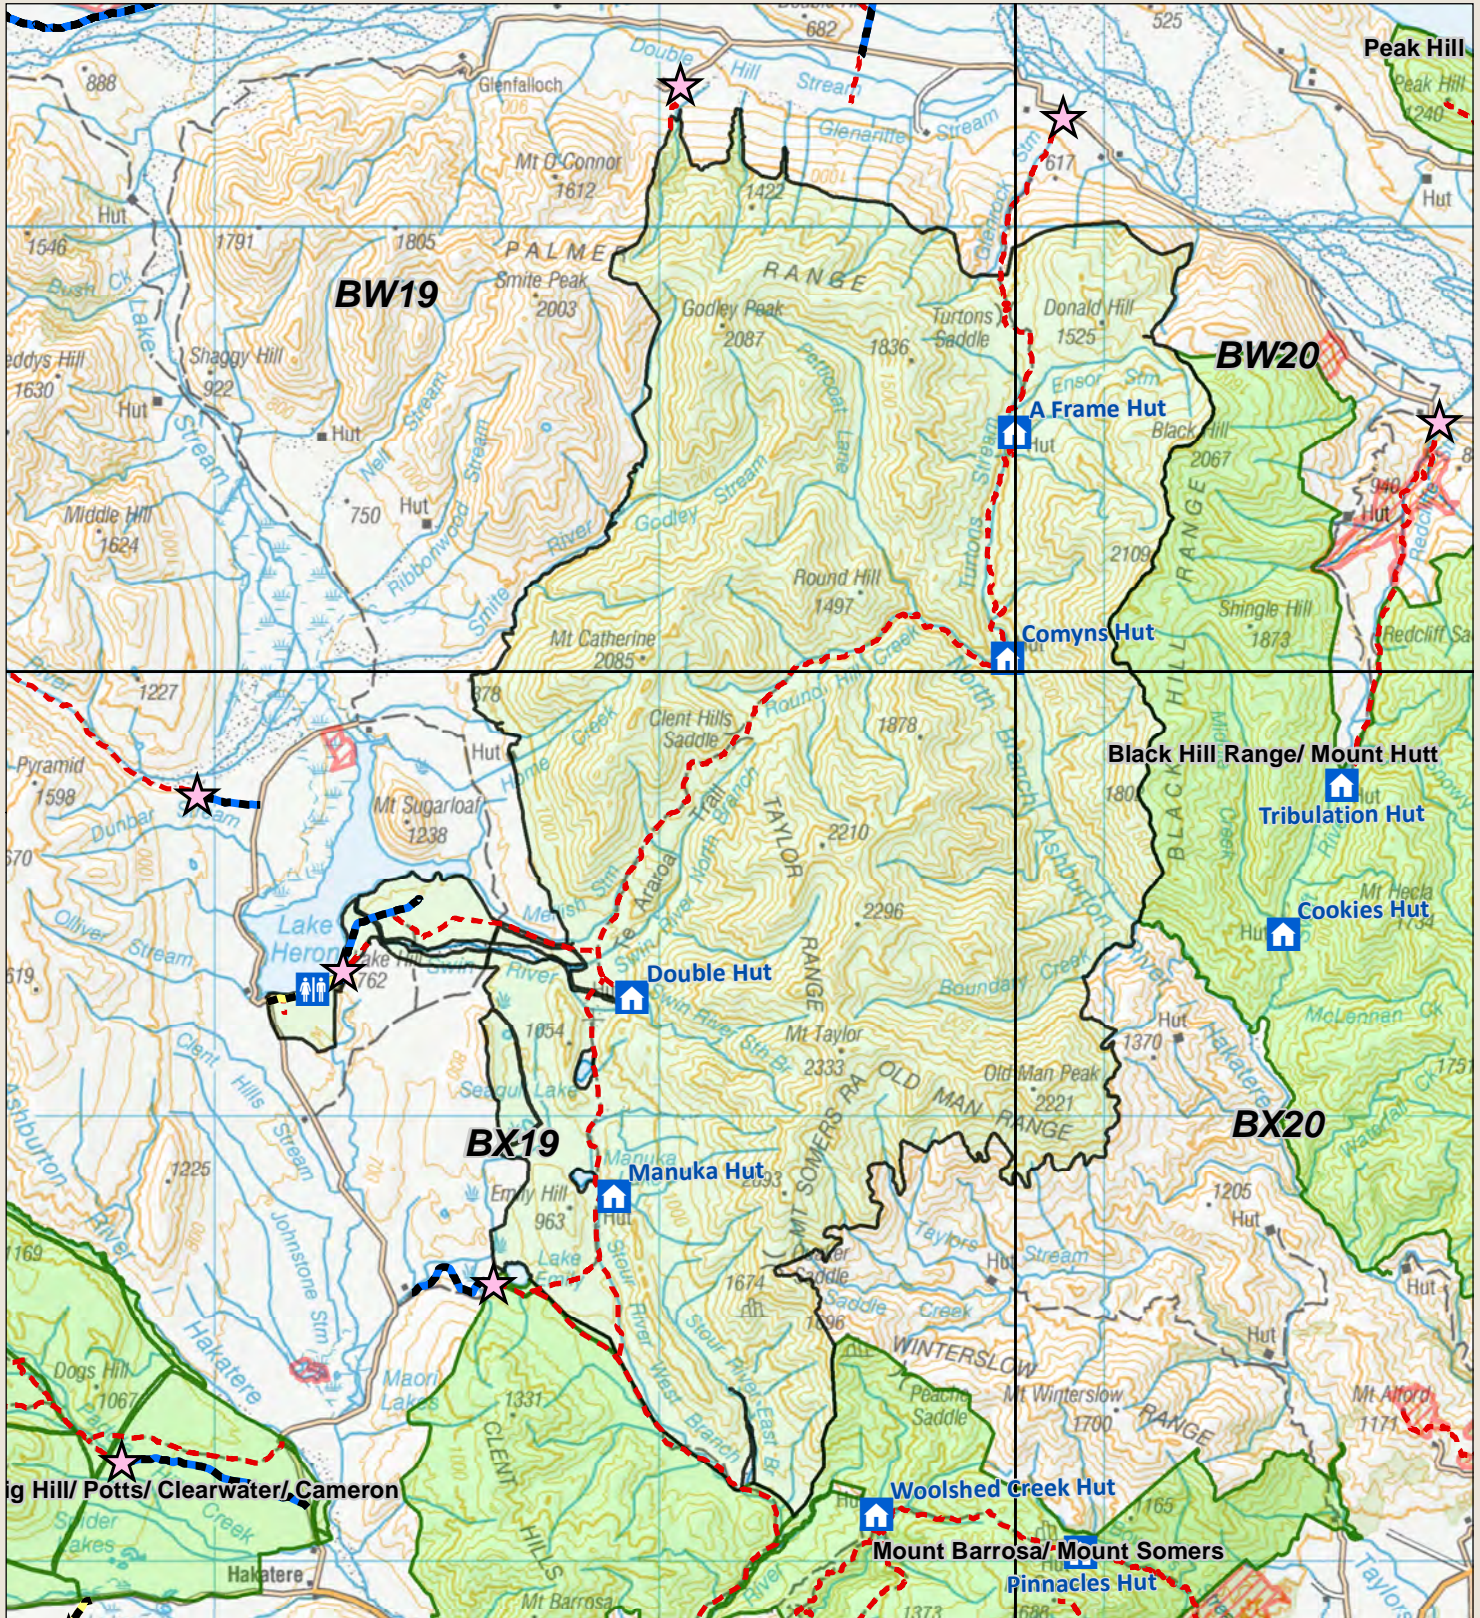

Palmer Range/ Taylor Range - Block Mid and South Canterbury hunting areas

Department of Conservation
Te Papa Atawhai

Check your permit and the DOC website for conditions that may apply to this area: www.doc.govt.nz/hunting

- | | | |
|--------------------------------|-----------------------|----------------------|
| Boundary of this hunting block | Hunting is permitted | NZTopo50 map sheets |
| Access point | Hunting is restricted | Public 2WD/4WD track |
| Toilet | Hunting is prohibited | Public 4WD track |
| DOC huts | | DOC track |

*On DOC tracks Dog/Firearm conditions may apply.