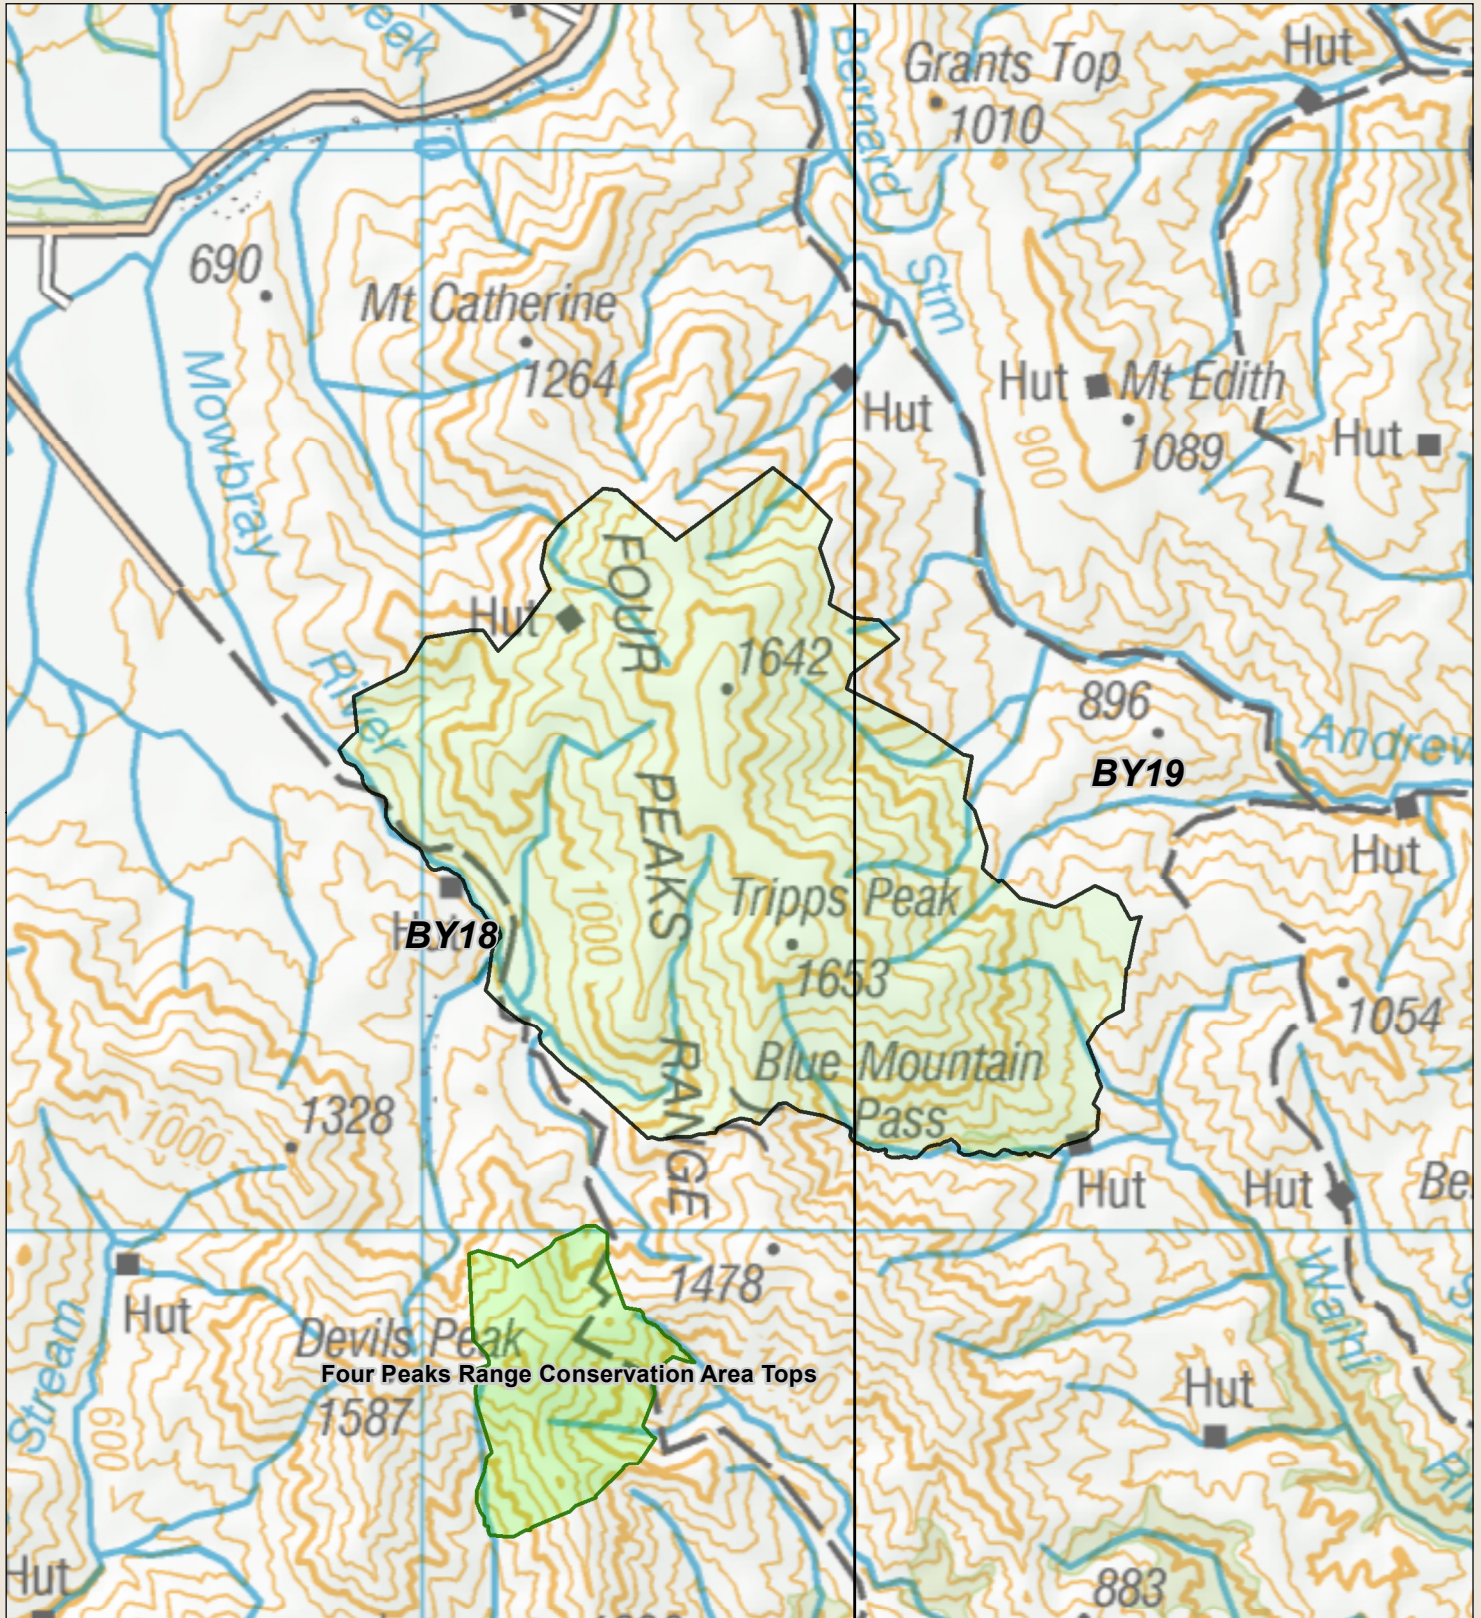

Blue Mountain Conservation Area - Block Mid and South Canterbury hunting areas

Department of Conservation
Te Papa Atawhai

Check your permit and the DOC website for conditions that may apply to this area: www.doc.govt.nz/hunting

This map is a guide only and should not be used for navigational purposes. We recommend NZTopo50 series map(s)

-  Boundary of this hunting block
-  Hunting is permitted
-  Hunting is restricted
-  Hunting is prohibited

 NZTopo50 map sheets

*On DOC tracks Dog/Firearm conditions may apply.

New Zealand Government

 1 Kilometres

March 2017
Geospatial Services Team, Department of Conservation
Crown copyright reserved, © LINZ Topo50