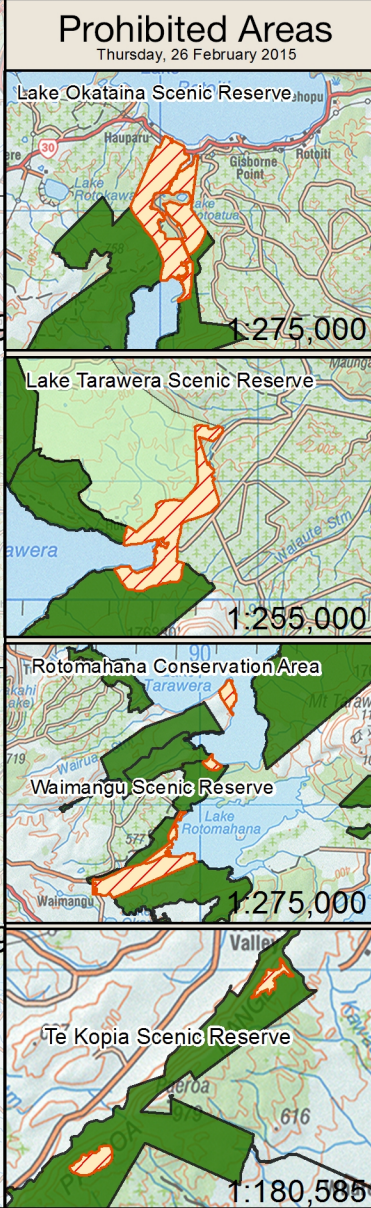

Rotorua Lakes and Surround Hunting Areas

Check the DOC website for conditions that may apply to these areas: www.doc.govt.nz/hunting

This map is a guide only and should not be used for navigational purposes. We recommend NZTopo50 series map(s)

Legend

-  Hunting is prohibited
-  Rotorua District Boundary
-  Leased Land - Hunting rights retained by beneficial owners
-  Hunting is permitted
-  NZTopo50 map sheets
-  DOC tracks - dog or firearm conditions may apply