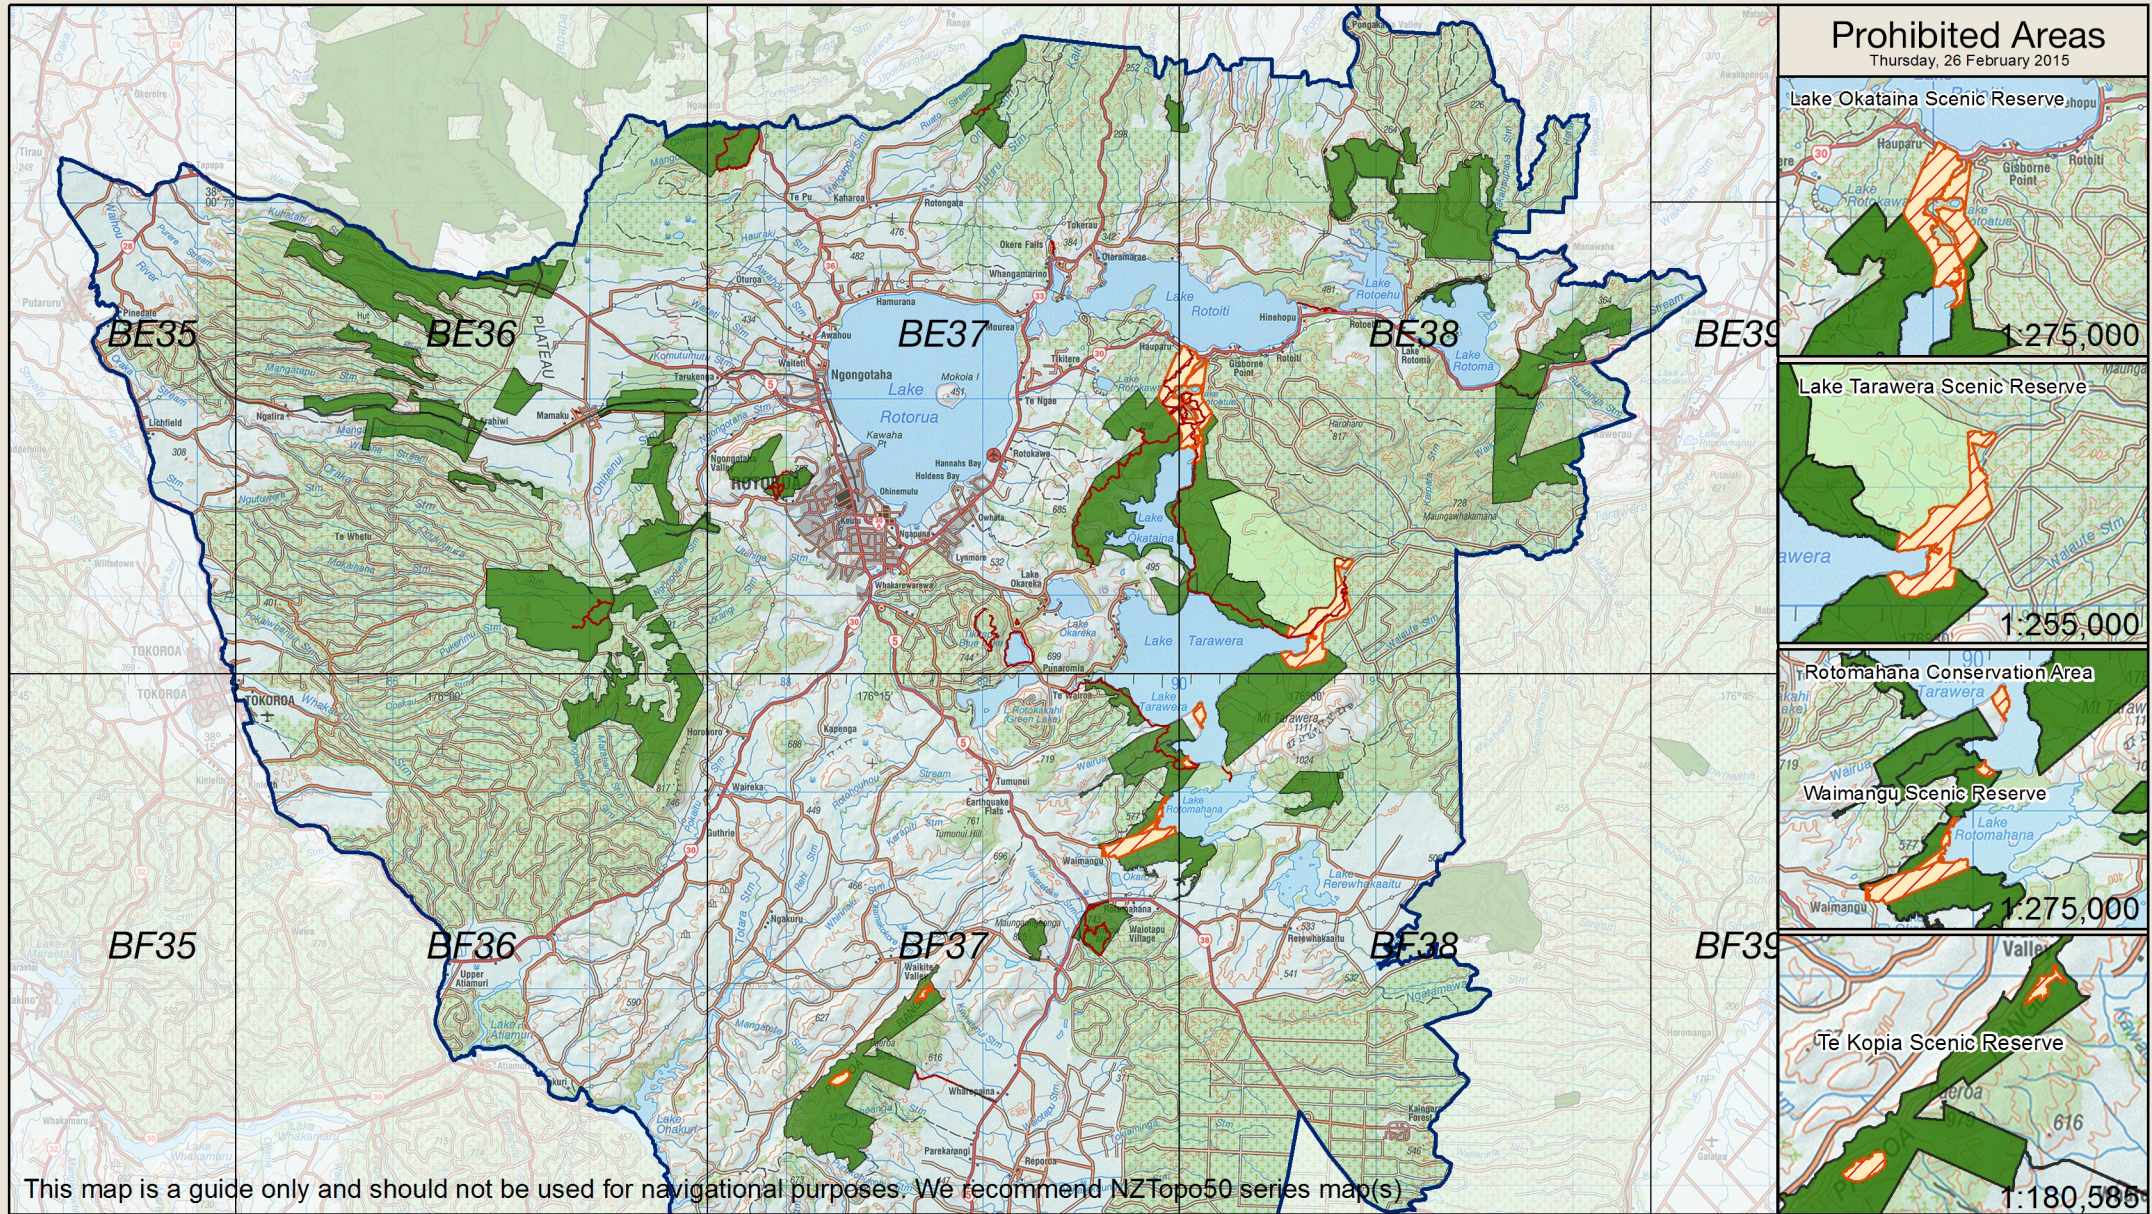

Rotorua Lakes and Surround Hunting Areas

Check the DOC website for conditions that may apply to these areas: www.doc.govt.nz/hunting

This map is a guide only and should not be used for navigational purposes. We recommend NZTopo50 series map(s)

Legend

-  Hunting is prohibited
-  Rotorua District Boundary
-  Leased Land - Hunting rights retained by beneficial owners
-  Hunting is permitted
-  NZTopo50 map sheets
-  DOC tracks - dog or firearm conditions may apply