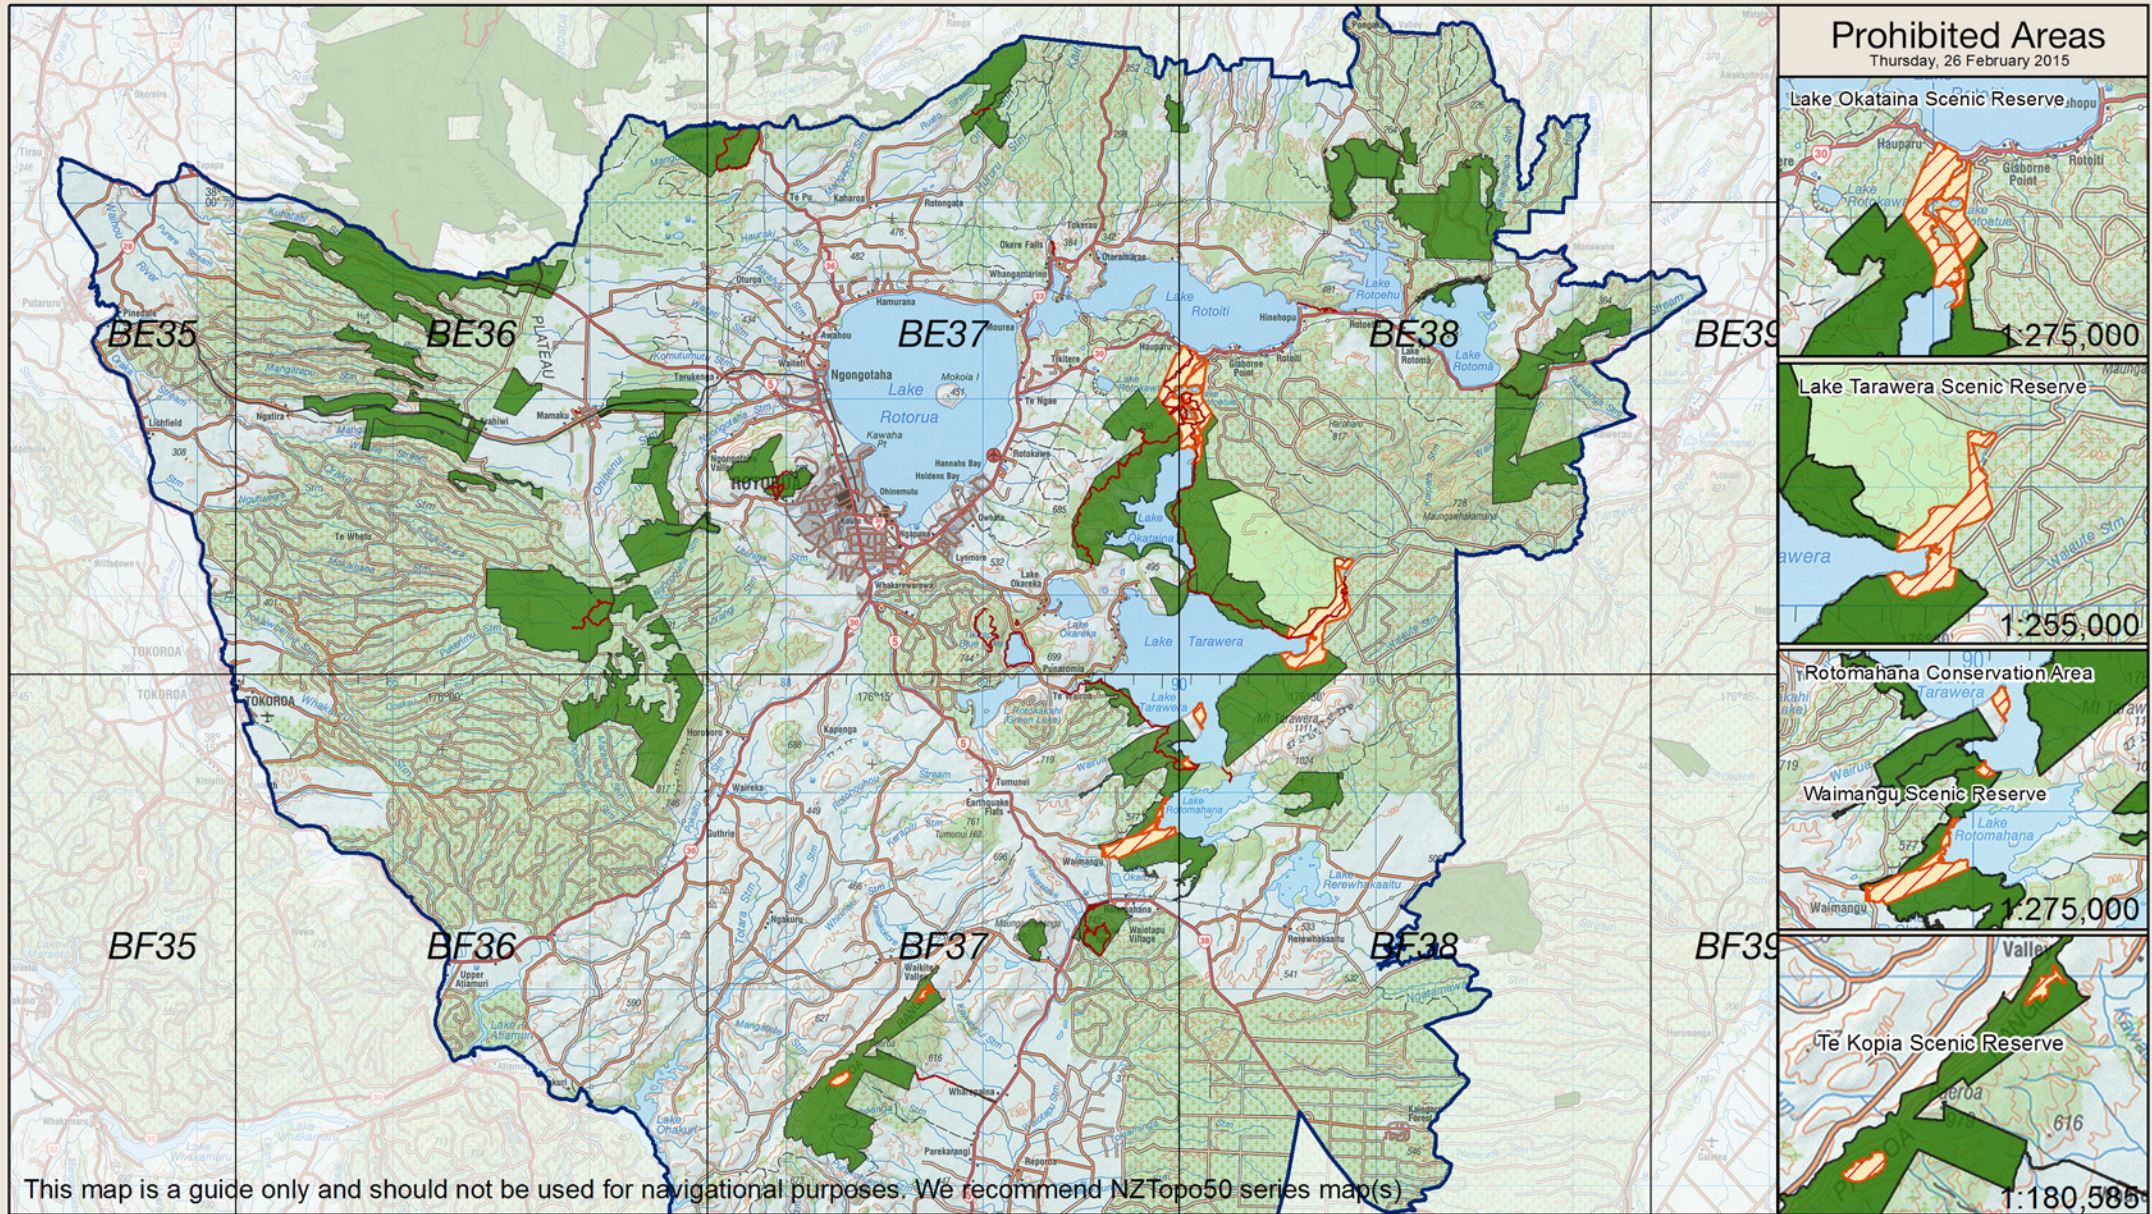

Rotorua Lakes and Surround Hunting Areas

Check the DOC website for conditions that may apply to these areas: www.doc.govt.nz/hunting

Legend

- Hunting is prohibited
- Rotorua District Boundary
- Leased Land - Hunting rights retained by beneficial owners
- Hunting is permitted
- NZTopo50 map sheets
- DOC tracks - dog or firearm conditions may apply

20

km