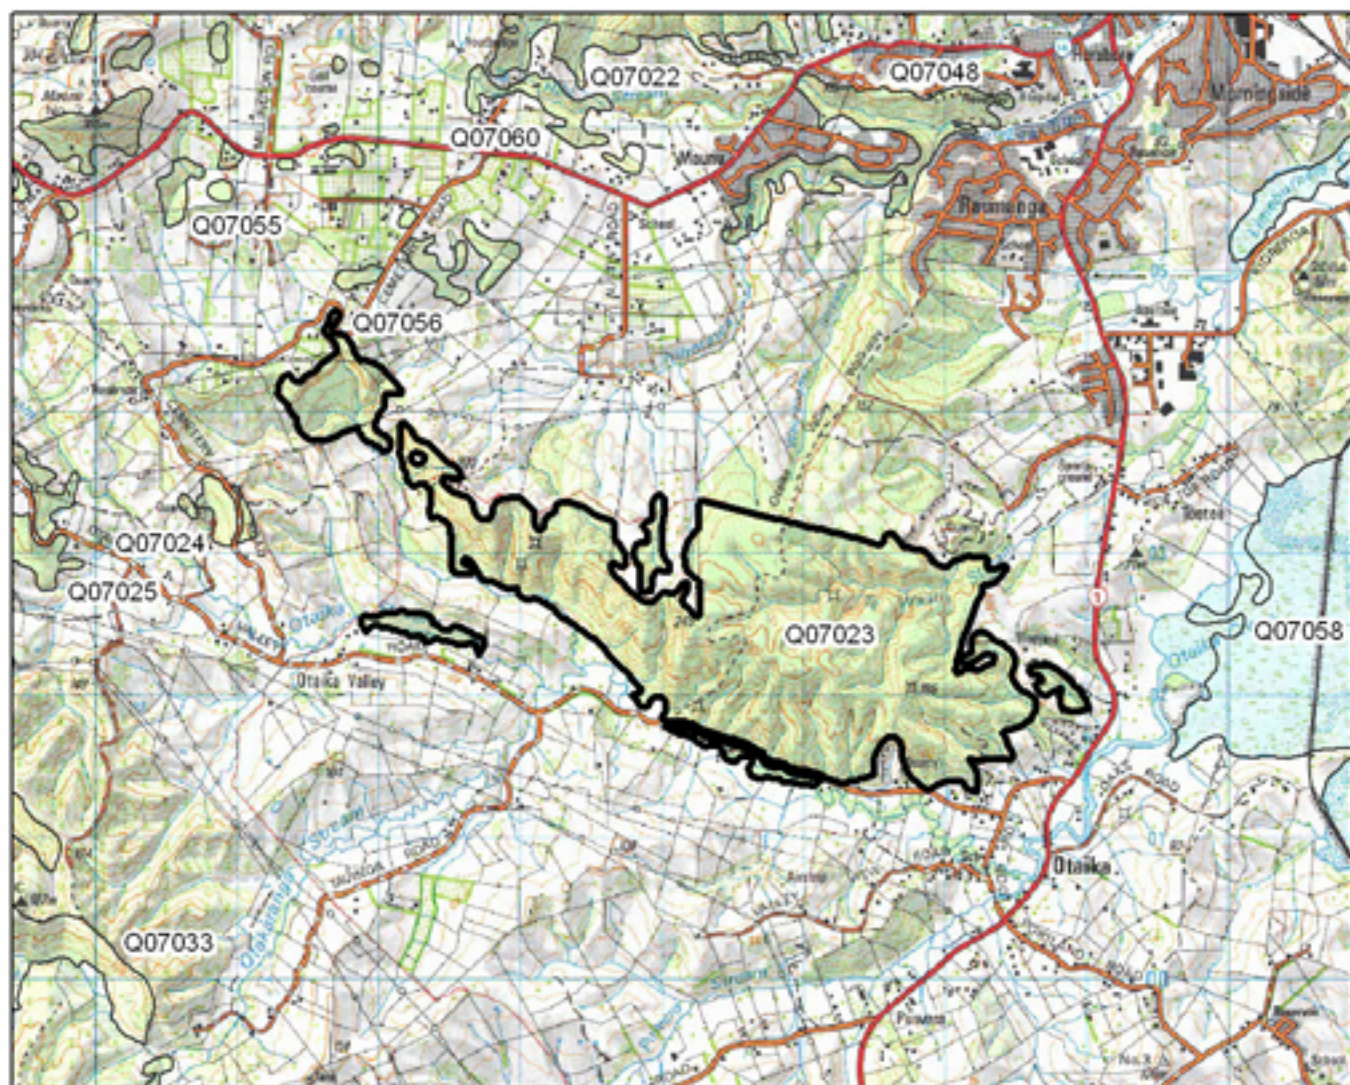

Q07020 Waimahanga Walkway

- S= Shrubland
- F= Forest
- W= Wetland
- E= Estuarine

Q07021 Owhina Scenic Reserve

- S= Shrubland
- F= Forest
- W= Wetland
- E= Estuarine

Q07022 Pukenui Forest

0 1.25 2.5 5 Kilometres

S= Shrubland
 F= Forest
 W= Wetland
 E= Estuarine

See diagram page

Q07022 Pukenui Forest

0 0.3 0.6 1.2 Kilometres

- S= Shrubland
- F= Forest
- W= Wetland
- E= Estuarine

Q07023 Otaika Valley Bush

0 375 750 1,500 Metres

S= Shrubland
 F= Forest
 W= Wetland
 E= Estuarine

Q07024 Kai Goose Quarry Bush

- S= Shrubland
- F= Forest
- W= Wetland
- E= Estuarine

Q07025 Jackson Road Bush

- S= Shrubland
- F= Forest
- W= Wetland
- E= Estuarine

0 187.5 375 750 Metres

S= Shrubland
 F= Forest
 W= Wetland
 E= Estuarine

Q07029 Whatitiri Scenic Reserve & Remnants

- S= Shrubland
- F= Forest
- W= Wetland
- E= Estuarine