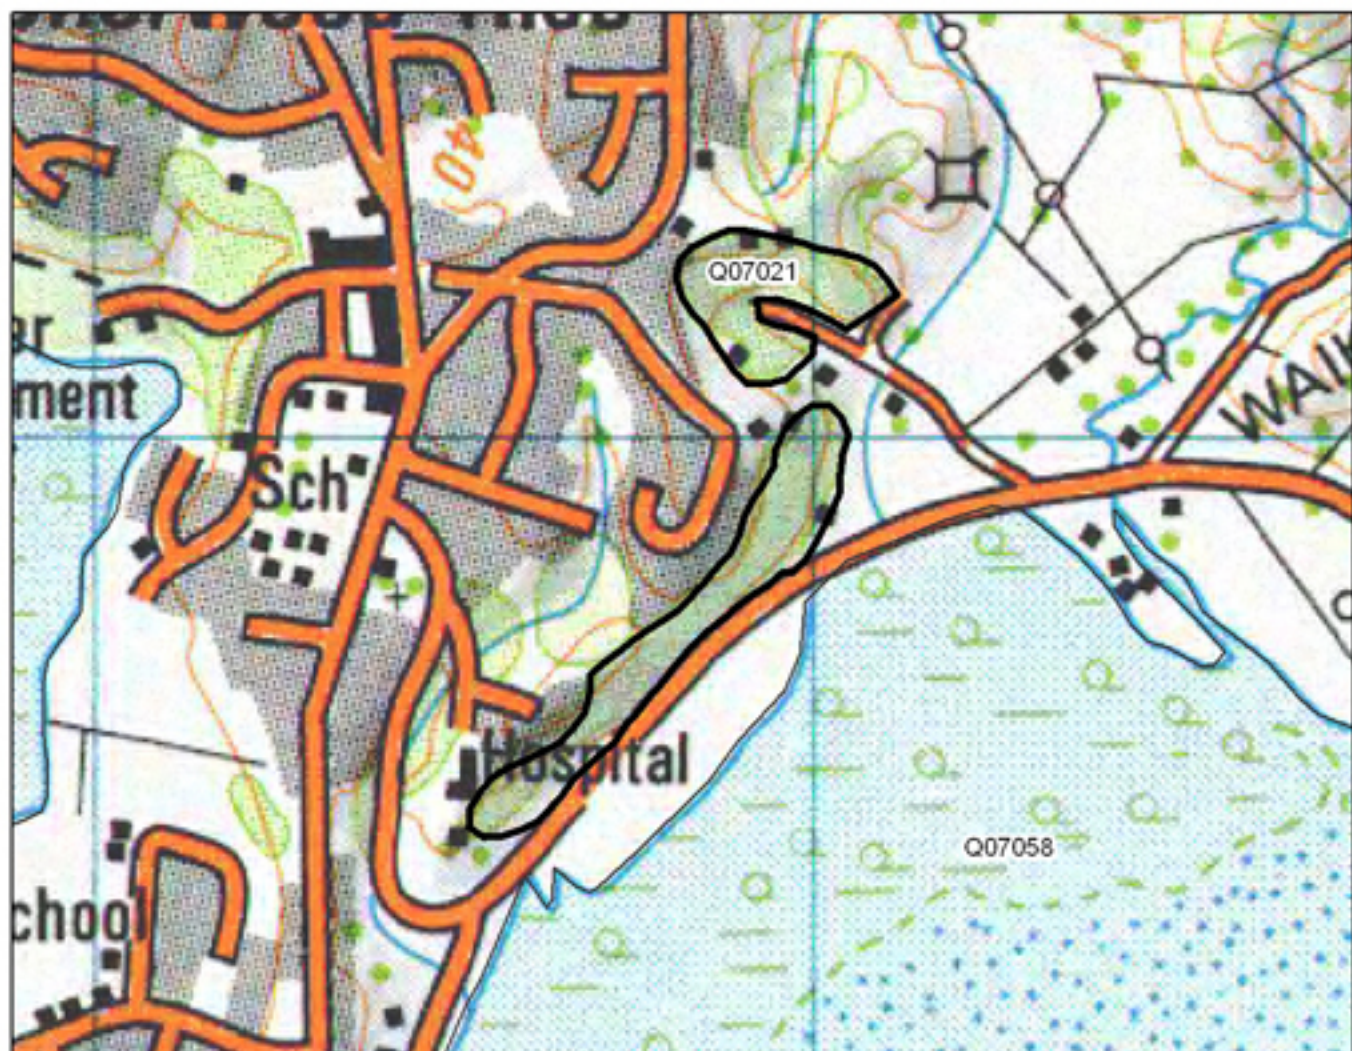

Q07020 Waimahanga Walkway

- S= Shrubland
- F= Forest
- W= Wetland
- E= Estuarine

Q07021 Owhina Scenic Reserve

- S= Shrubland
- F= Forest
- W= Wetland
- E= Estuarine

Q07022 Pukenui Forest

0 1.25 2.5 5 Kilometres

S= Shrubland
 F= Forest
 W= Wetland
 E= Estuarine

See diagram page

Q07022 Pukenui Forest

0 0.3 0.6 1.2 Kilometres

- S= Shrubland
- F= Forest
- W= Wetland
- E= Estuarine

Q07023 Otaika Valley Bush

0 375 750 1,500 Metres

S= Shrubland
 F= Forest
 W= Wetland
 E= Estuarine

Q07024 Kai Goose Quarry Bush

- S= Shrubland
- F= Forest
- W= Wetland
- E= Estuarine

Q07025 Jackson Road Bush

- S= Shrubland
- F= Forest
- W= Wetland
- E= Estuarine

Q07026 Maunu Mountain

- S= Shrubland
- F= Forest
- W= Wetland
- E= Estuarine

Q07027 Kokopu Block Road Bush

- S= Shrubland
- F= Forest
- W= Wetland
- E= Estuarine

Q07028 Whatitiri Scientific Reserve & Remnants