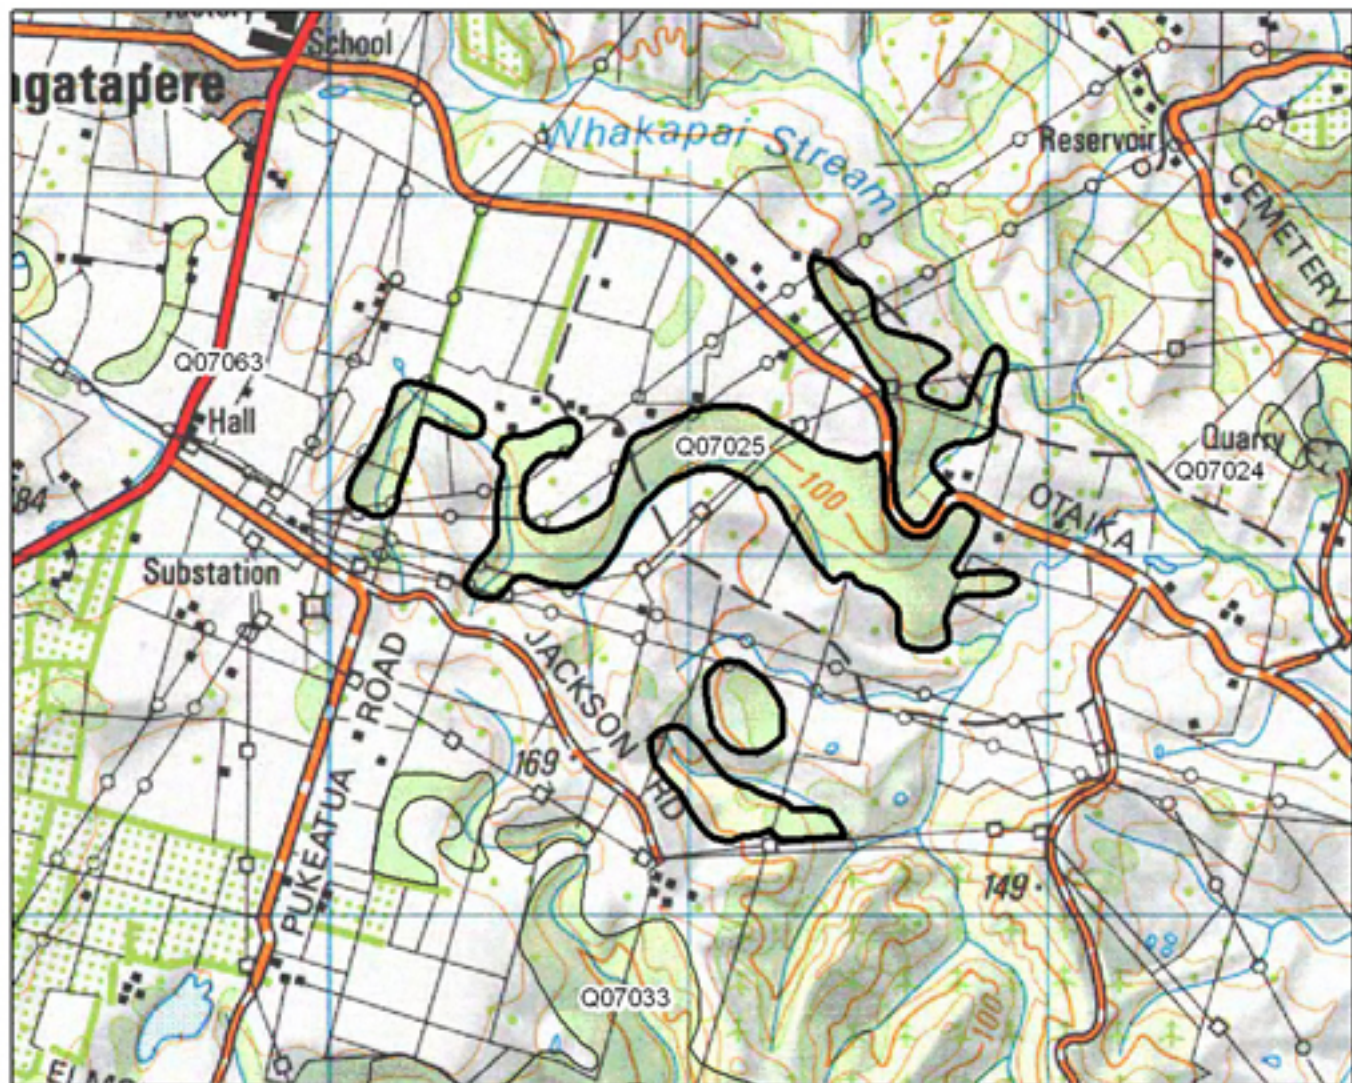

S= Shrubland
 F= Forest
 W= Wetland
 E= Estuarine

See diagram page

Q07022 Pukenui Forest

0 0.3 0.6 1.2 Kilometres

- S= Shrubland
- F= Forest
- W= Wetland
- E= Estuarine

Q07023 Otaika Valley Bush

0 375 750 1,500 Metres

S= Shrubland
 F= Forest
 W= Wetland
 E= Estuarine

Q07024 Kai Goose Quarry Bush

- S= Shrubland
- F= Forest
- W= Wetland
- E= Estuarine

Q07025 Jackson Road Bush

- S= Shrubland
- F= Forest
- W= Wetland
- E= Estuarine