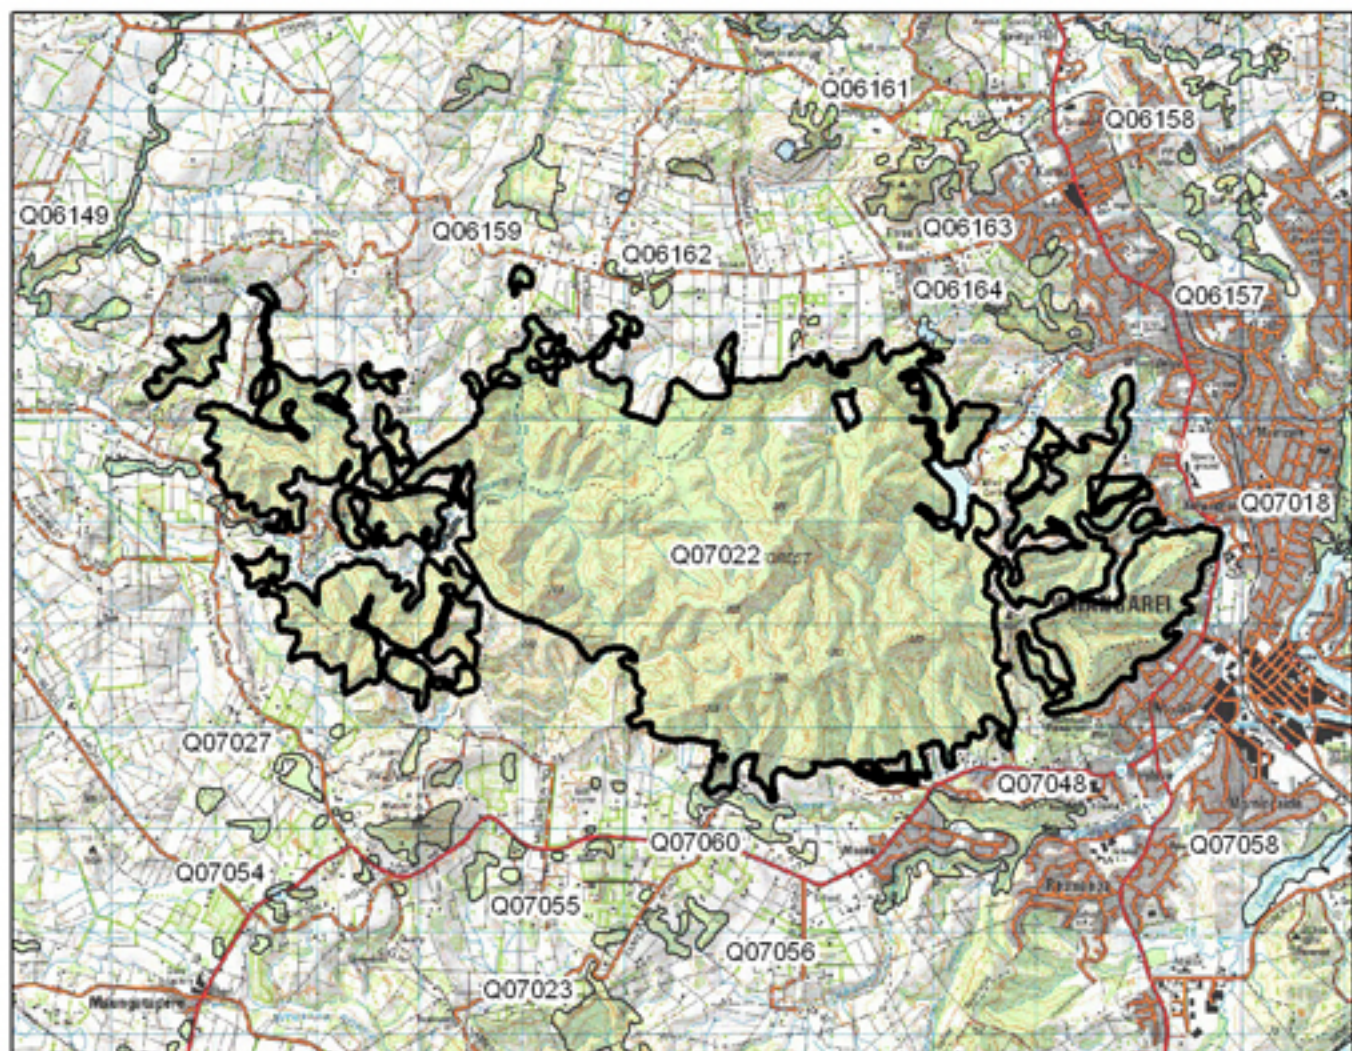

Q07020 Waimahanga Walkway

- S= Shrubland
- F= Forest
- W= Wetland
- E= Estuarine

Q07021 Owhina Scenic Reserve

- S= Shrubland
- F= Forest
- W= Wetland
- E= Estuarine

Q07022 Pukenui Forest

0 1.25 2.5 5 Kilometres

S= Shrubland
 F= Forest
 W= Wetland
 E= Estuarine

See diagram page

Q07022 Pukenui Forest

0 0.3 0.6 1.2 Kilometres

- S= Shrubland
- F= Forest
- W= Wetland
- E= Estuarine

Q07023 Otaika Valley Bush

0 375 750 1,500 Metres

S= Shrubland
 F= Forest
 W= Wetland
 E= Estuarine

Q07024 Kai Goose Quarry Bush

- S= Shrubland
- F= Forest
- W= Wetland
- E= Estuarine

Q07025 Jackson Road Bush

- S= Shrubland
- F= Forest
- W= Wetland
- E= Estuarine

0 187.5 375 750 Metres

S= Shrubland
 F= Forest
 W= Wetland
 E= Estuarine

Q07029 Whatitiri Scenic Reserve & Remnants

- S= Shrubland
- F= Forest
- W= Wetland
- E= Estuarine