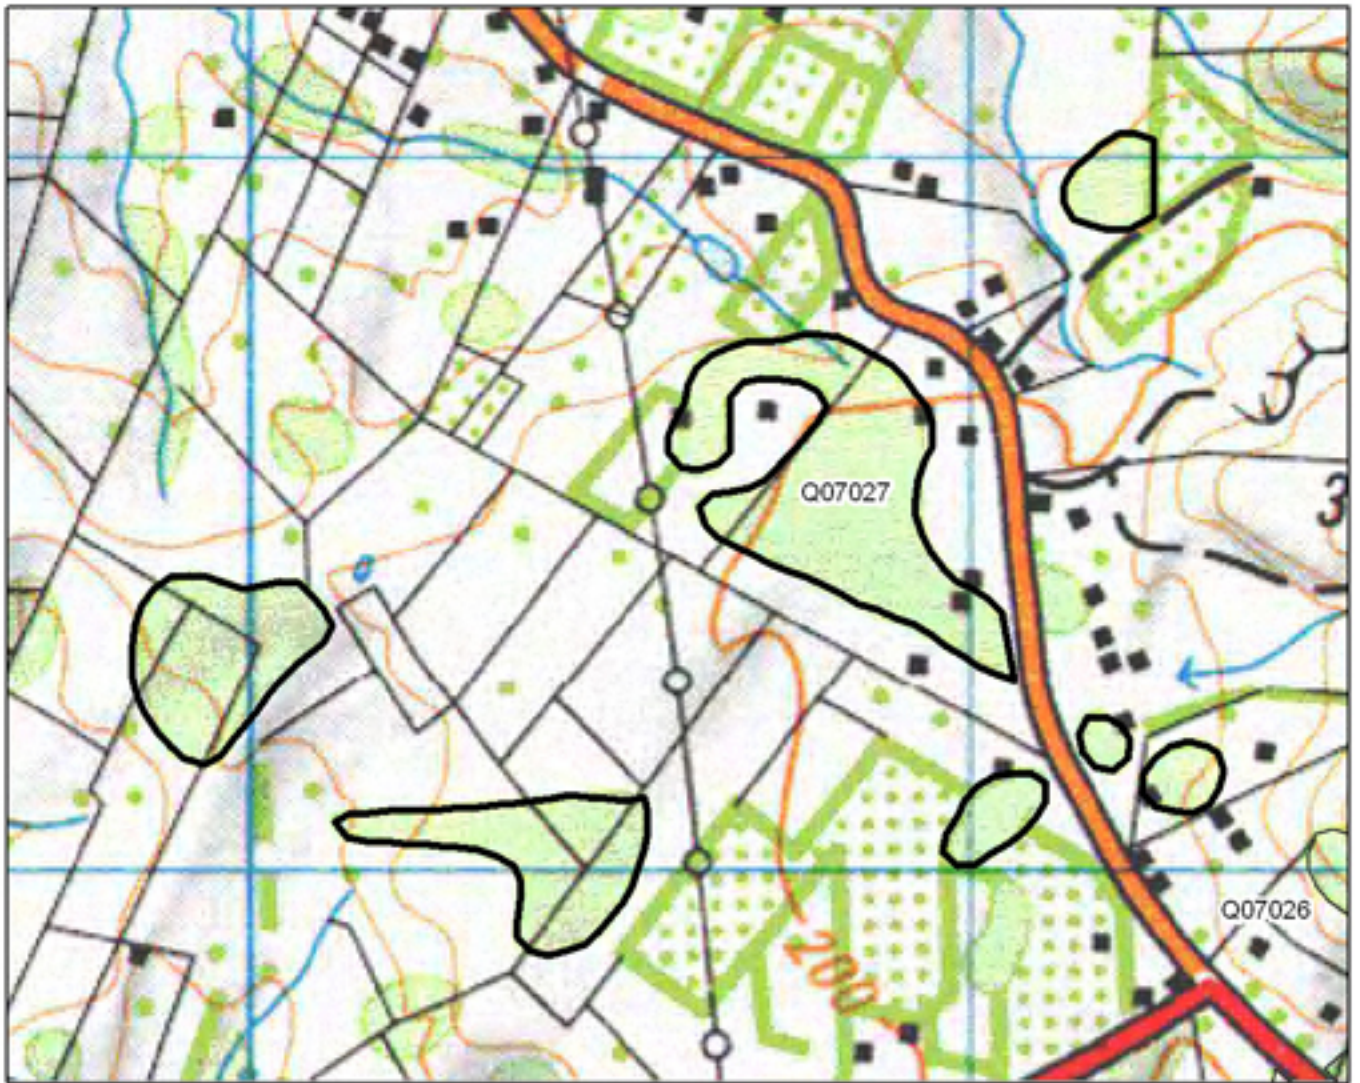

Q07027 Kokopu Block Road Bush

- S= Shrubland
- F= Forest
- W= Wetland
- E= Estuarine