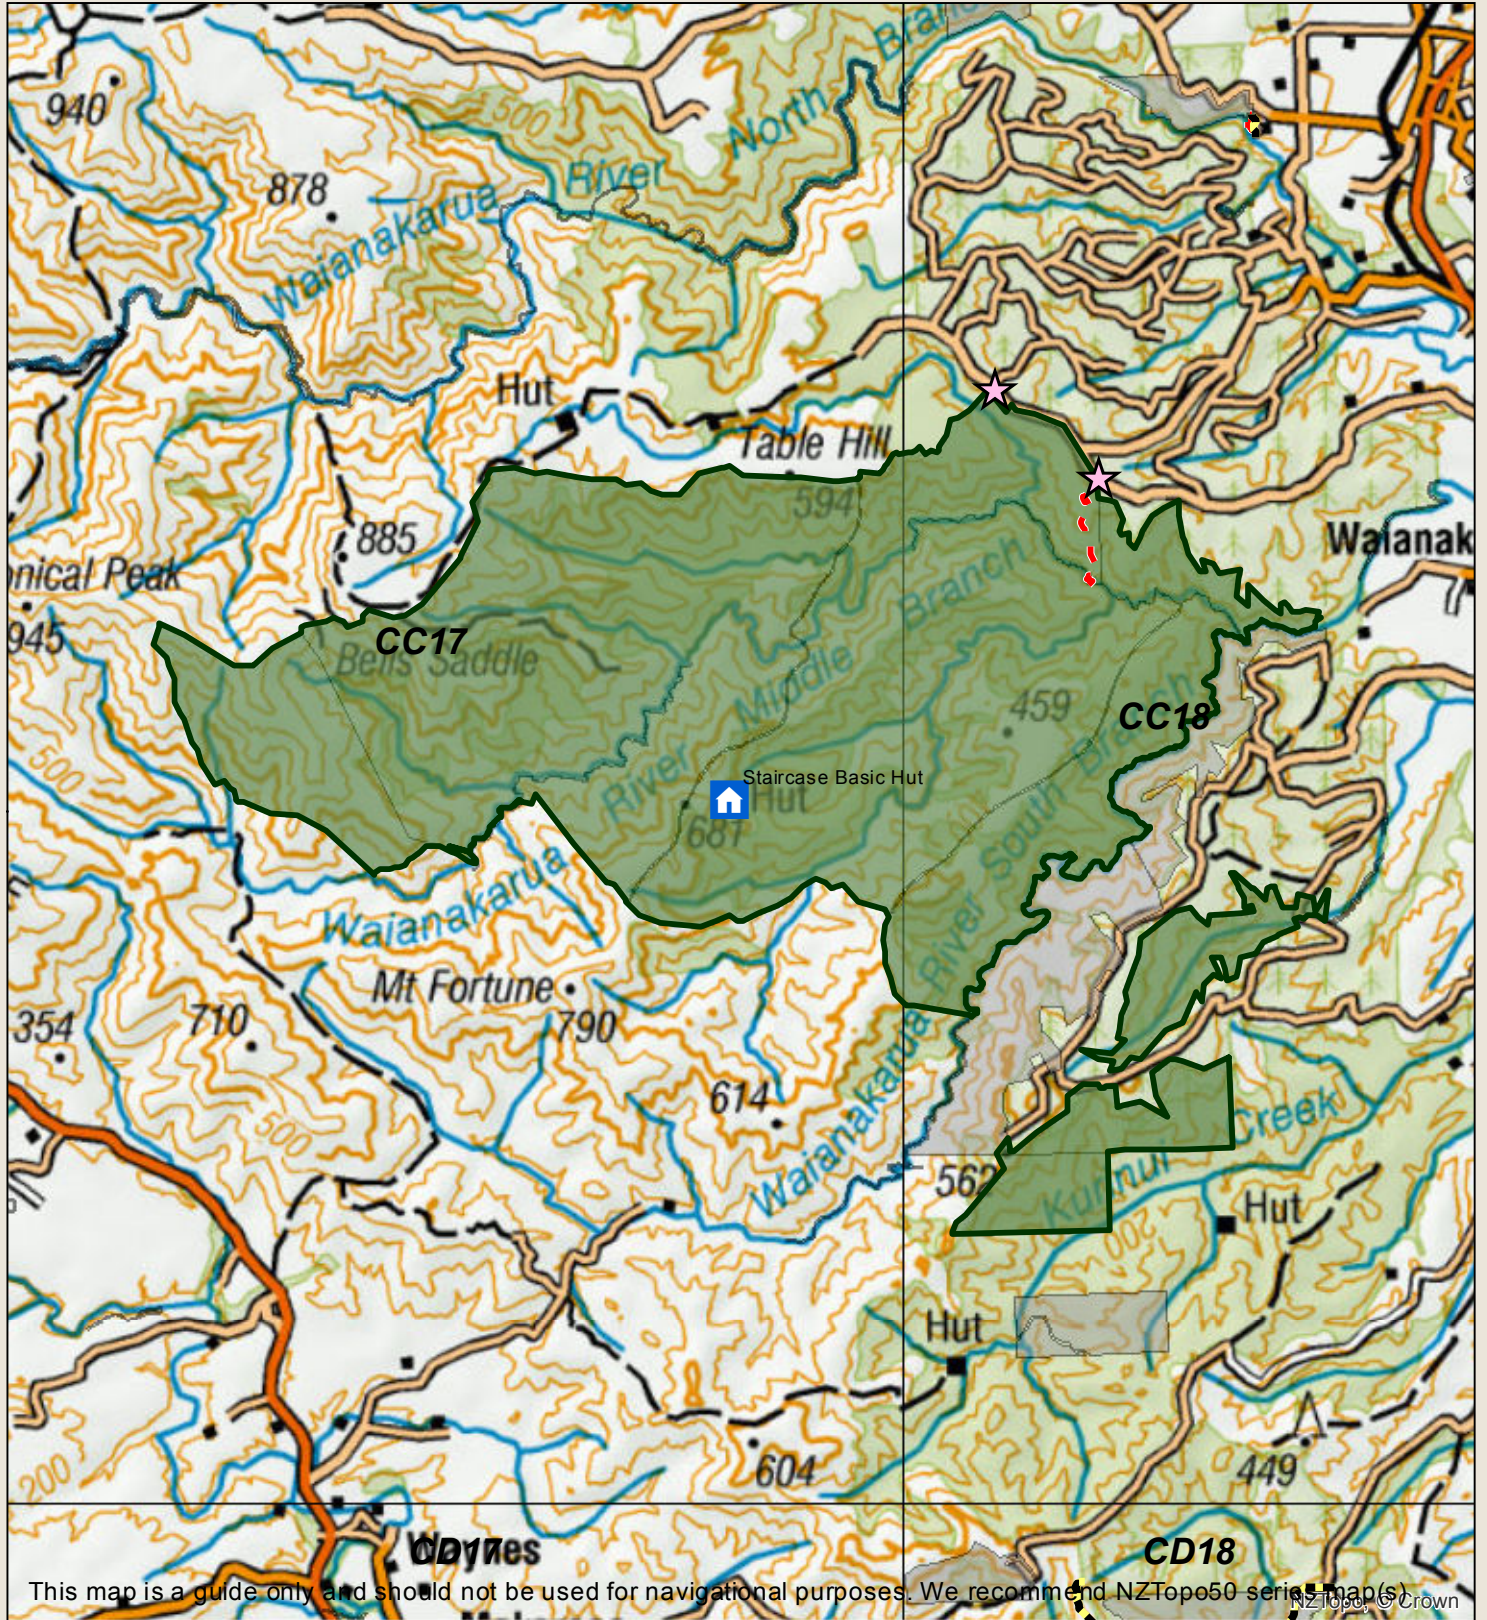

Otago Area Waianakarua Hunting Area

Check your permit and the DOC website for conditions that may apply to this area: www.doc.govt.nz/hunting

Department of Conservation
Te Papa Atawhai

Legend

- | | | |
|---|--------------------------------|--|
| Boundary of this hunting block | Hunting is permitted | DOC tracks - dog or firearm conditions may apply |
| Access point - described on DOC website | Hunting is restricted | Tracks |
| DOC Hut | Hunting is prohibited | 4WD |
| Topo50 Sheetlines | Other public conservation land | |

Balloted ROAR block from 20 March to 20 April inclusive.